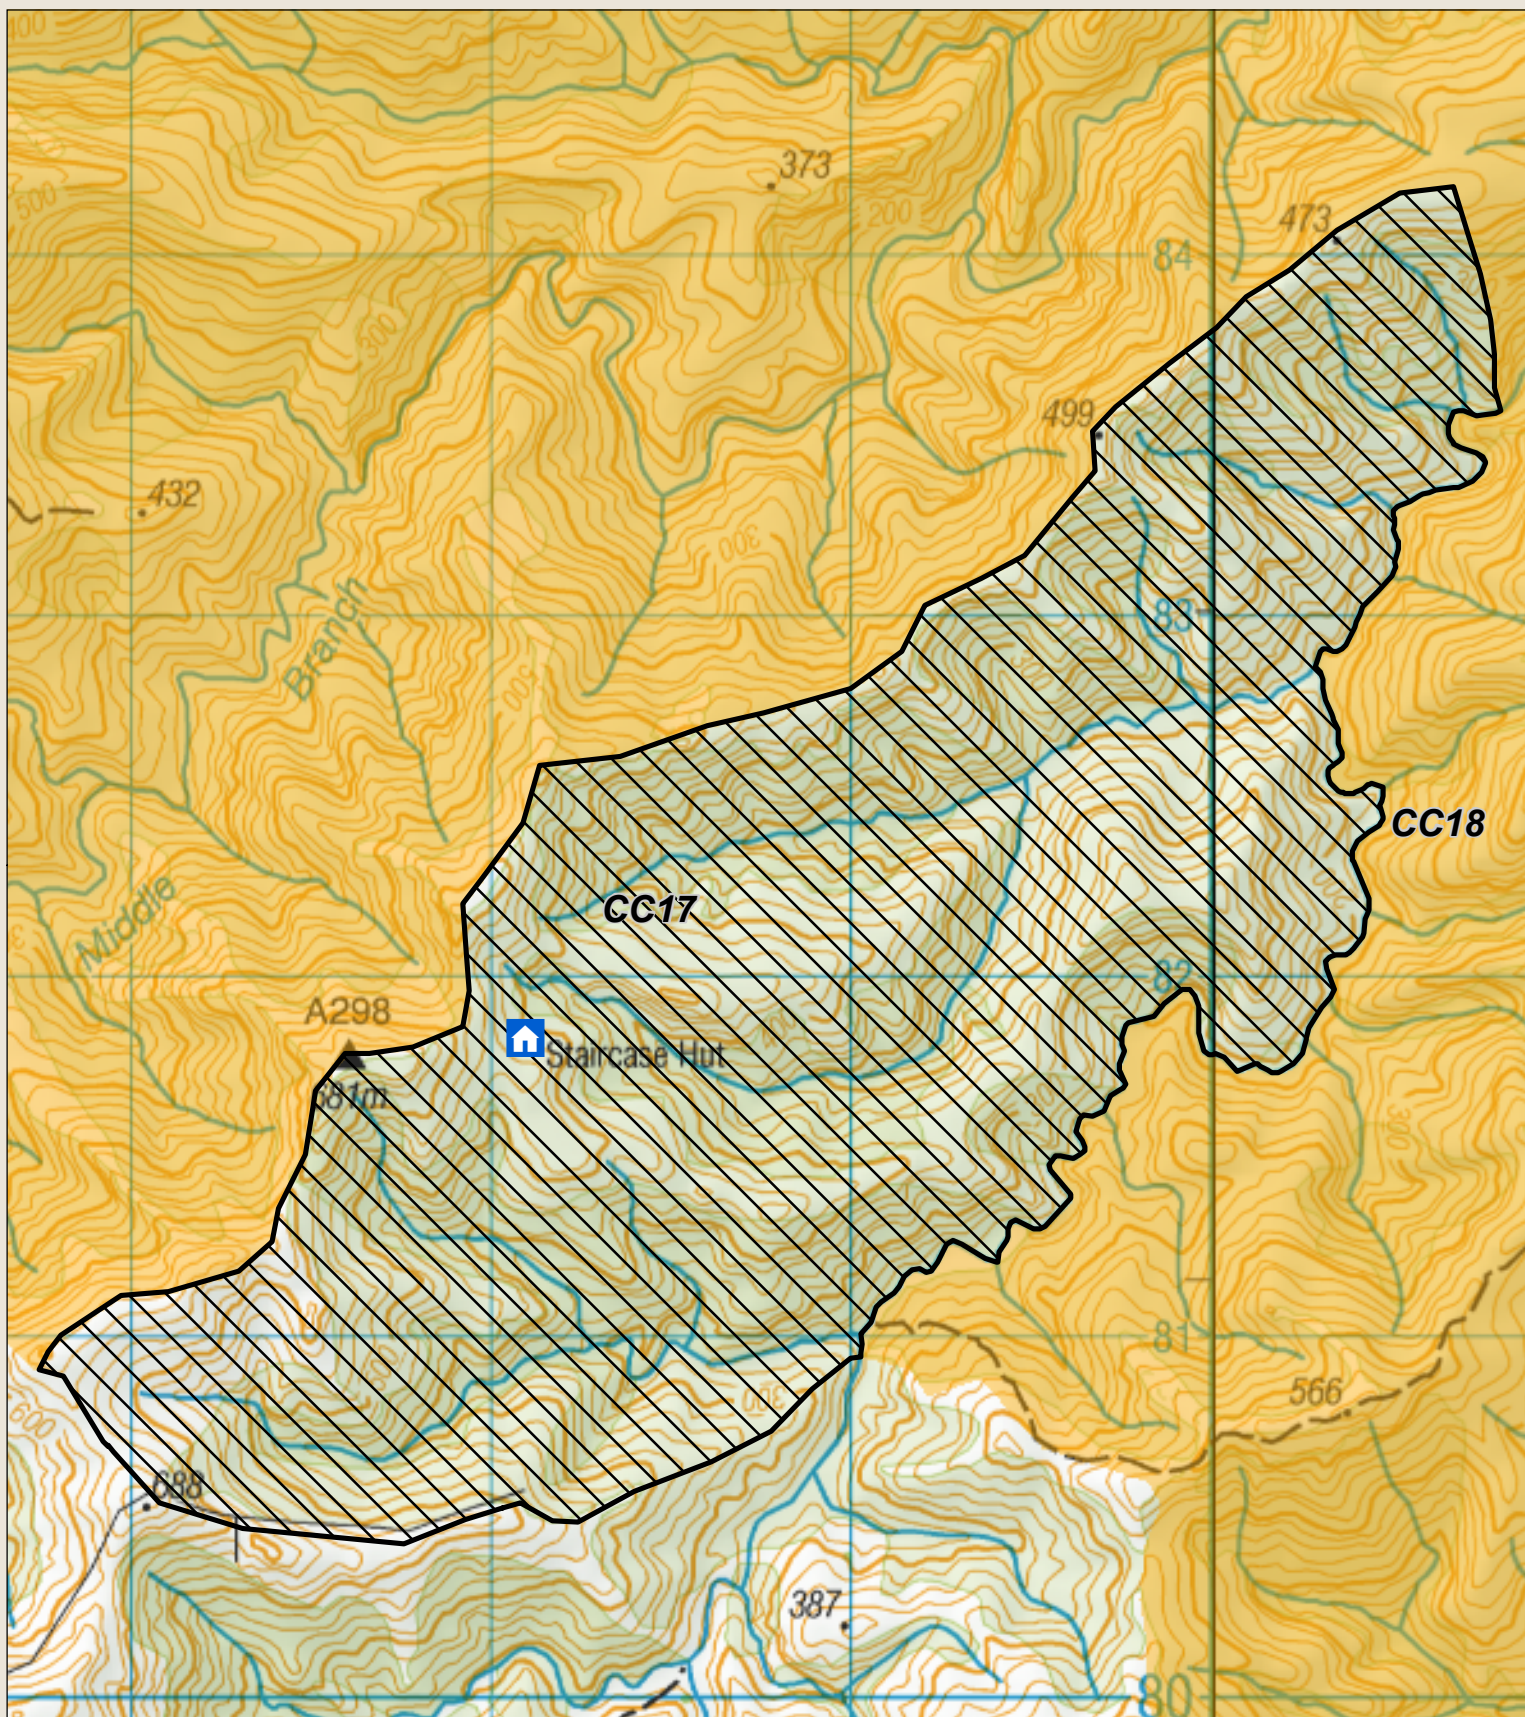

# Coastal Otago - Roar block Waianakarua - 2

Check your permit and the DOC website for conditions that may apply to this area: [www.doc.govt.nz/hunting](http://www.doc.govt.nz/hunting)

Department of Conservation  
*Te Papa Atawhai*

This map is a guide only and should not be used for navigational purposes. We recommend NZTopo50 series map(s)

- |   |                                |  |
|---|--------------------------------|--|
| Boundary of this roar hunting block     | Hunting is restricted          | DOC tracks - dog or firearm conditions may apply |
| Access point - described on DOC website | Hunting is prohibited          | Tracks   |
| DOC Hut                                 | Other public conservation land | 4WD  |
| Topo50 Sheetlines                       |                                |  |