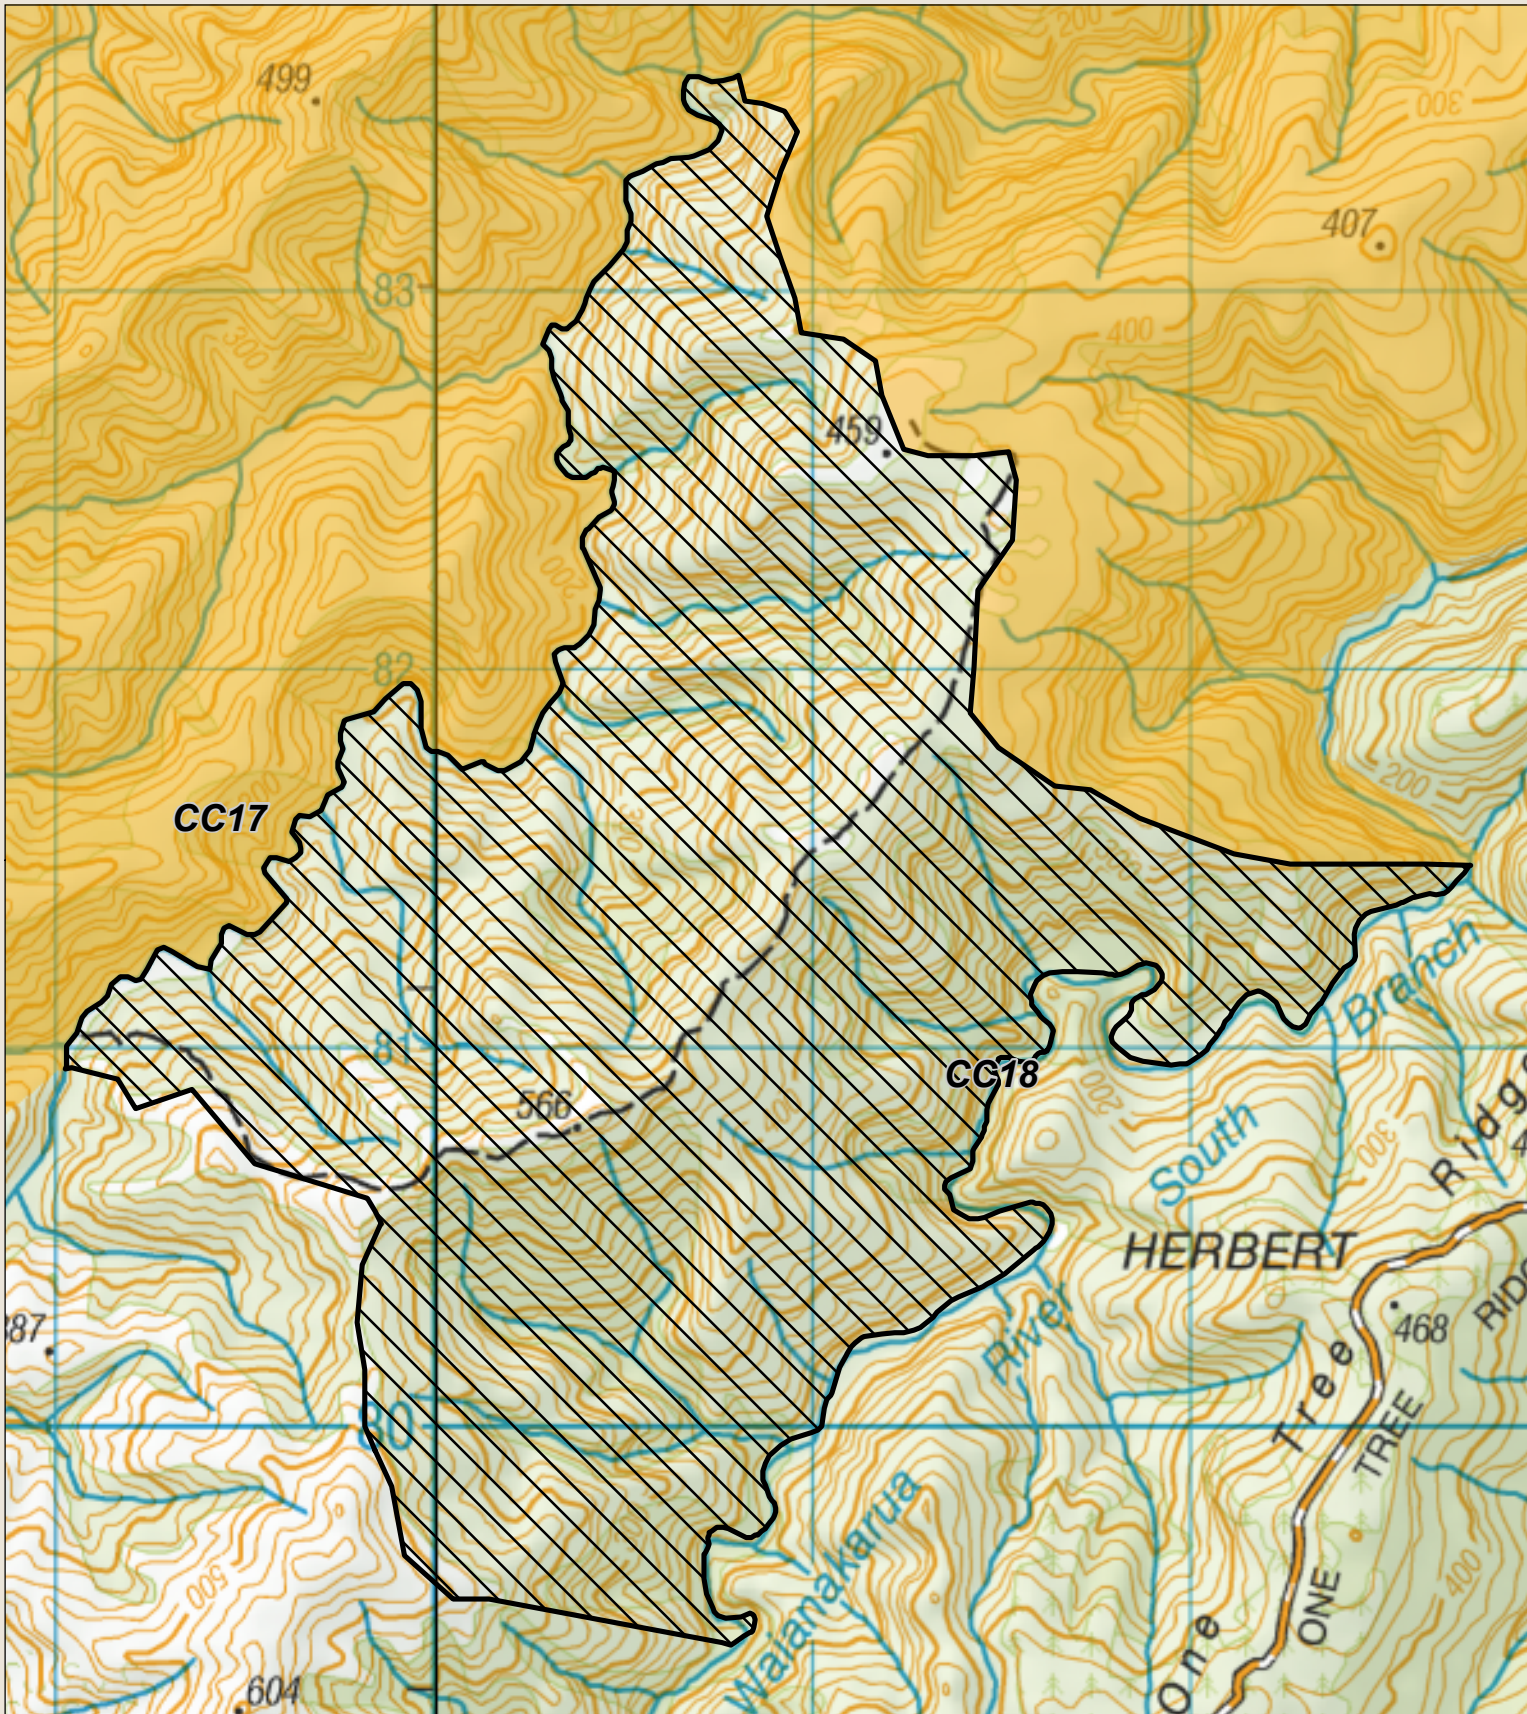

Coastal Otago - Roar block Waianakarua - 1

Check your permit and the DOC website for conditions that may apply to this area: www.doc.govt.nz/hunting

Department of
Conservation
Te Papa Atawhai

This map is a guide only and should not be used for navigational purposes. We recommend NZTopo50 series map(s)

- | | | |
|---|--------------------------------|--|
| Boundary of this roar hunting block | Hunting is restricted | DOC tracks - dog or firearm conditions may apply |
| Access point - described on DOC website | Hunting is prohibited | Tracks |
| DOC Hut | Other public conservation land | 4WD |
| Topo50 Sheetlines | | |