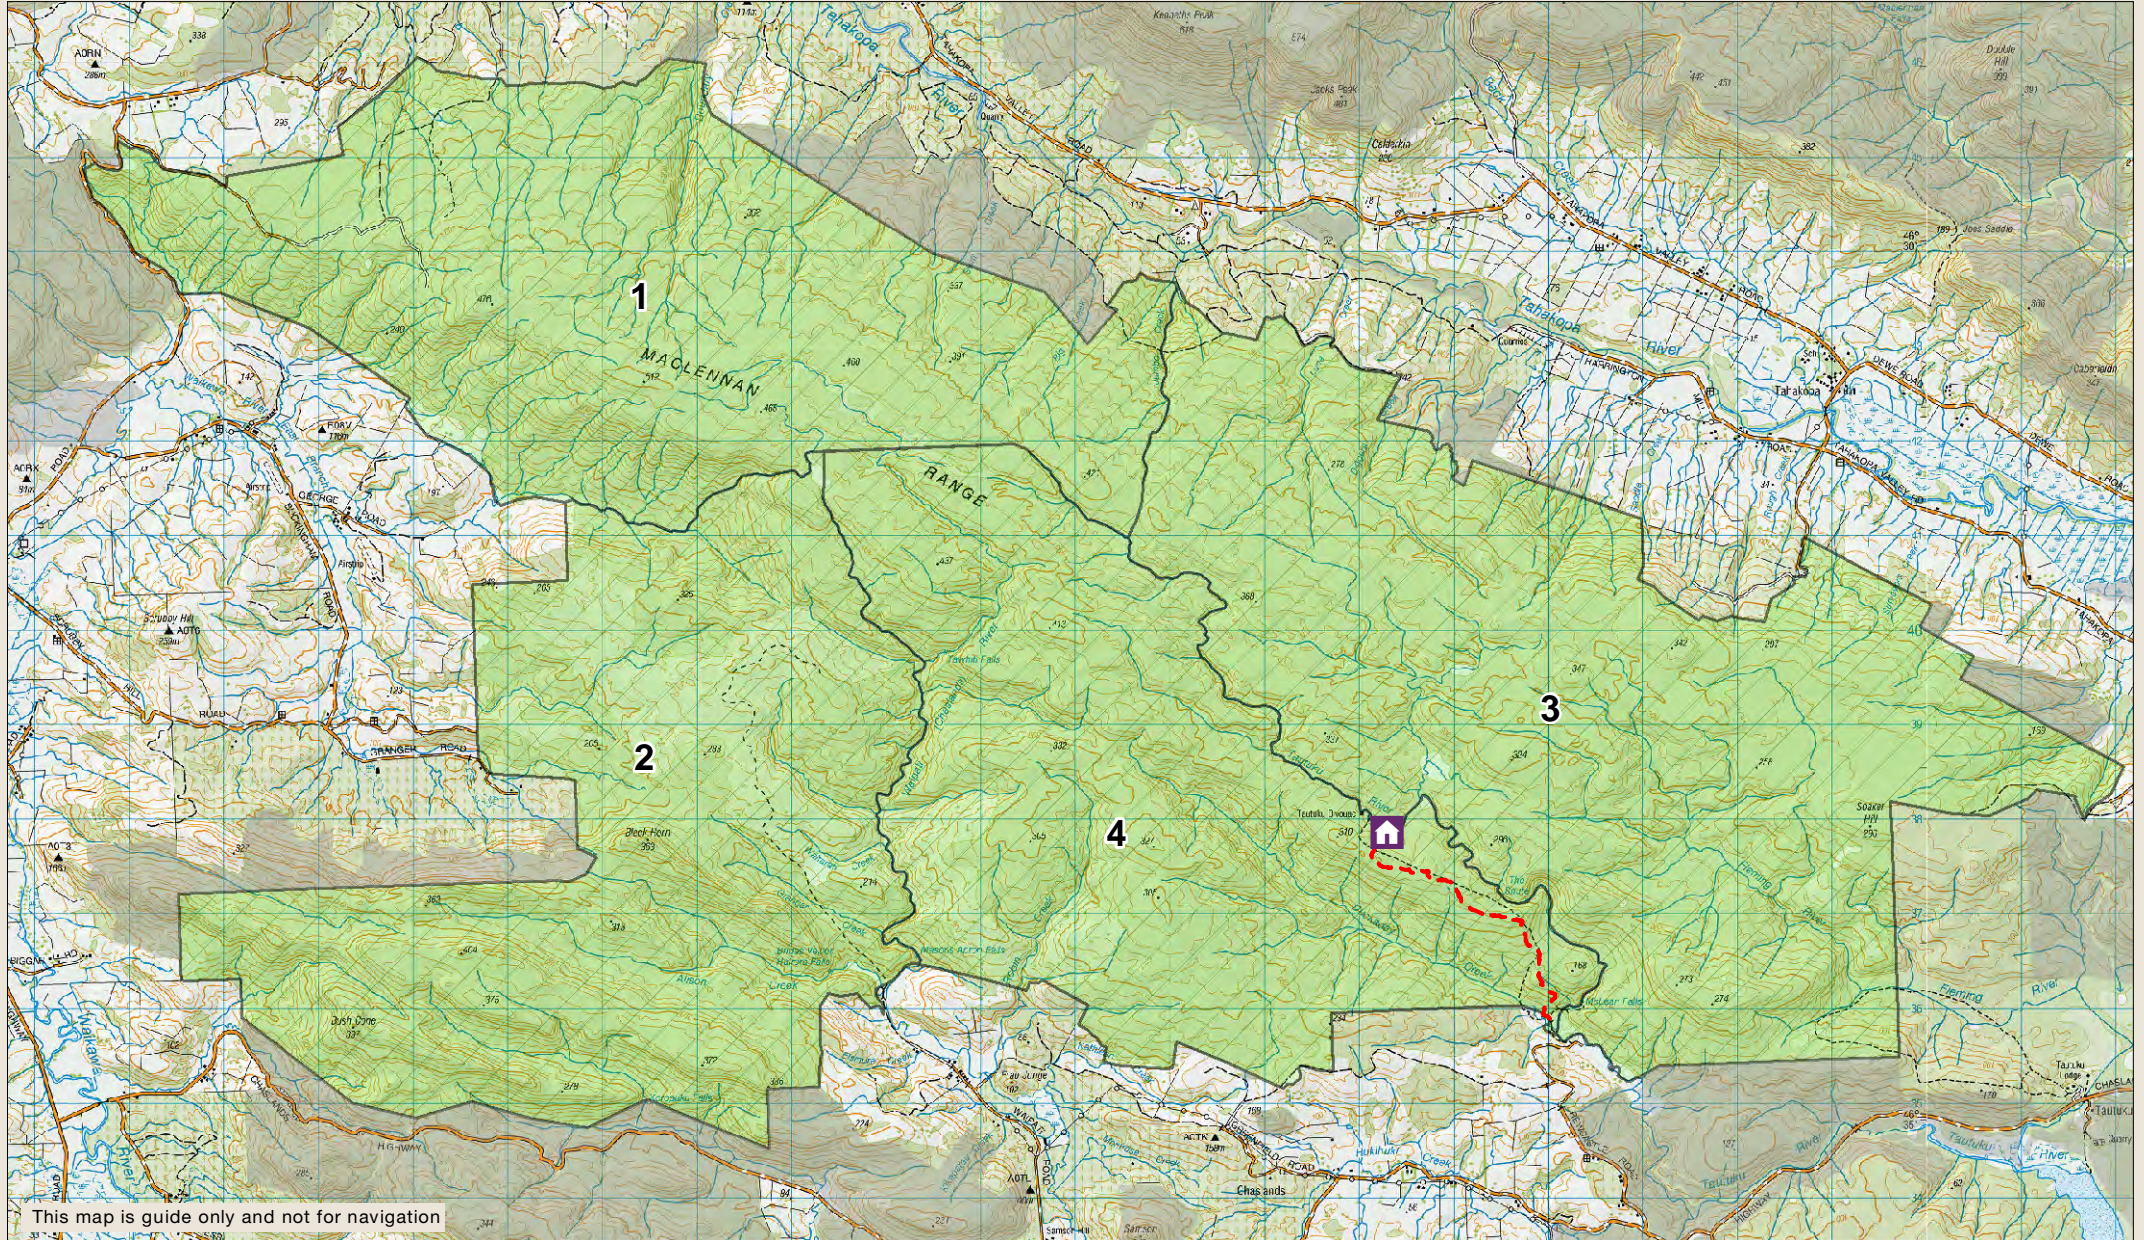

Recreation Hunting Permit Map Tautuku Forest Roar Ballot Blocks - Murihiku

Check your permit for conditions that may apply to this area

This map is guide only and not for navigation

 Tautuku Forest Blocks  Other Public Conservation Land  Huts  Tramping track

3 Km

Monday 15 January 2017
Not for publication nor navigation
Crown Copyright Reserved
Tautuku Forest roar overview map - A4.mxd