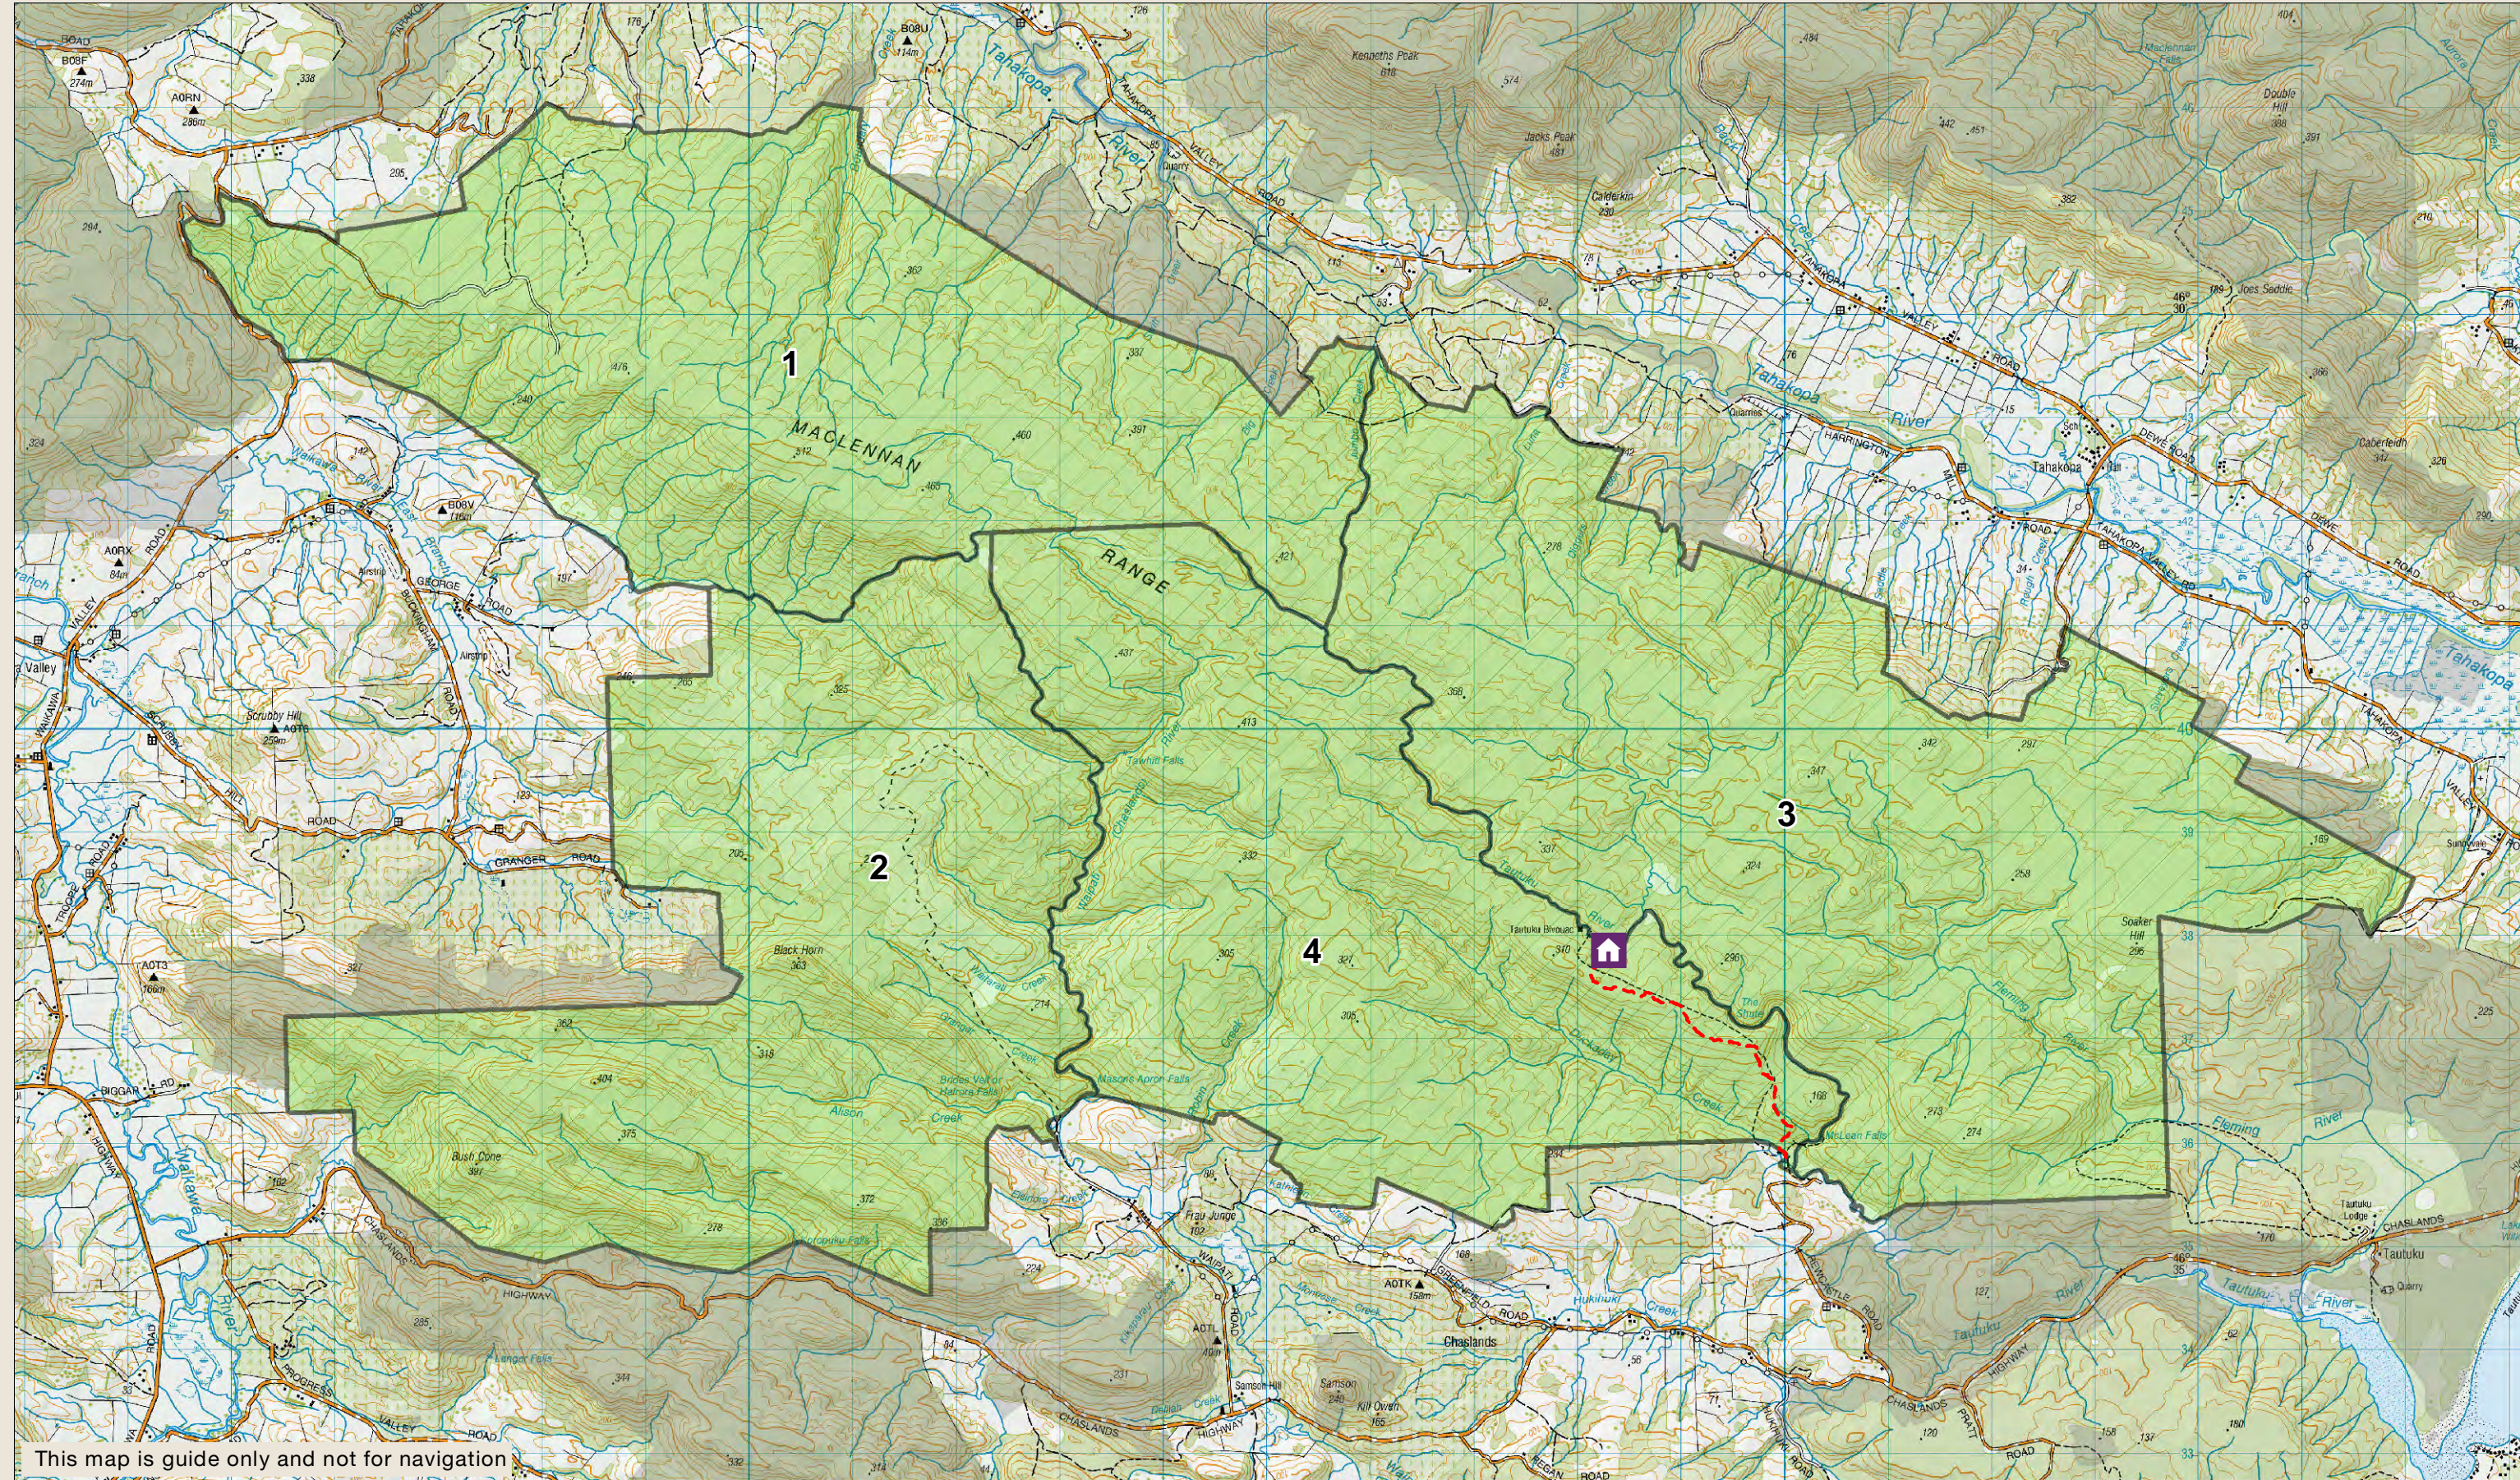

Recreation Hunting Permit Map

Tautuku Forest Roar Ballot Blocks - Murihiku

Check your permit for conditions that may apply to this area

This map is guide only and not for navigation

Tautuku Forest Blocks
 Other Public Conservation Land
 Huts
 Tramping track

2.5 Km

Monday 15 January 2017
Not for publication nor navigation
Crown Copyright Reserved
Tautuku Forest roar overview map - A3.mxd