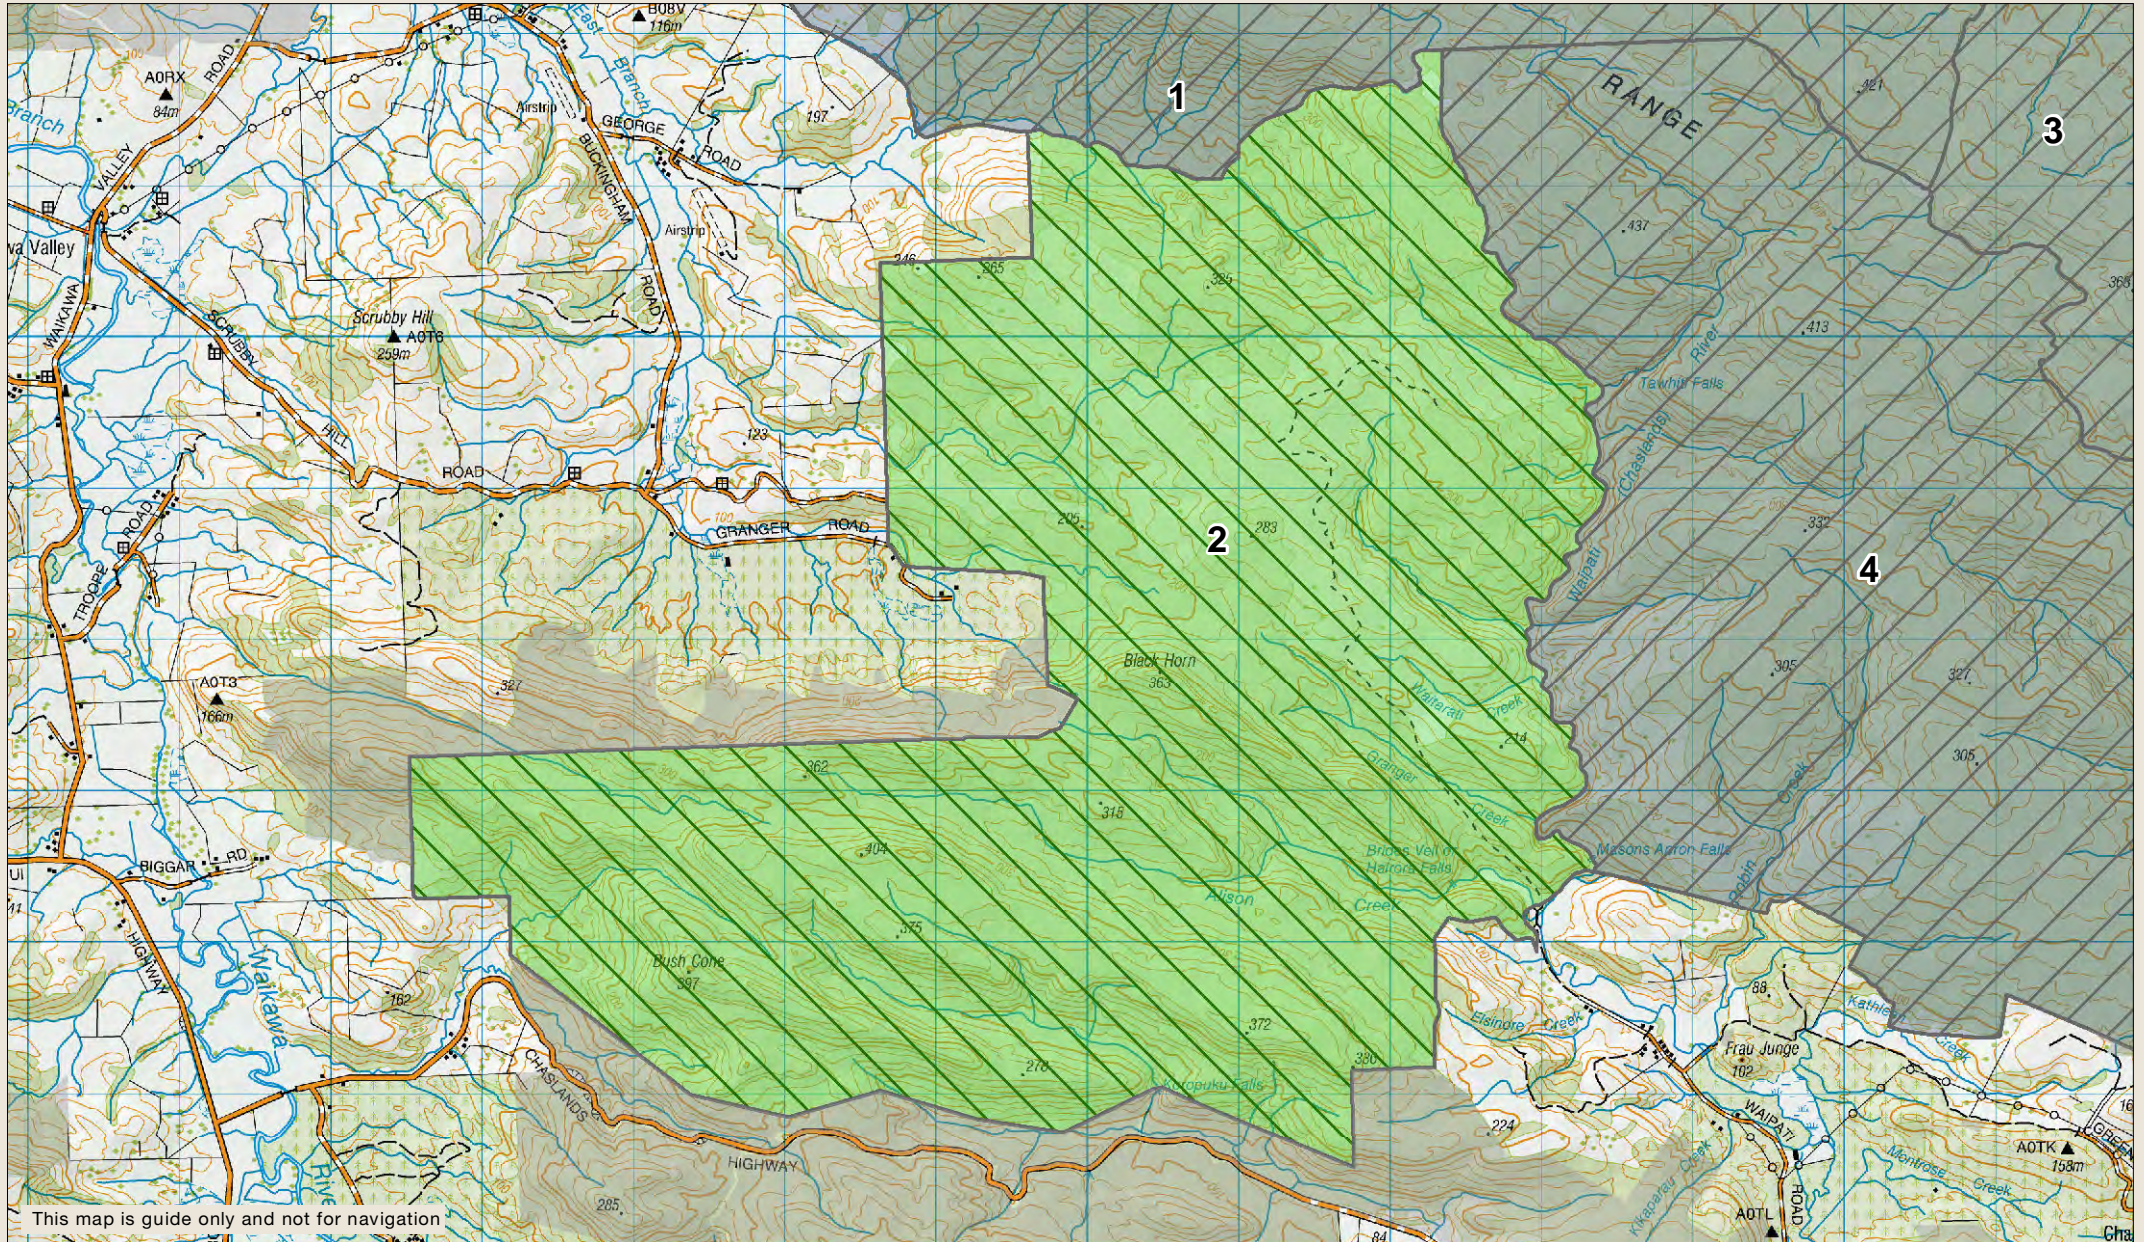

Recreation Hunting Permit Map

Tautuku Forest Roar Ballot - Block 2

Check your permit for conditions that may apply to this area

	Permitted Block		Other Blocks		Other Public Conservation Land		Huts		Tramping track
---	-----------------	---	--------------	---	--------------------------------	---	------	---	----------------

1 Km

Monday 15 January 2017
Not for publication nor navigation
Crown Copyright Reserved
Tautuku Forest roar block maps - A4.mxd