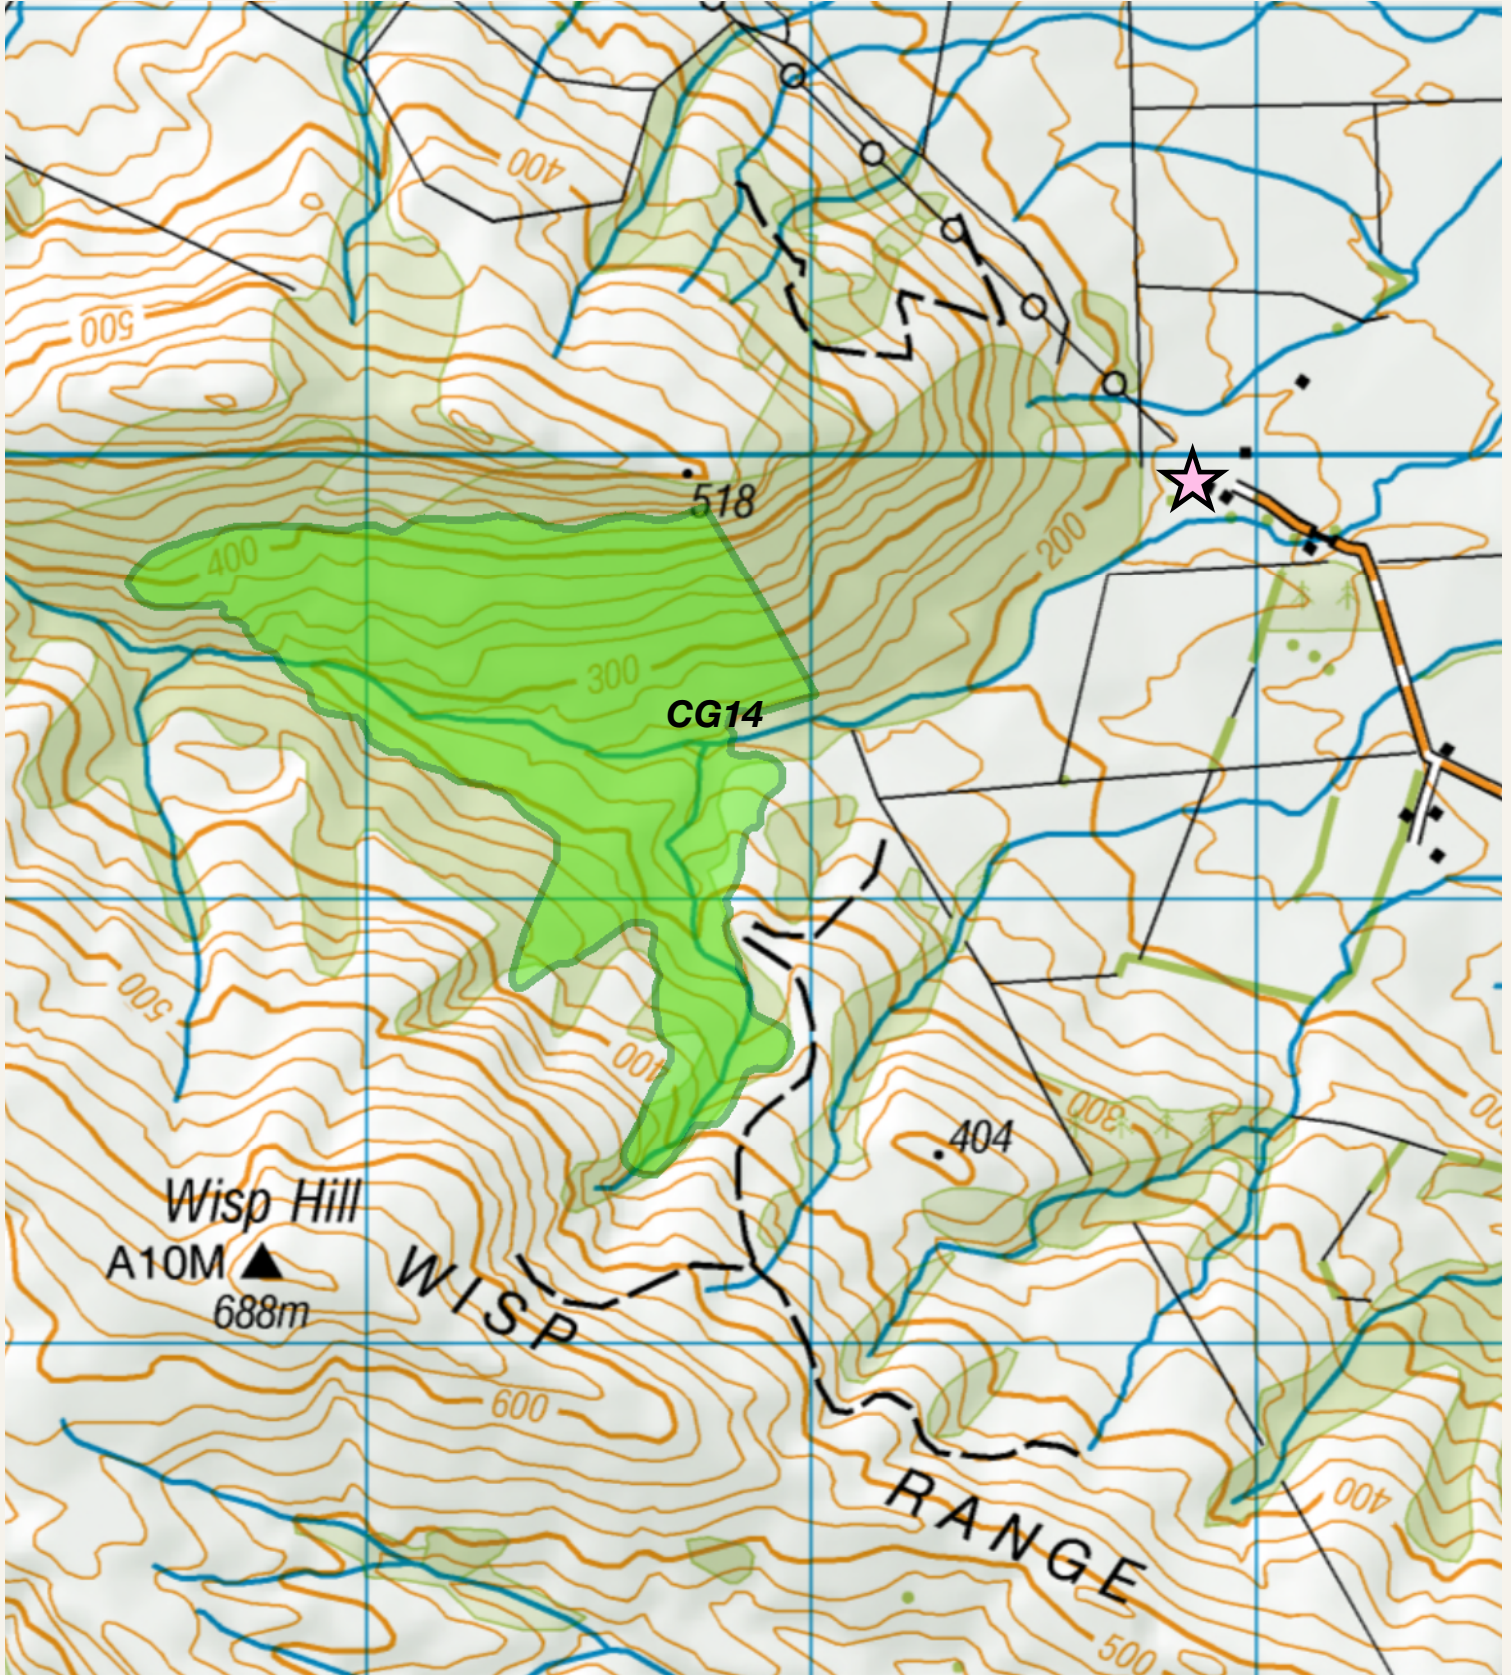

# Wisp Range

## Hunting Permit Map Southern South Island

Your permit is valid only for the area shown as green in this map

Check your permit and the DOC website for conditions that may apply to this area: [www.doc.govt.nz/hunting](http://www.doc.govt.nz/hunting)

- |   |                                |  |
|---|--------------------------------|--|
| Boundary of this hunting block          | Hunting is permitted           | DOC tracks - dog or firearm conditions may apply |
| Access point - described on DOC website | Hunting is restricted          | Tracks   |
| Topo50 Sheetlines                       | Hunting is prohibited          | 4WD  |
|   | Other public conservation land |  |