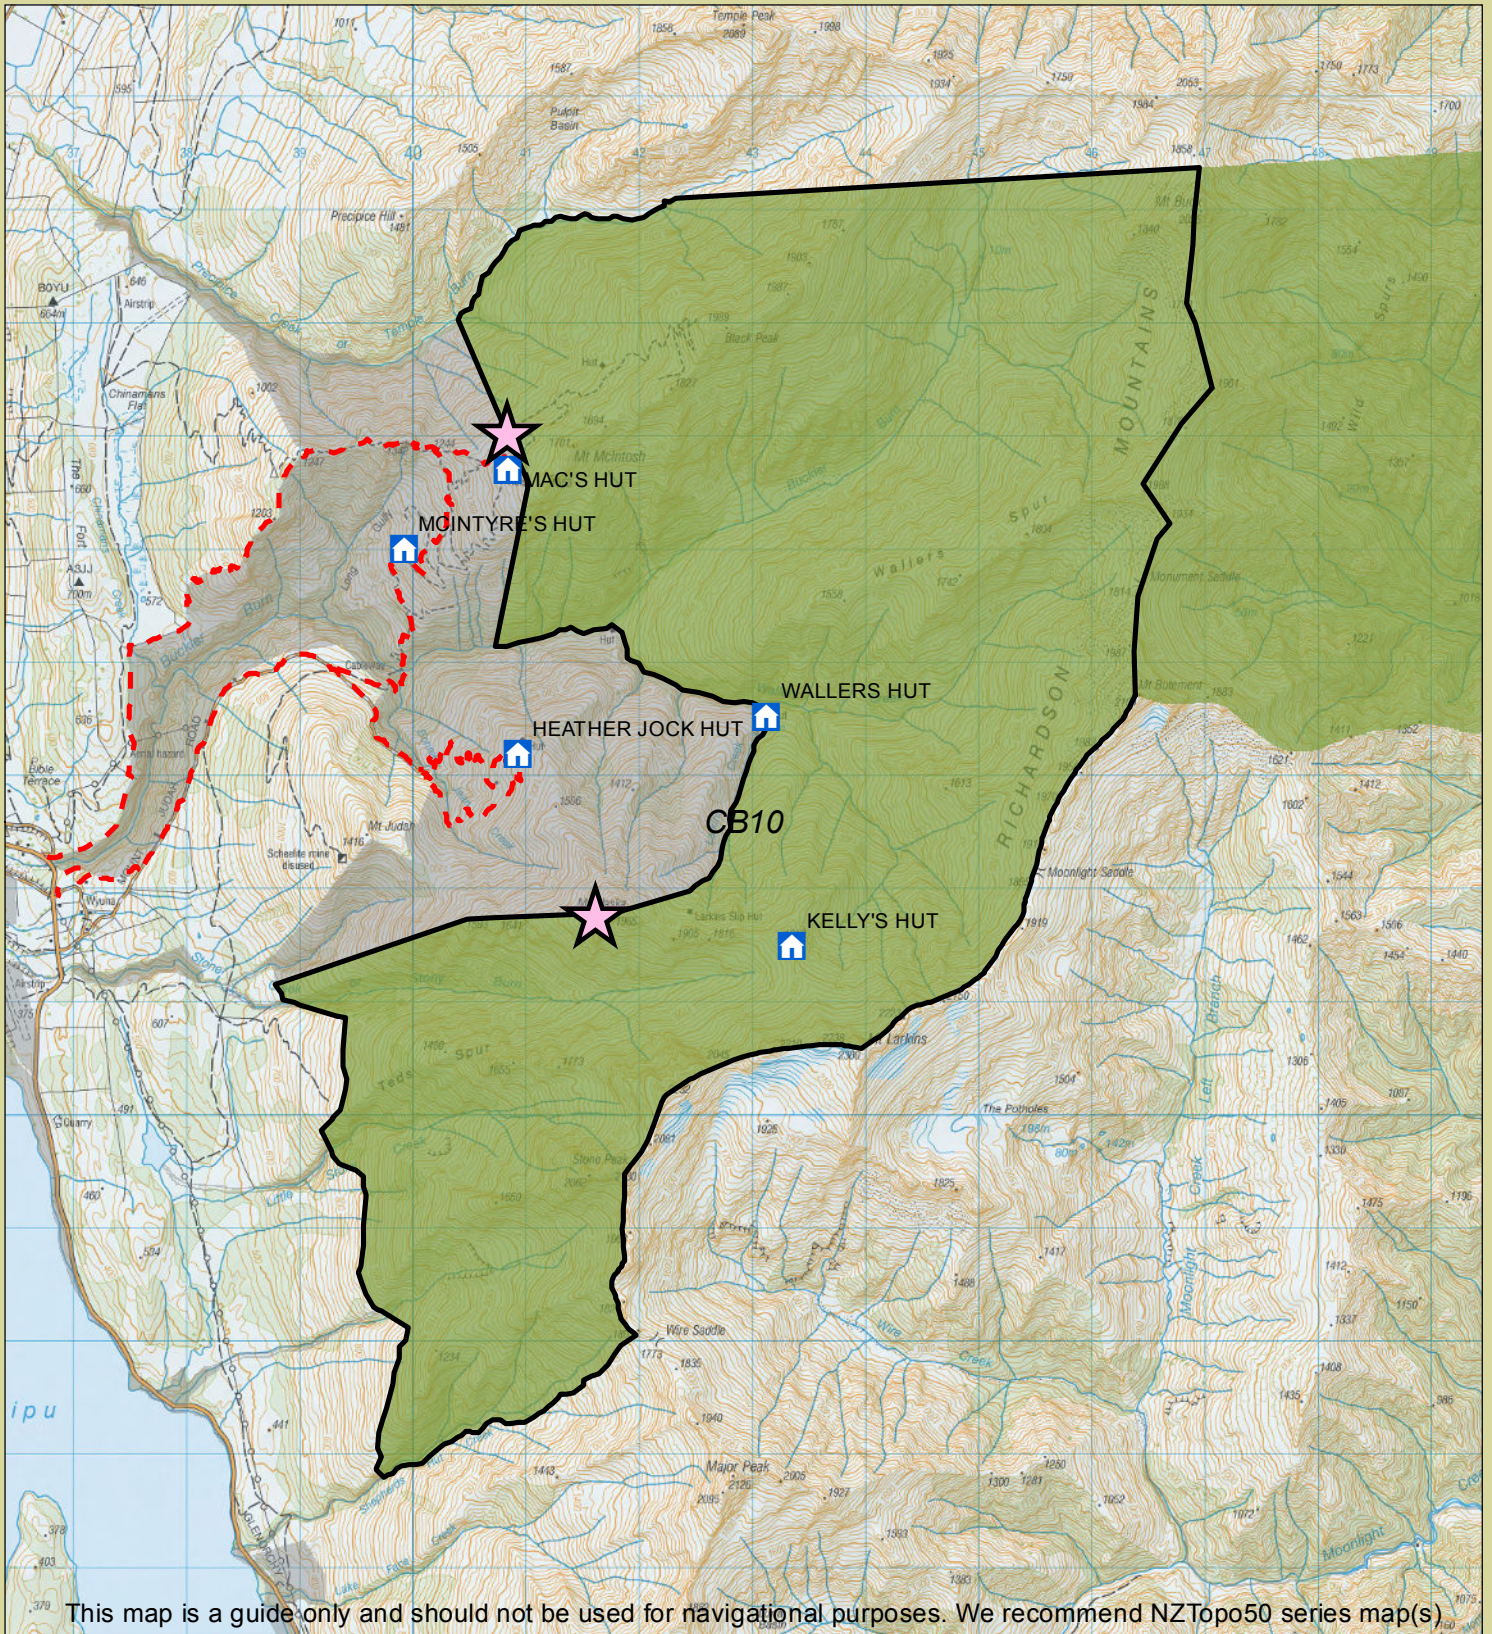

Otago hunting Whakaari

Department of Conservation
Te Papa Atawhai

Check your permit and the DOC website for conditions that may apply to this area: www.doc.govt.nz/hunting

This map is a guide only and should not be used for navigational purposes. We recommend NZTopo50 series map(s)

Legend

- | | | |
|---|--------------------------------|--|
| Boundary of this hunting block | Hunting is permitted | DOC tracks - dog or firearm conditions may apply |
| Access point - described on DOC website | Hunting is restricted | Walking/Tramping |
| DOC hut | Hunting is prohibited | Route |
| CA11 NZTopo50 map sheet | Other public conservation land | 4WD |