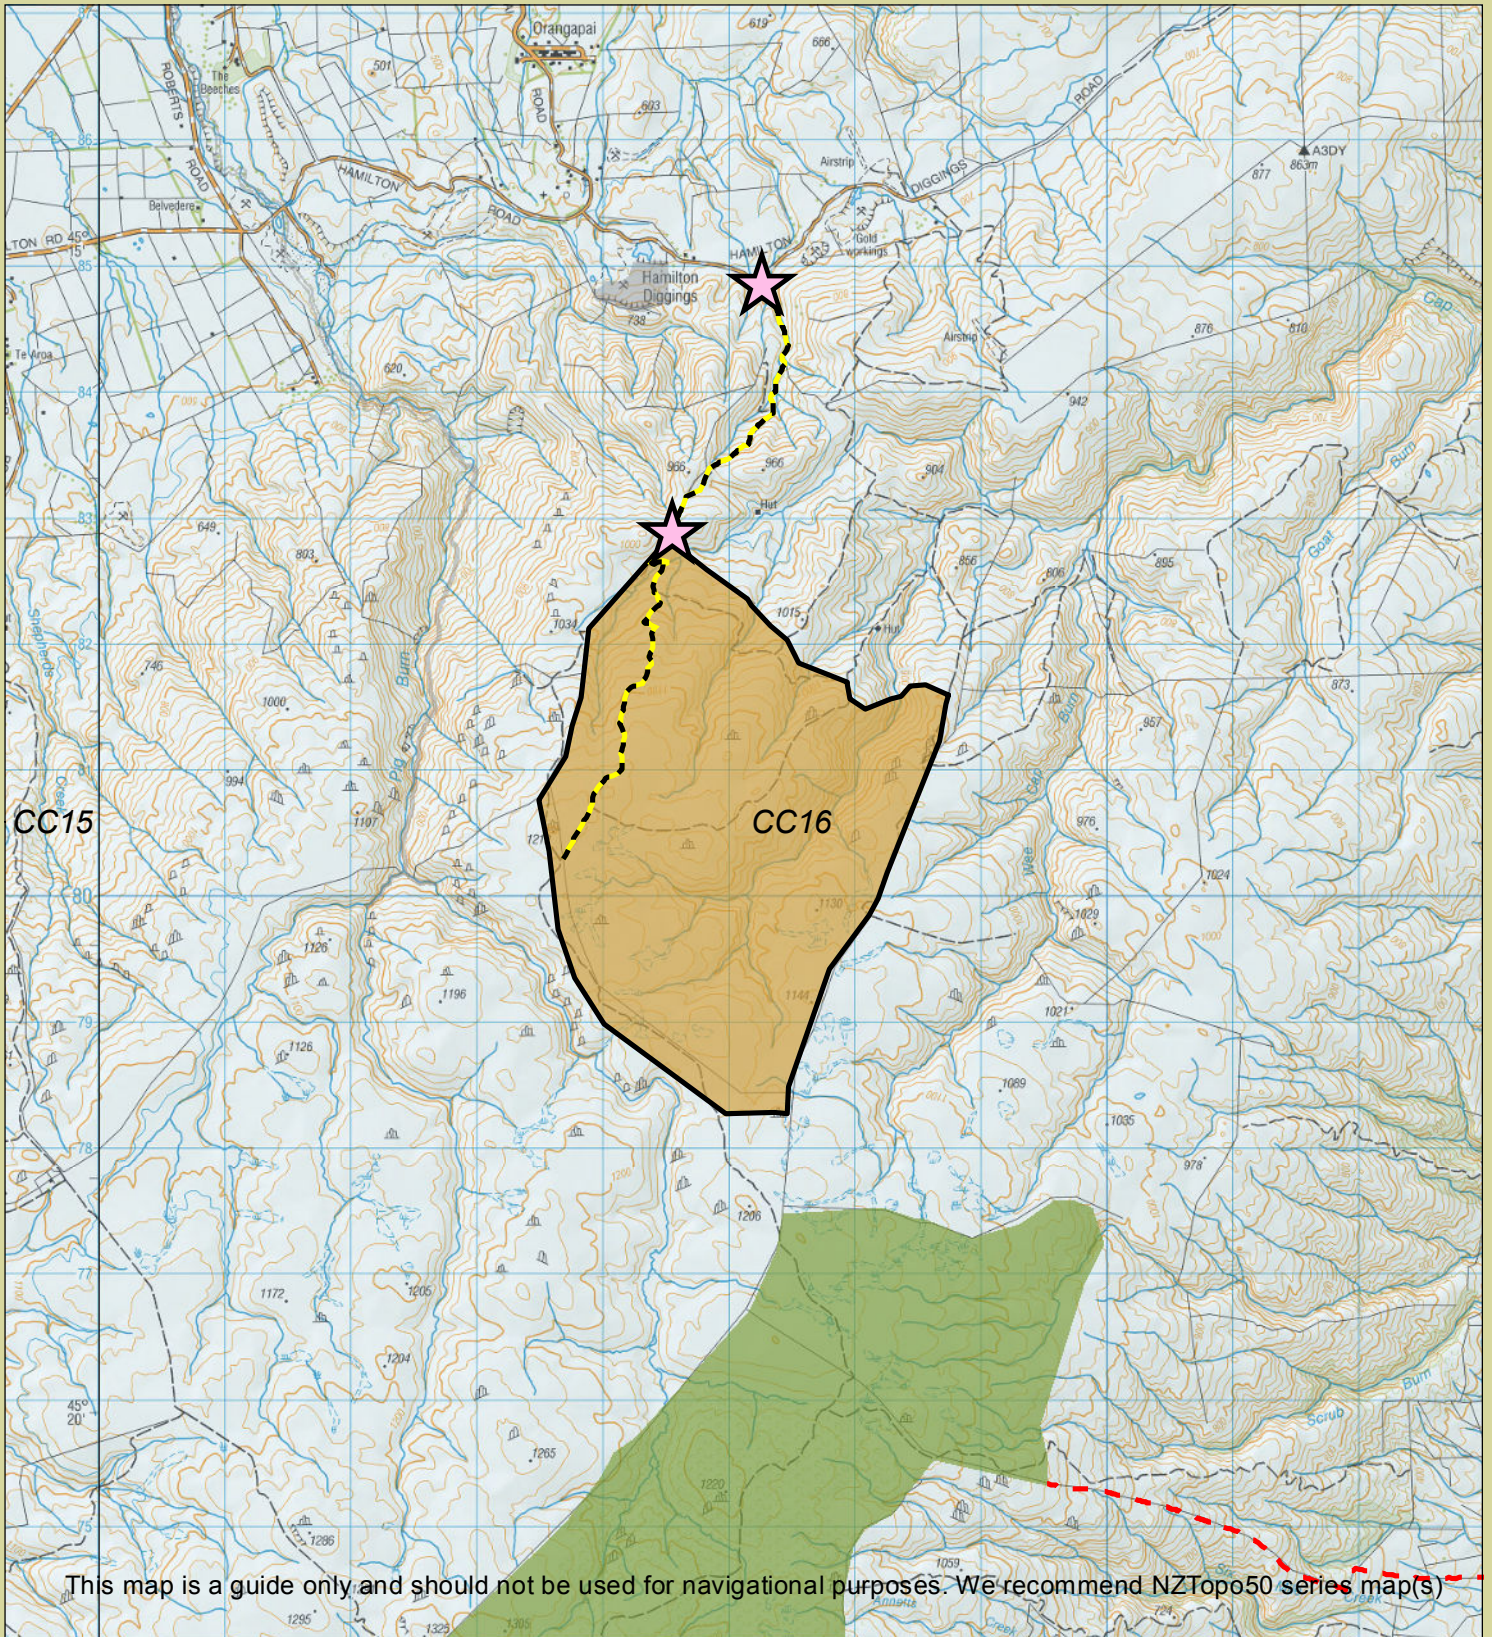

Otago hunting

Western Rock and Pillar

Department of Conservation
Te Papa Atawhai

Check your permit and the DOC website for conditions that may apply to this area: www.doc.govt.nz/hunting

This map is a guide only and should not be used for navigational purposes. We recommend NZTopo50 series map(s)

Legend

- | | | |
|---|--------------------------------|--|
| Boundary of this hunting block | Hunting is permitted | DOC tracks - dog or firearm conditions may apply |
| Access point - described on DOC website | Hunting is restricted | Route |
| DOC hut | Hunting is prohibited | 4WD |
| Private hut | Other public conservation land | |
| CA11 NZTopo50 map sheet | | |