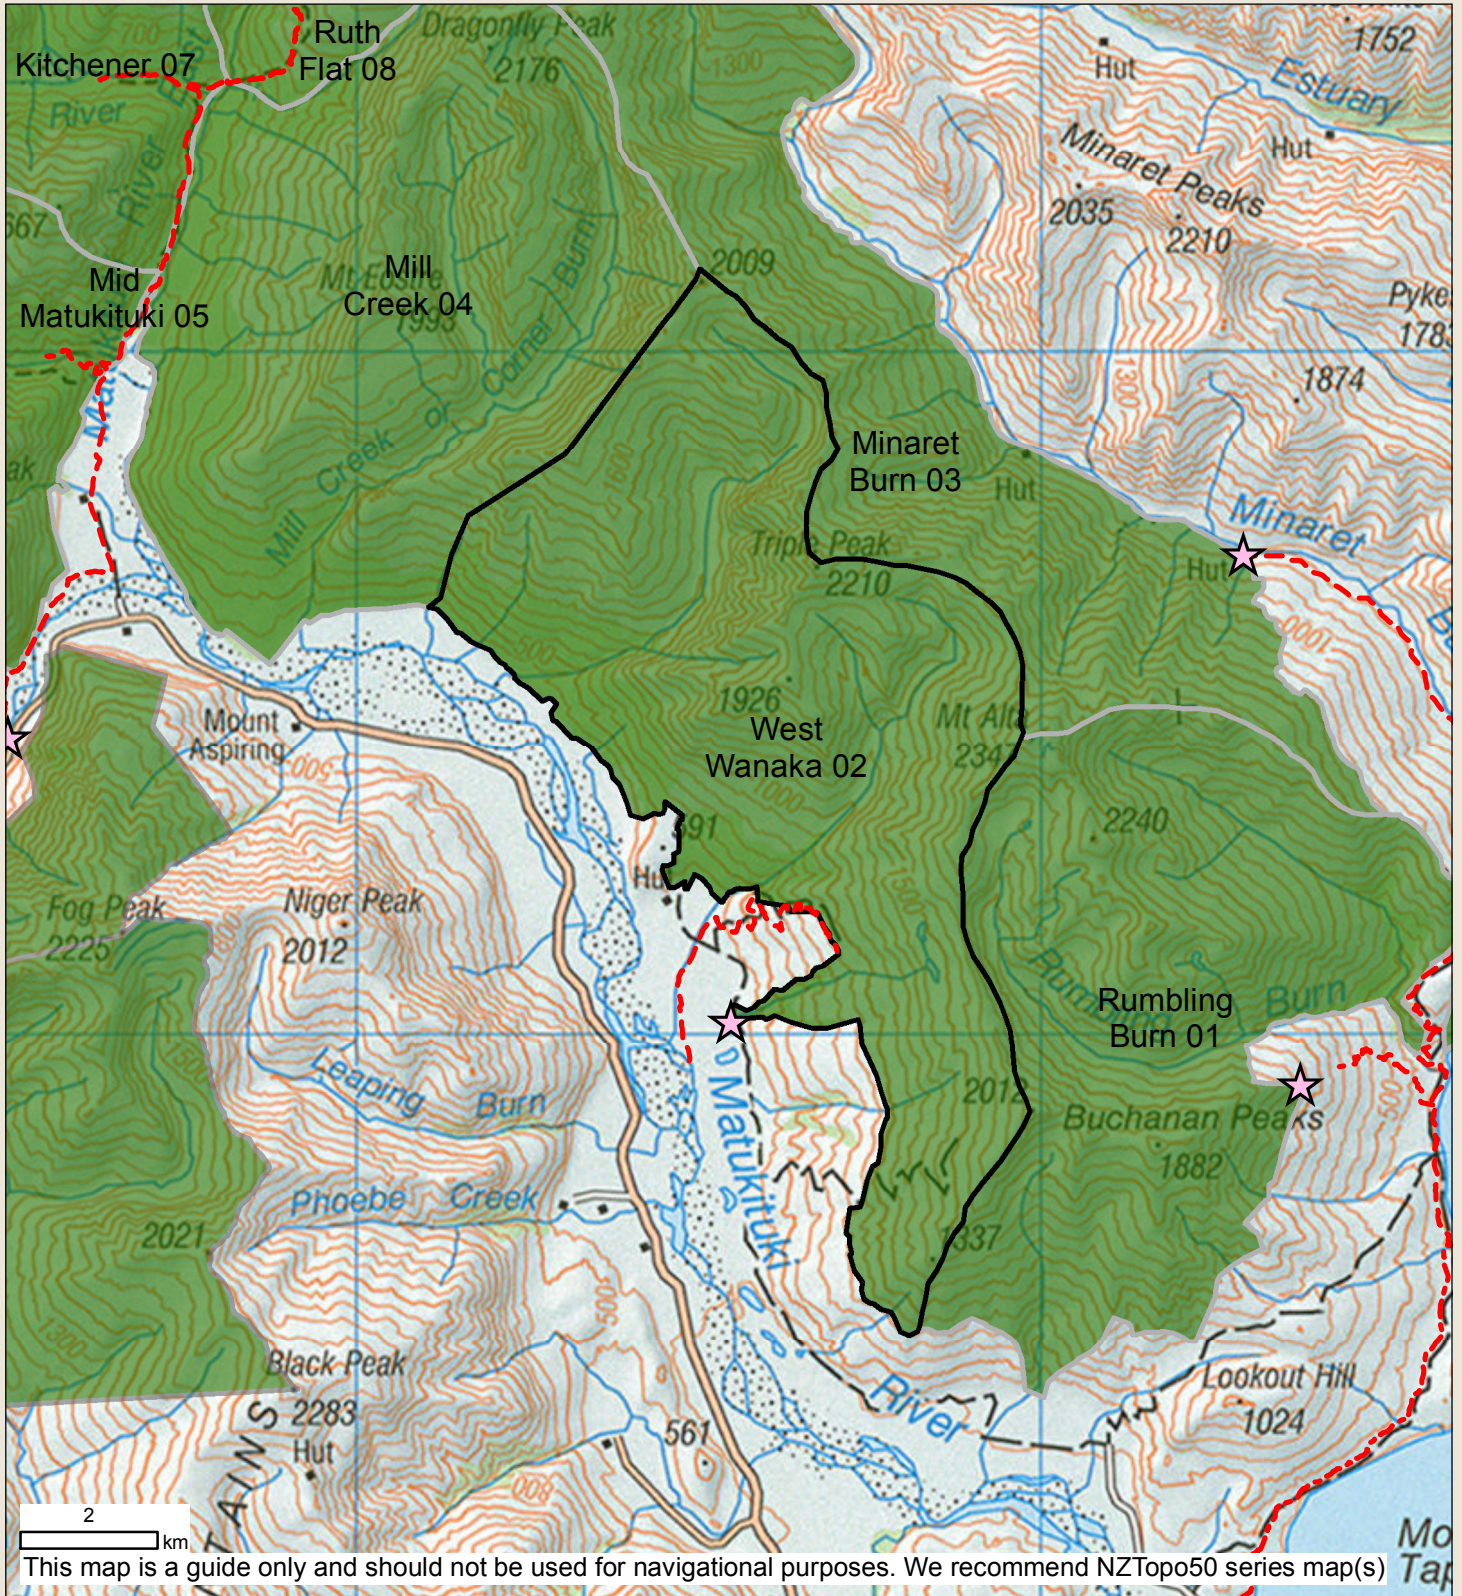

West Wanaka

BLOCK ID: 02

Check your permit and the DOC website for conditions that may apply to this area: www.doc.govt.nz/hunting

Department of Conservation
Te Papa Atawhai
New Zealand Government

This map is a guide only and should not be used for navigational purposes. We recommend NZTopo50 series map(s)

- | | | |
|--|-----------------------|--------------------------------|
| Boundary of this hunting block | Hunting is permitted | Other public conservation land |
| Landing point - described on DOC website | Hunting is restricted | Topo50 Sheetlines |
| Access point - described on DOC website | Hunting is prohibited | DOC Hut |
| Tracks | | |
| 4WD | | |

Dogs by permission of access landowner.

Aircraft access by permit only. 4WD access by permission of landowner.

Balloted ROAR block from mid March to end April annually