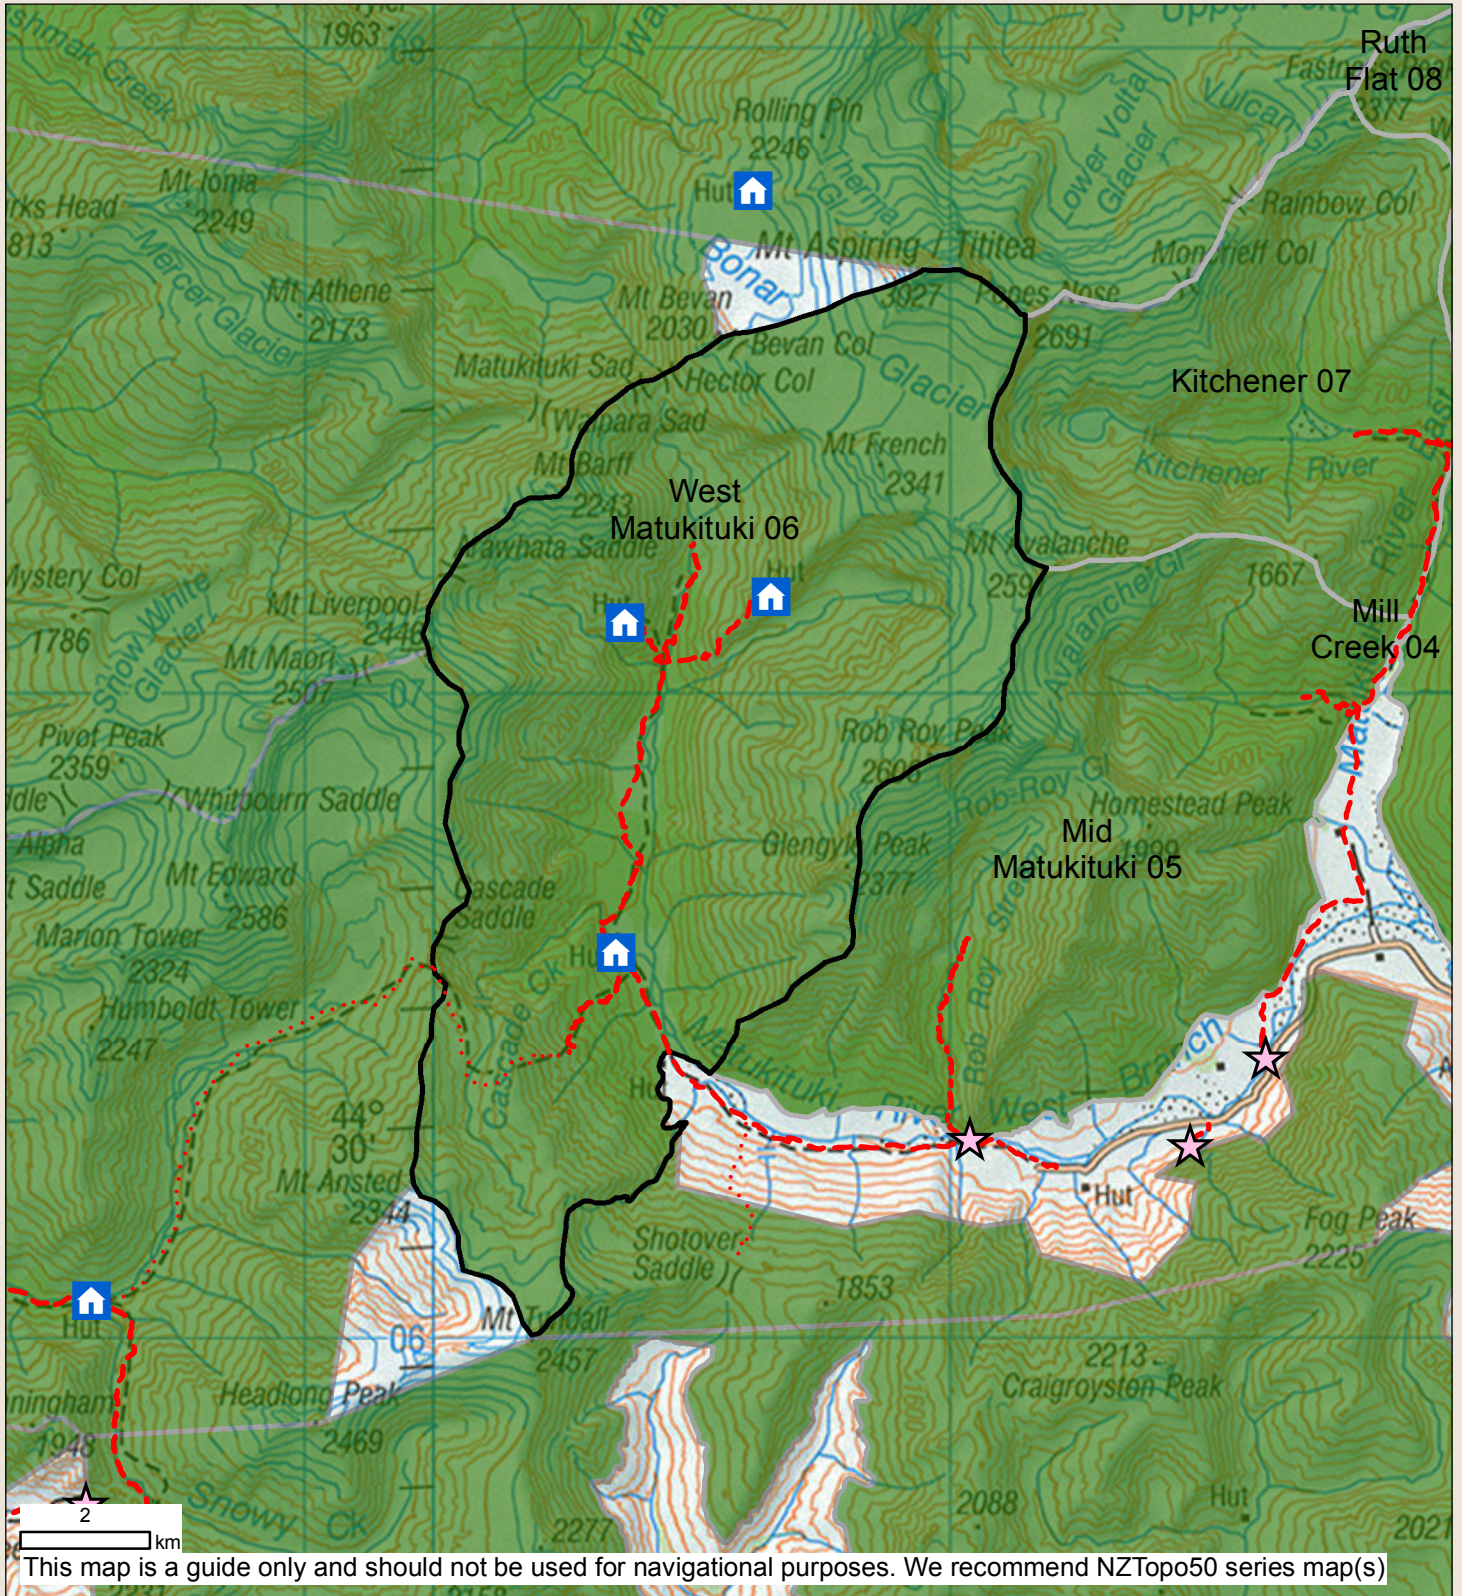

West Matukituki

BLOCK ID: 06

Check your permit and the DOC website for conditions that may apply to this area: www.doc.govt.nz/hunting

Department of Conservation
Te Papa Atawhai
New Zealand Government

This map is a guide only and should not be used for navigational purposes. We recommend NZTopo50 series map(s)

- | | | |
|--|---|--------------------------------|
| Boundary of this hunting block | Hunting is permitted | Other public conservation land |
| Landing point - described on DOC website | Hunting is restricted | Topo50 Sheetlines |
| Access point - described on DOC website | Hunting is prohibited | DOC Hut |
| Tracks | No dogs. | |
| 4WD | Foot access by landowner permission | |
| | Balloted ROAR block from mid March to end April annually | |