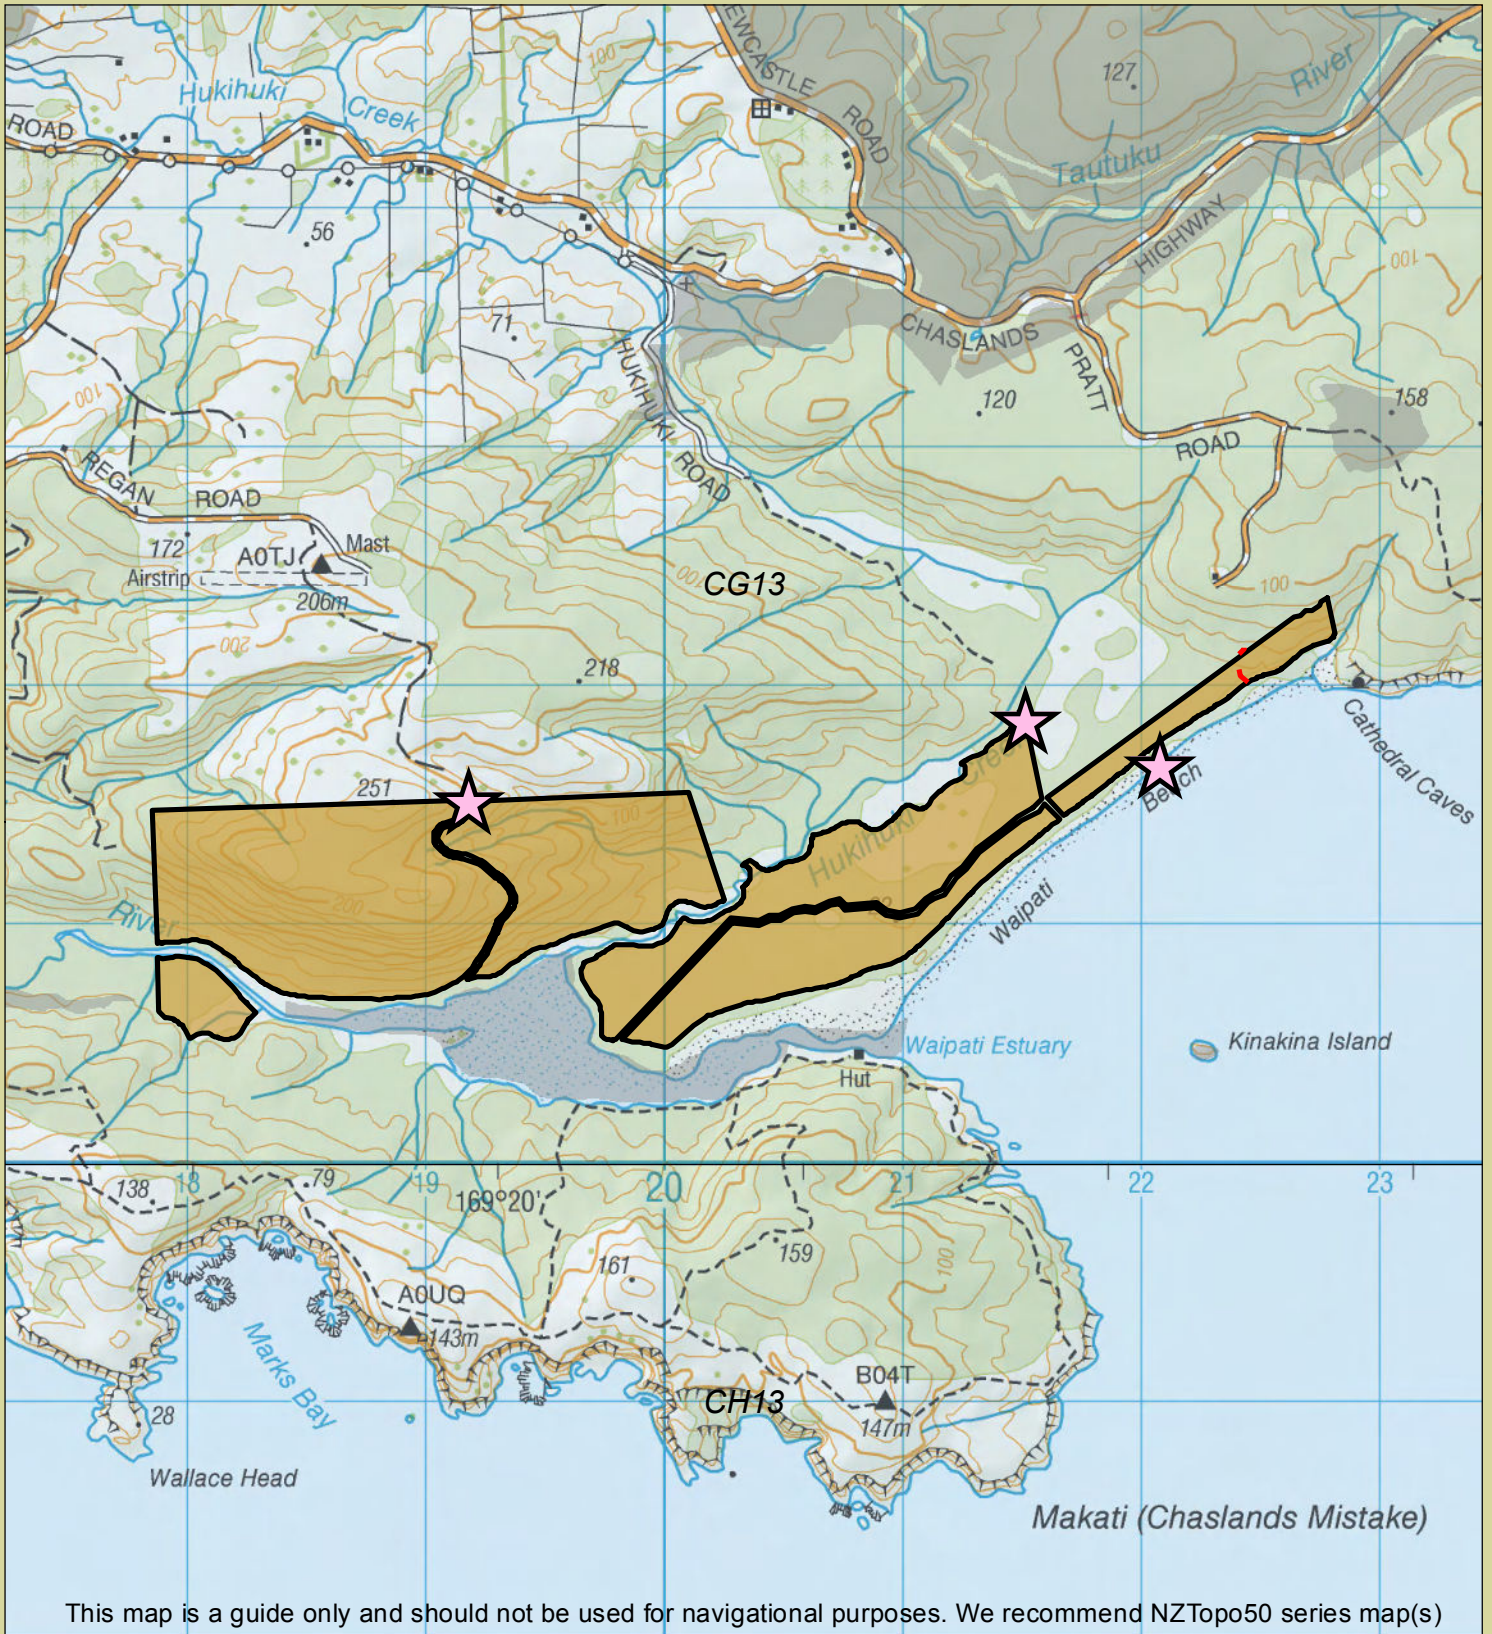

Otago hunting

Waipati

Department of Conservation
Te Papa Atawhai

Check your permit and the DOC website for conditions that may apply to this area: www.doc.govt.nz/hunting

This map is a guide only and should not be used for navigational purposes. We recommend NZTopo50 series map(s)

Legend

- | | | |
|---|--------------------------------|--|
| Boundary of this hunting block | Hunting is permitted | DOC tracks - dog or firearm conditions may apply |
| Access point - described on DOC website | Hunting is restricted | Walking/Tramping |
| DOC hut | Hunting is prohibited | Route |
| CA11 NZTopo50 map sheet | Other public conservation land | 4WD |