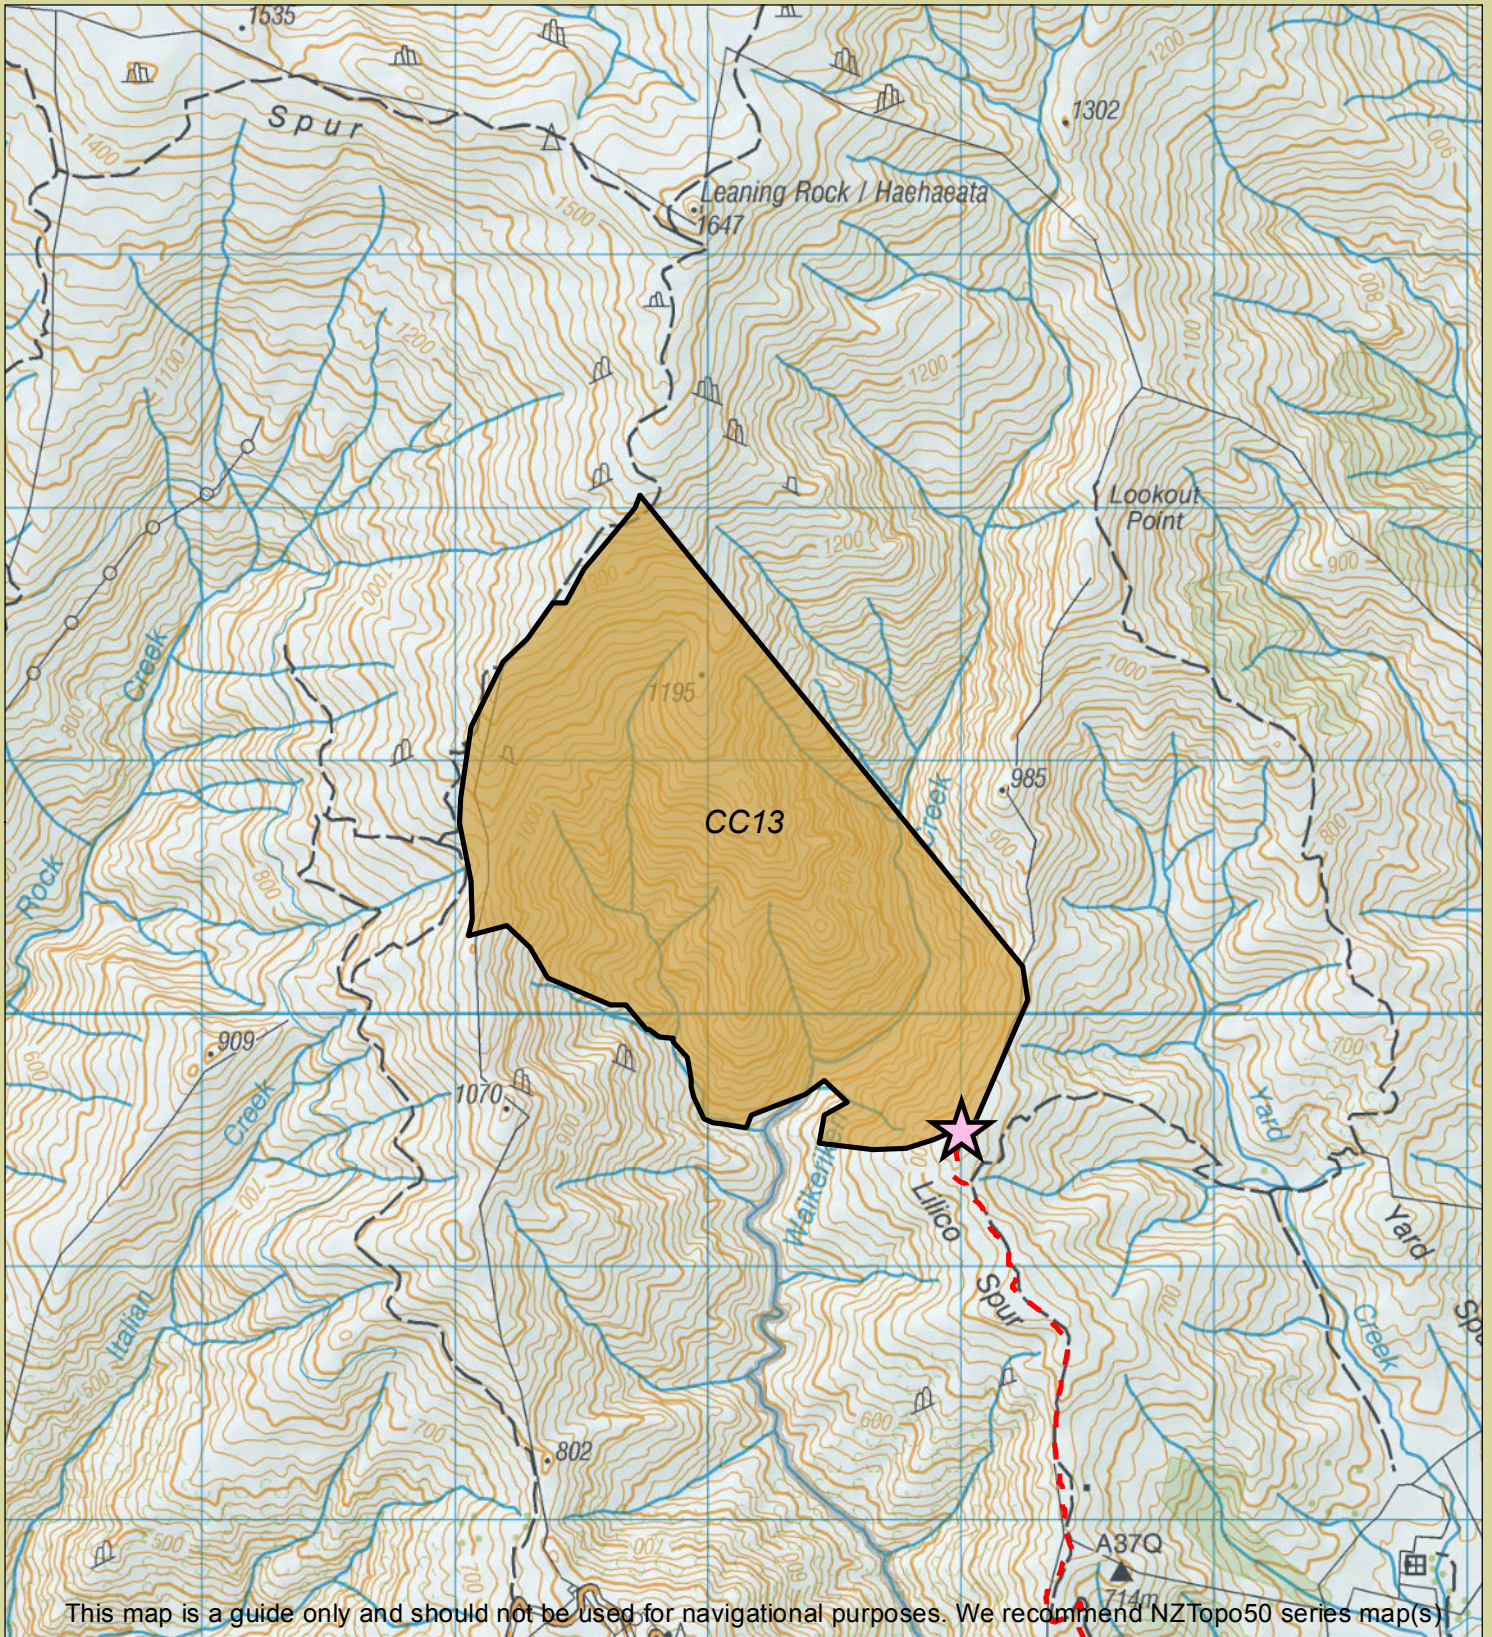

# Otago hunting Waikerikeri

Department of Conservation  
*Te Papa Atawhai*

Check your permit and the DOC website for conditions that may apply to this area: [www.doc.govt.nz/hunting](http://www.doc.govt.nz/hunting)

## Legend

- |   |                                |  |
|---|--------------------------------|--|
| Boundary of this hunting block          | Hunting is permitted           | DOC tracks - dog or firearm conditions may apply |
| Access point - described on DOC website | Hunting is restricted          | Route  |
| DOC hut                                 | Hunting is prohibited          | 4WD  |
| CA11 NZTopo50 map sheet                 | Other public conservation land |  |