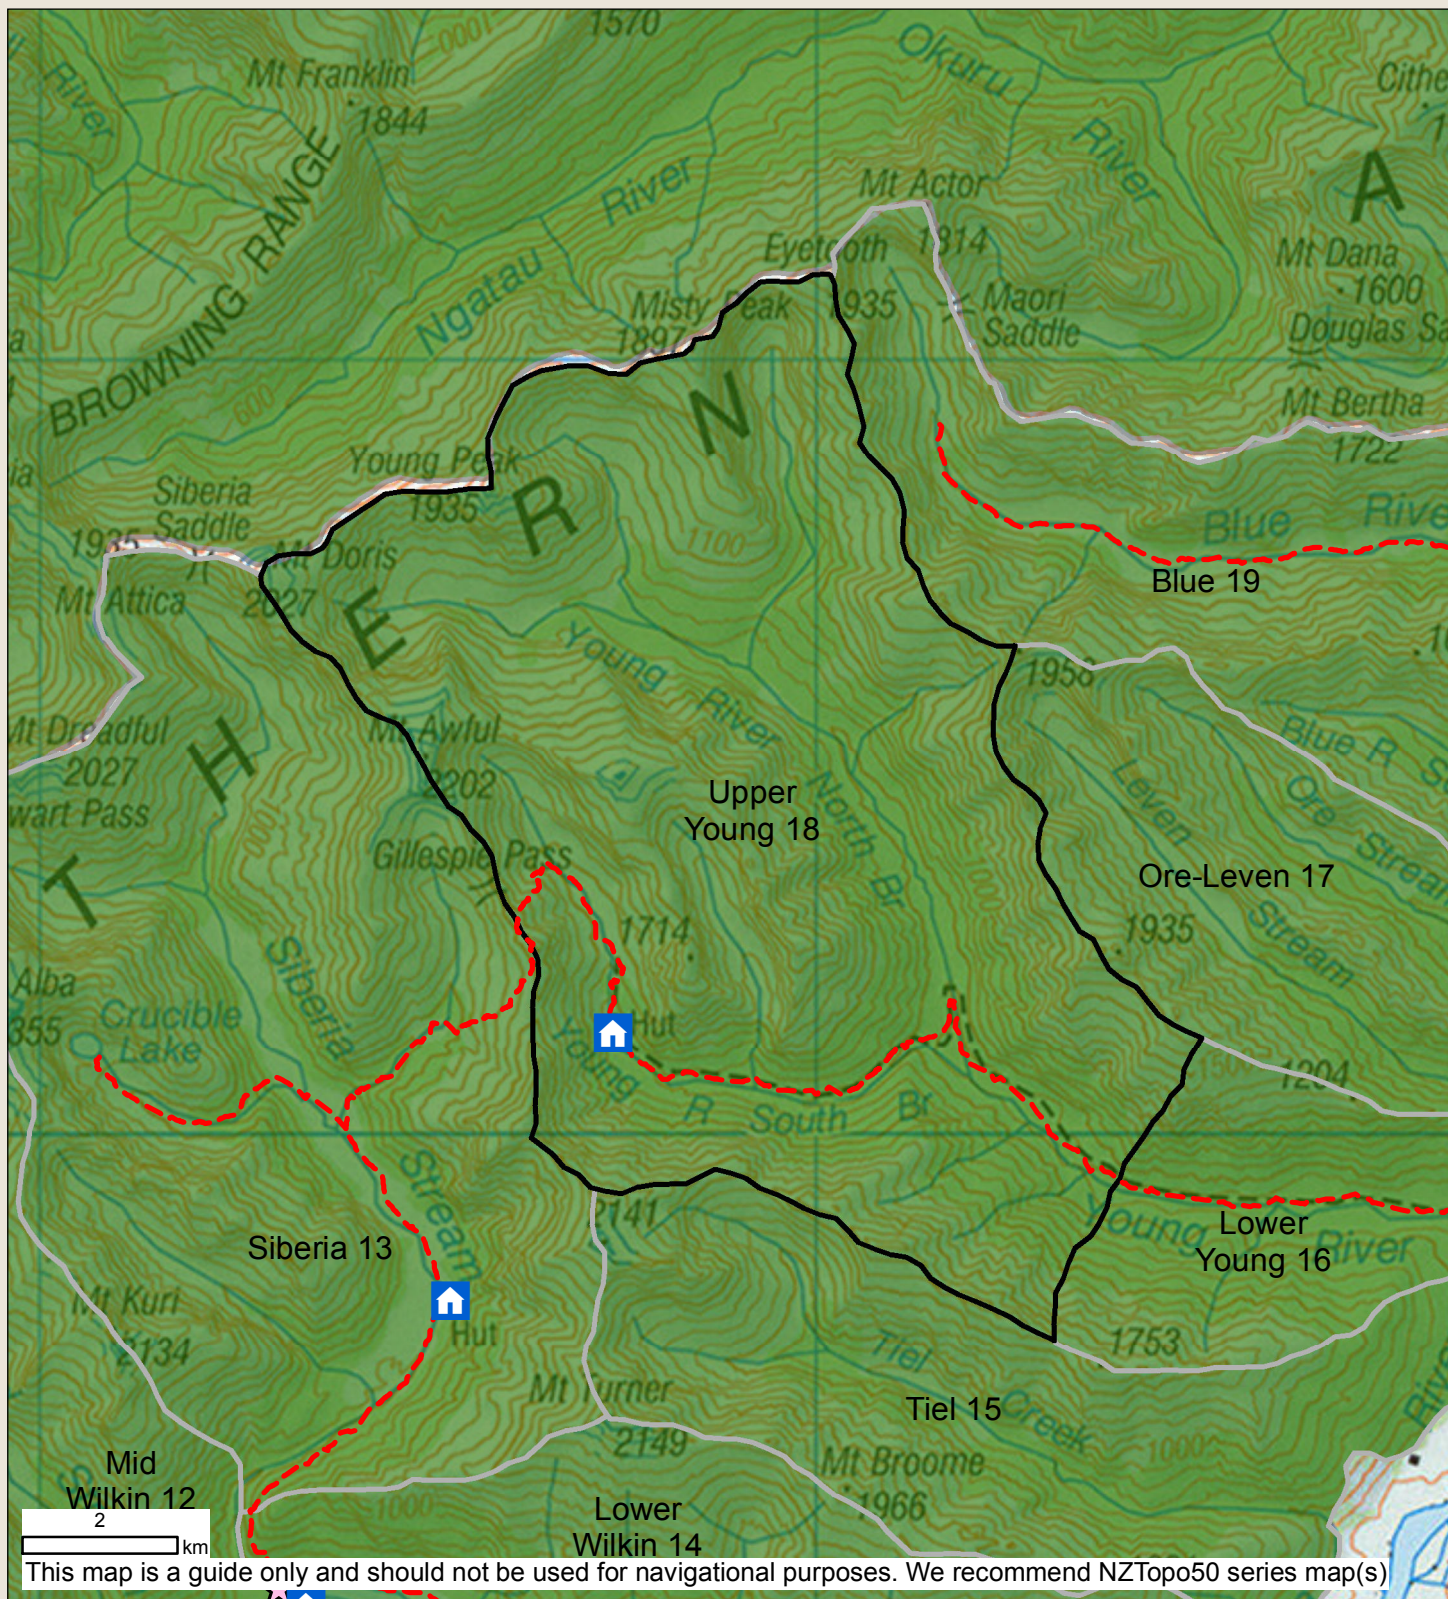

# Upper Young

BLOCK ID: 18

Check your permit and the DOC website for conditions that may apply to this area: [www.doc.govt.nz/hunting](http://www.doc.govt.nz/hunting)

Department of Conservation  
*Te Papa Atawhai*  
New Zealand Government

- |  |   |                                |
|--|---|--------------------------------|
| Boundary of this hunting block           | Hunting is permitted                          | Other public conservation land |
| Landing point - described on DOC website | Hunting is restricted                         | Topo50 Sheetlines              |
| Access point - described on DOC website  | Hunting is prohibited                         | DOC Hut                        |
| Tracks                                   | <b>No dogs.</b>                               |                                |
| 4WD                                      | <b>No aircraft access - foot access only.</b> |                                |

**Balloted ROAR block from mid March to end April annually**