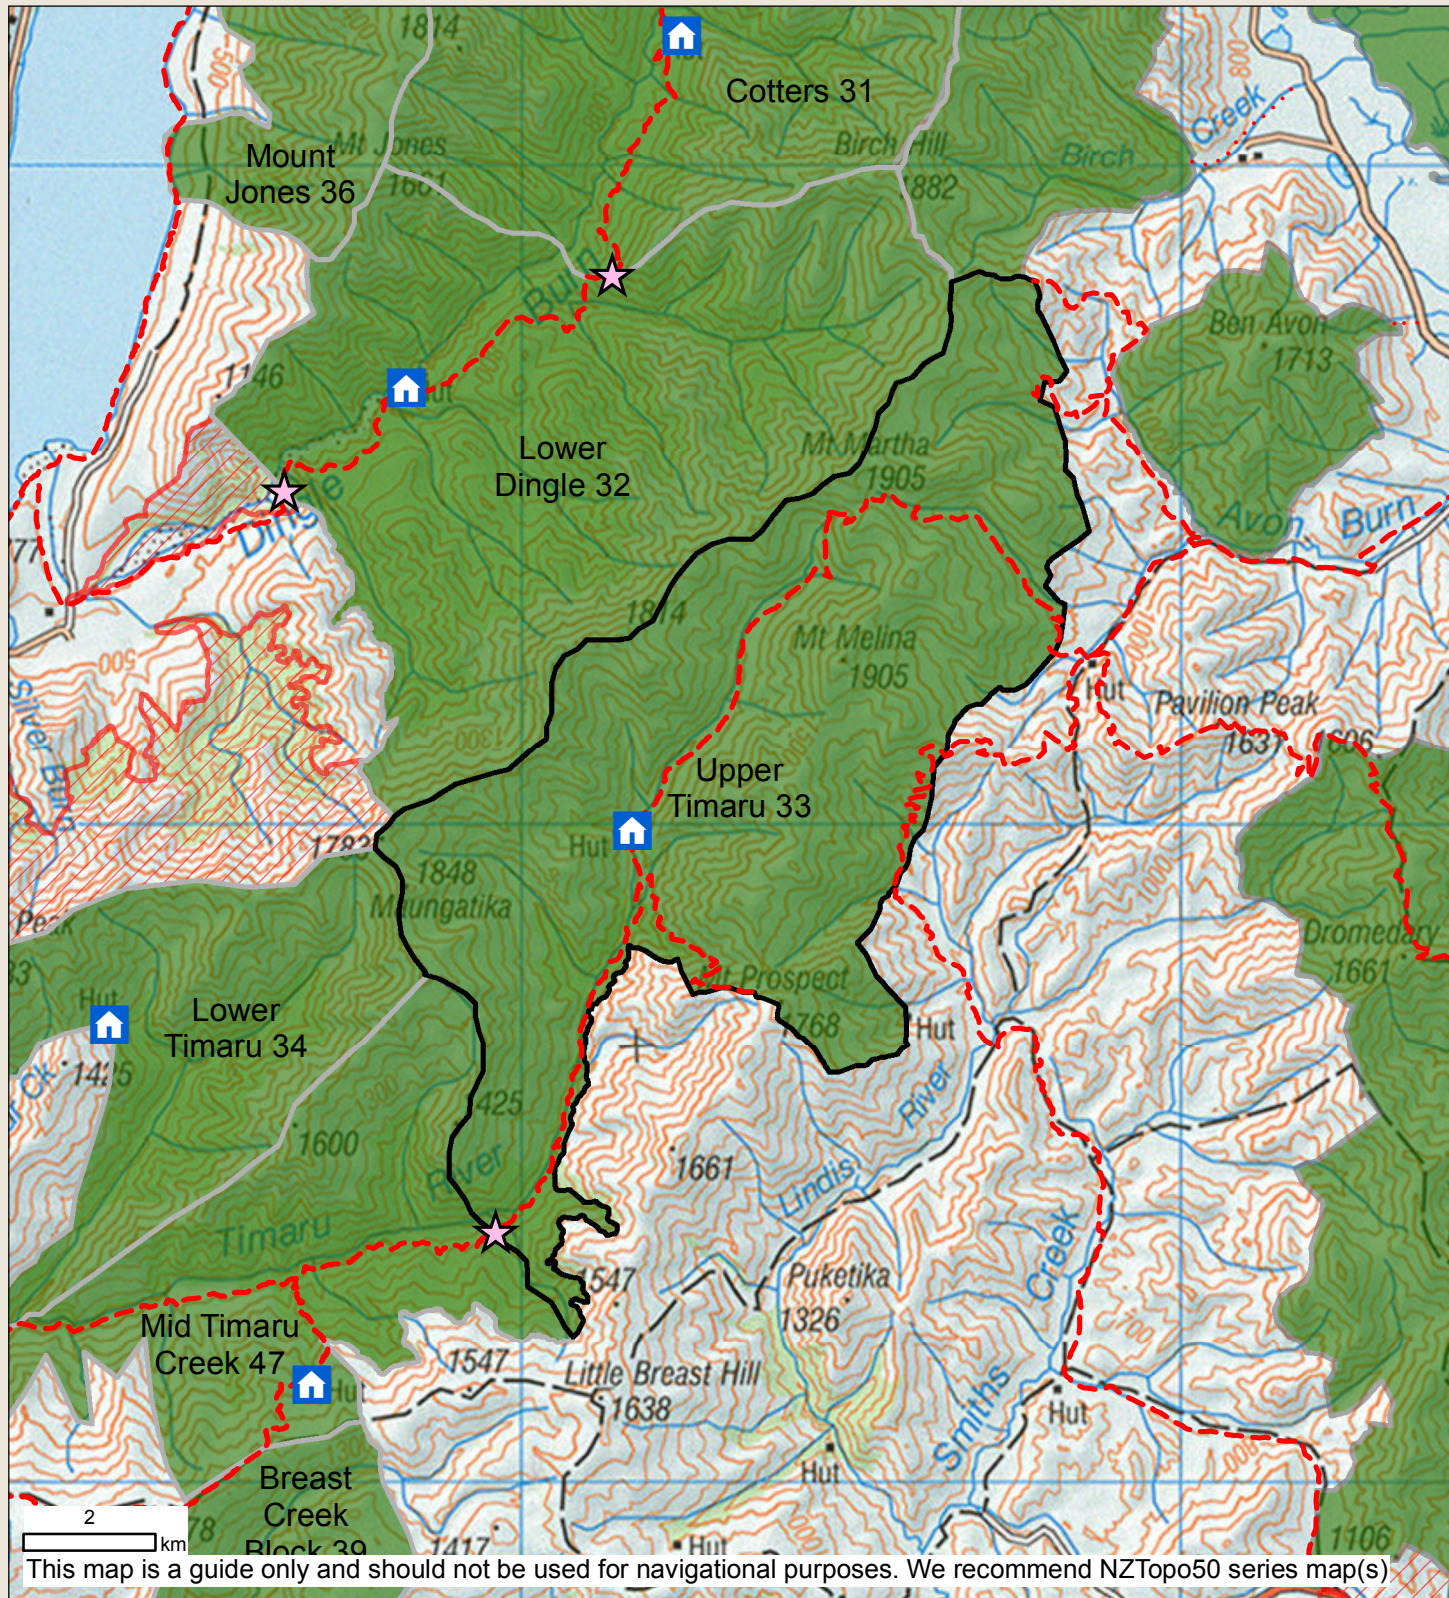

Upper Timaru

BLOCK ID: 33

Check your permit and the DOC website for conditions that may apply to this area: www.doc.govt.nz/hunting

Department of Conservation
Te Papa Atawhai
New Zealand Government

- | | | |
|--|---|--------------------------------|
| Boundary of this hunting block | Hunting is permitted | Other public conservation land |
| Landing point - described on DOC website | Hunting is restricted | Topo50 Sheetlines |
| Access point - described on DOC website | Hunting is prohibited | DOC Hut |
| Tracks | Dogs by permission of access landowner. | |
| 4WD | Balloted ROAR block from mid March to end April annually | |