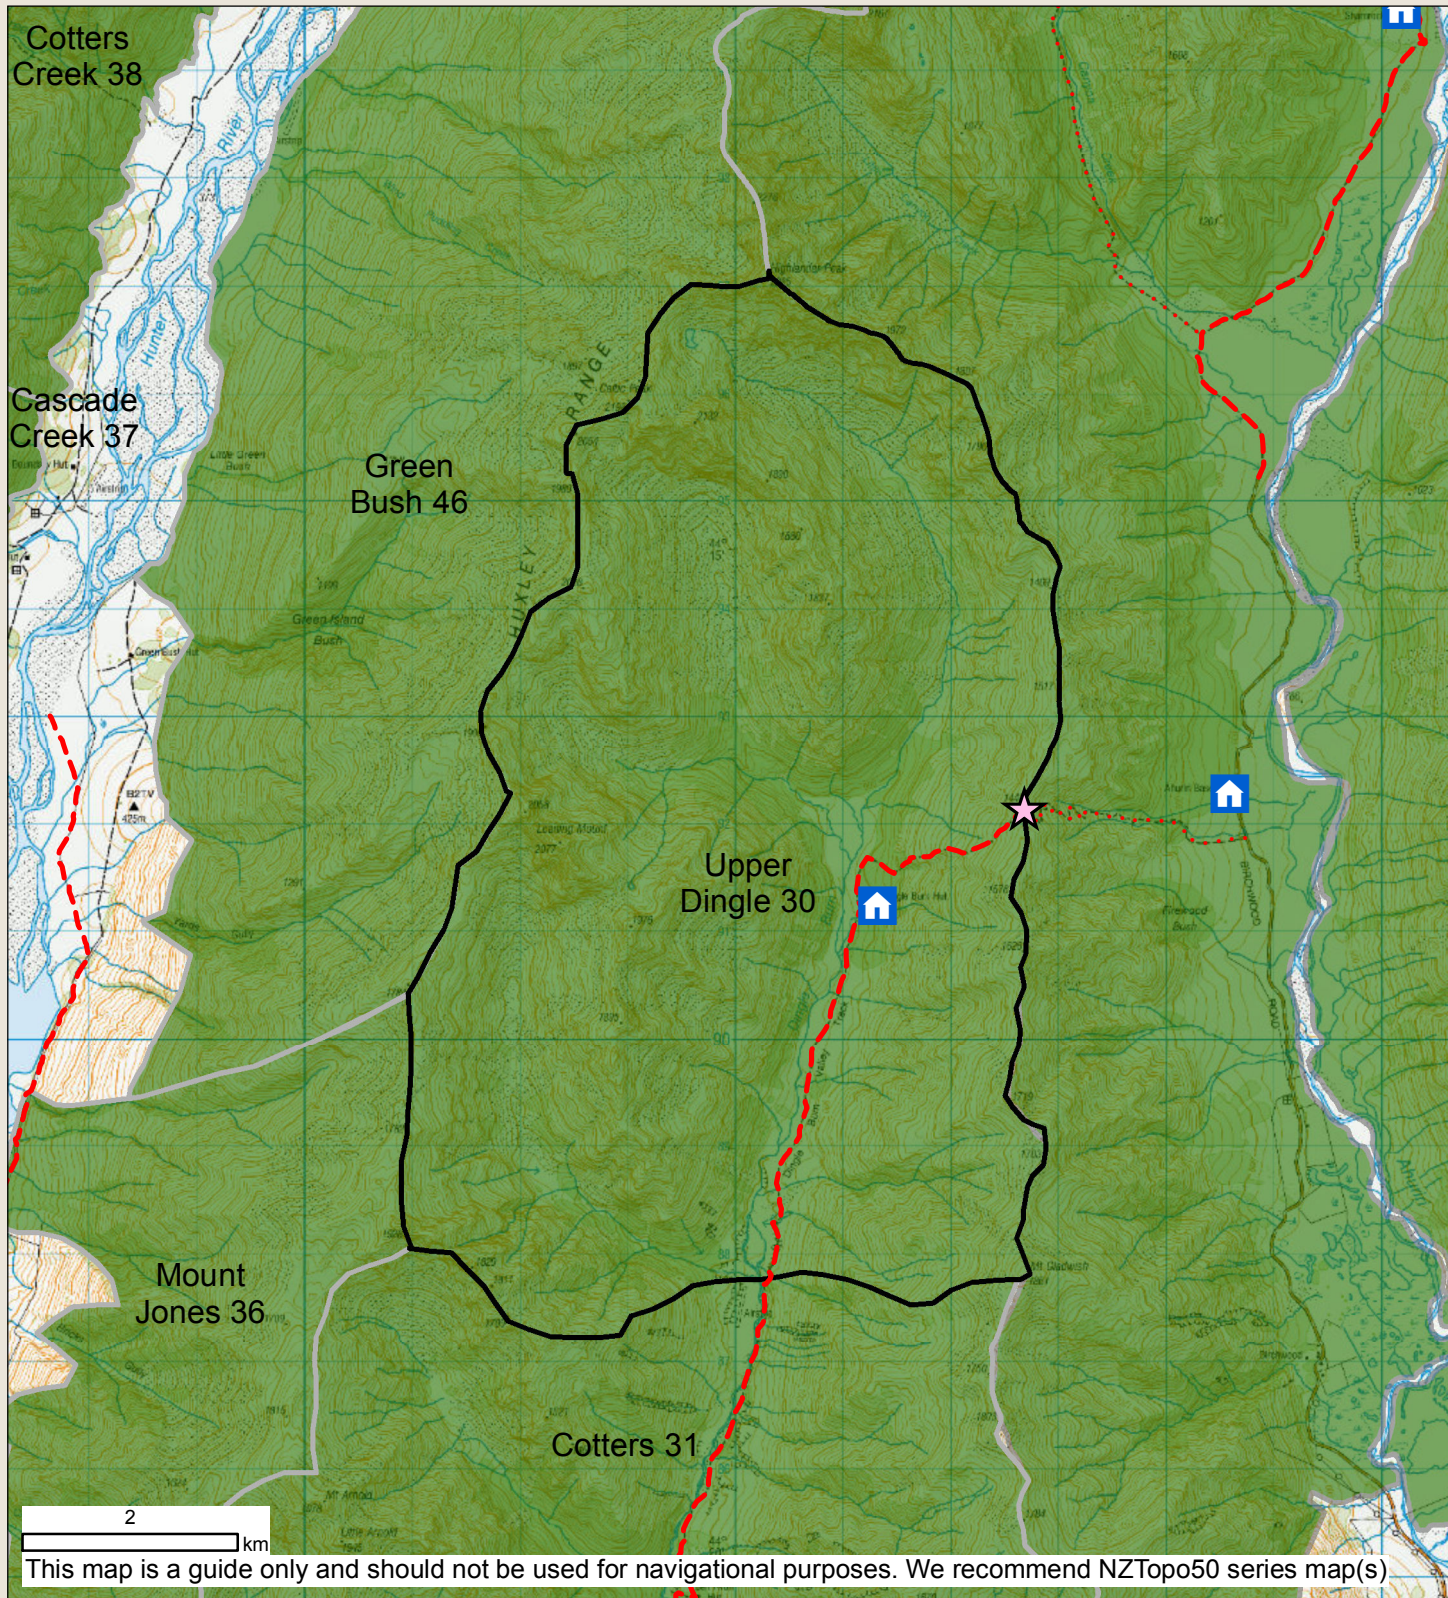

Upper Dingle

BLOCK ID: 30

Check your permit and the DOC website for conditions that may apply to this area: www.doc.govt.nz/hunting

Department of Conservation
Te Papa Atawhai
New Zealand Government

- | | | |
|--|-----------------------|--------------------------------|
| Boundary of this hunting block | Hunting is permitted | Other public conservation land |
| Landing point - described on DOC website | Hunting is restricted | Topo50 Sheetlines |
| Access point - described on DOC website | Hunting is prohibited | DOC Hut |
| Tracks | | |
| 4WD | | |

Dogs allowed via Ahuriri Valley and helicopter

Helicopter access

Balloted ROAR block from mid March to end April annually