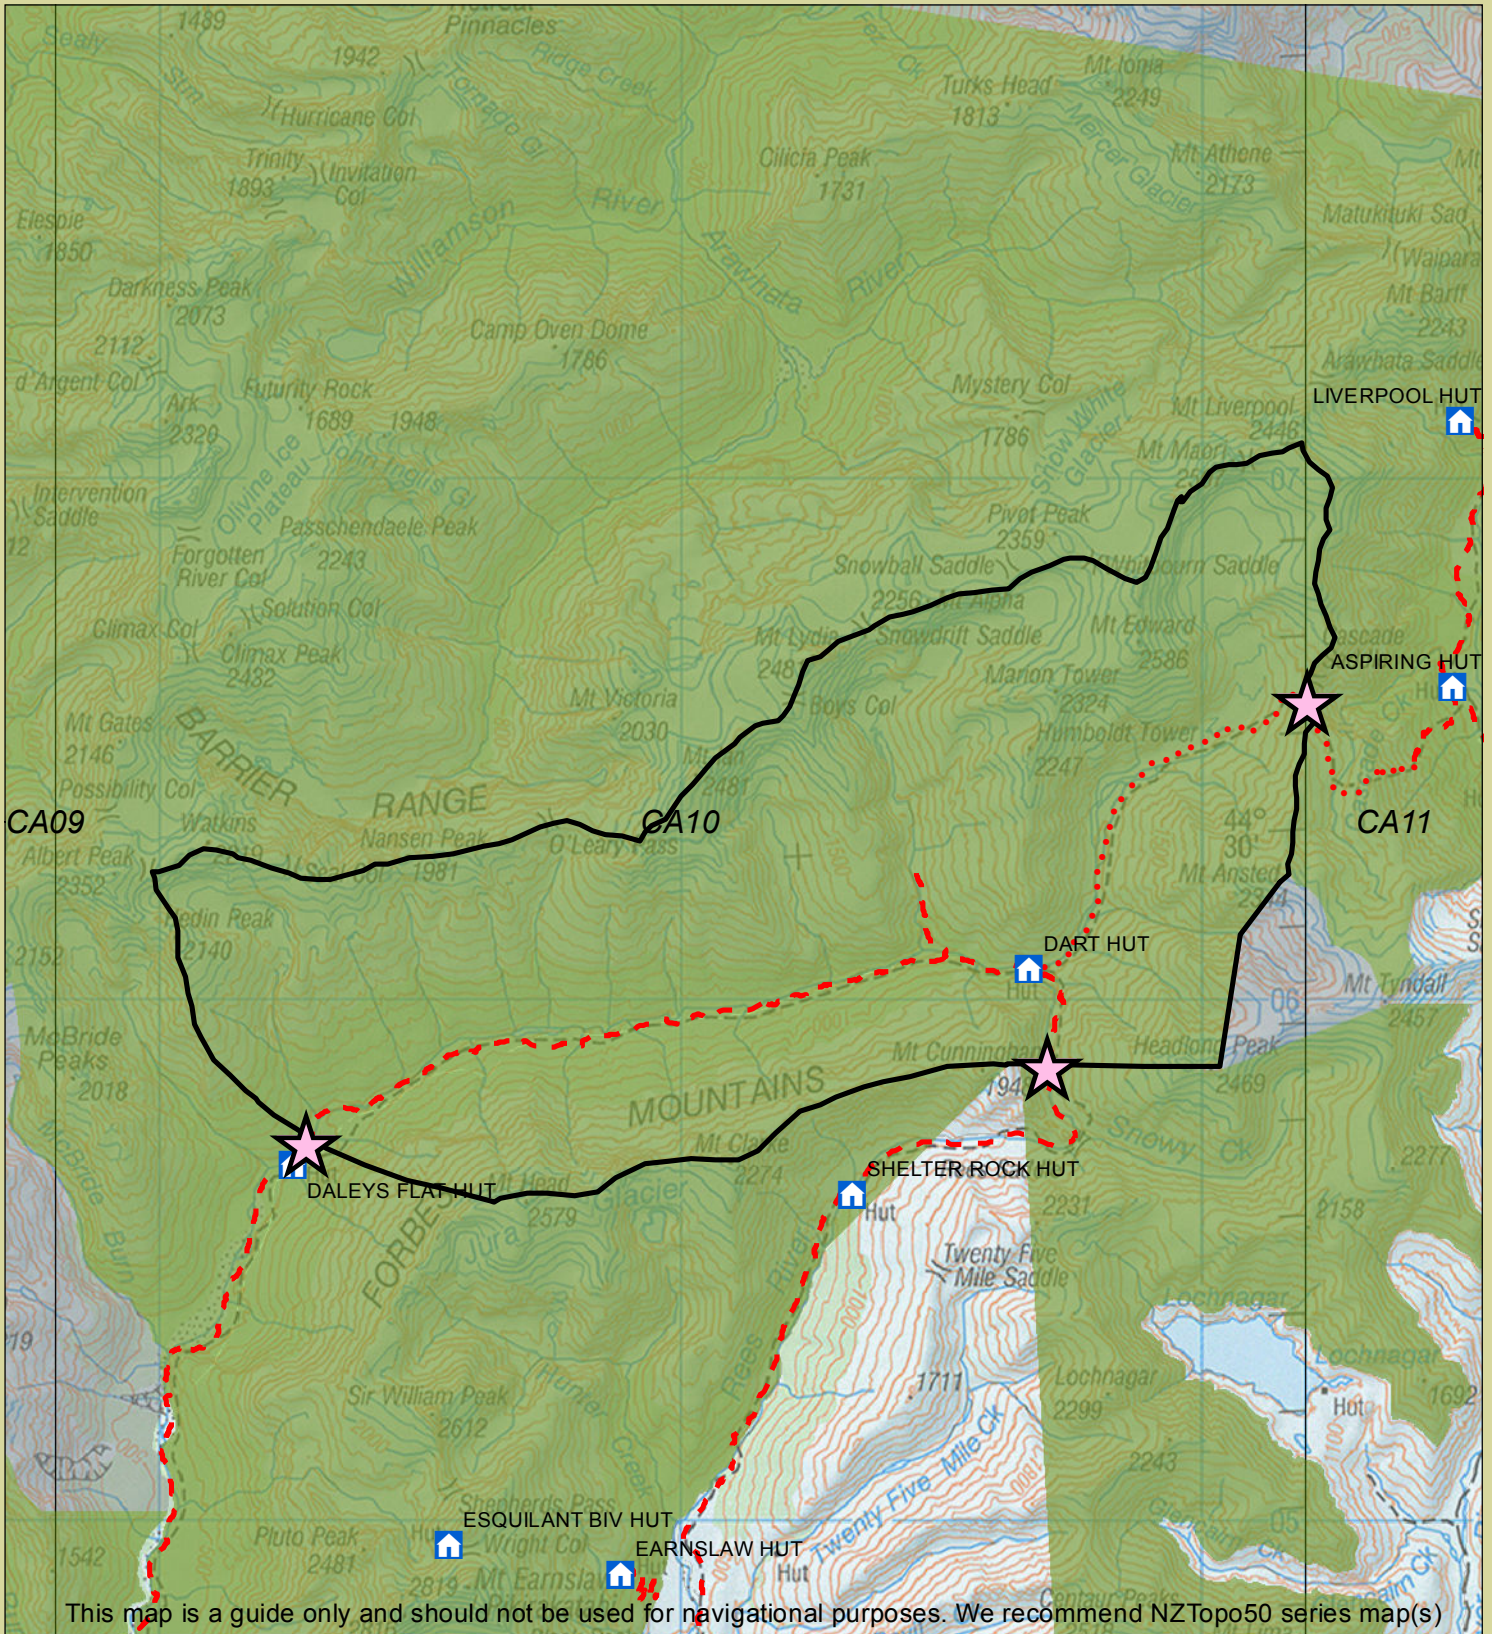

Otago hunting Upper Dart

Department of Conservation
Te Papa Atawhai

Check your permit and the DOC website for conditions that may apply to this area: www.doc.govt.nz/hunting

Legend

- | | | |
|---|--------------------------------|--|
| Boundary of this hunting block | Hunting is permitted | DOC tracks - dog or firearm conditions may apply |
| Access point - described on DOC website | Hunting is restricted | Walking/Tramping |
| DOC hut | Hunting is prohibited | Route |
| NZTopo50 map sheet | Other public conservation land | 4WD |