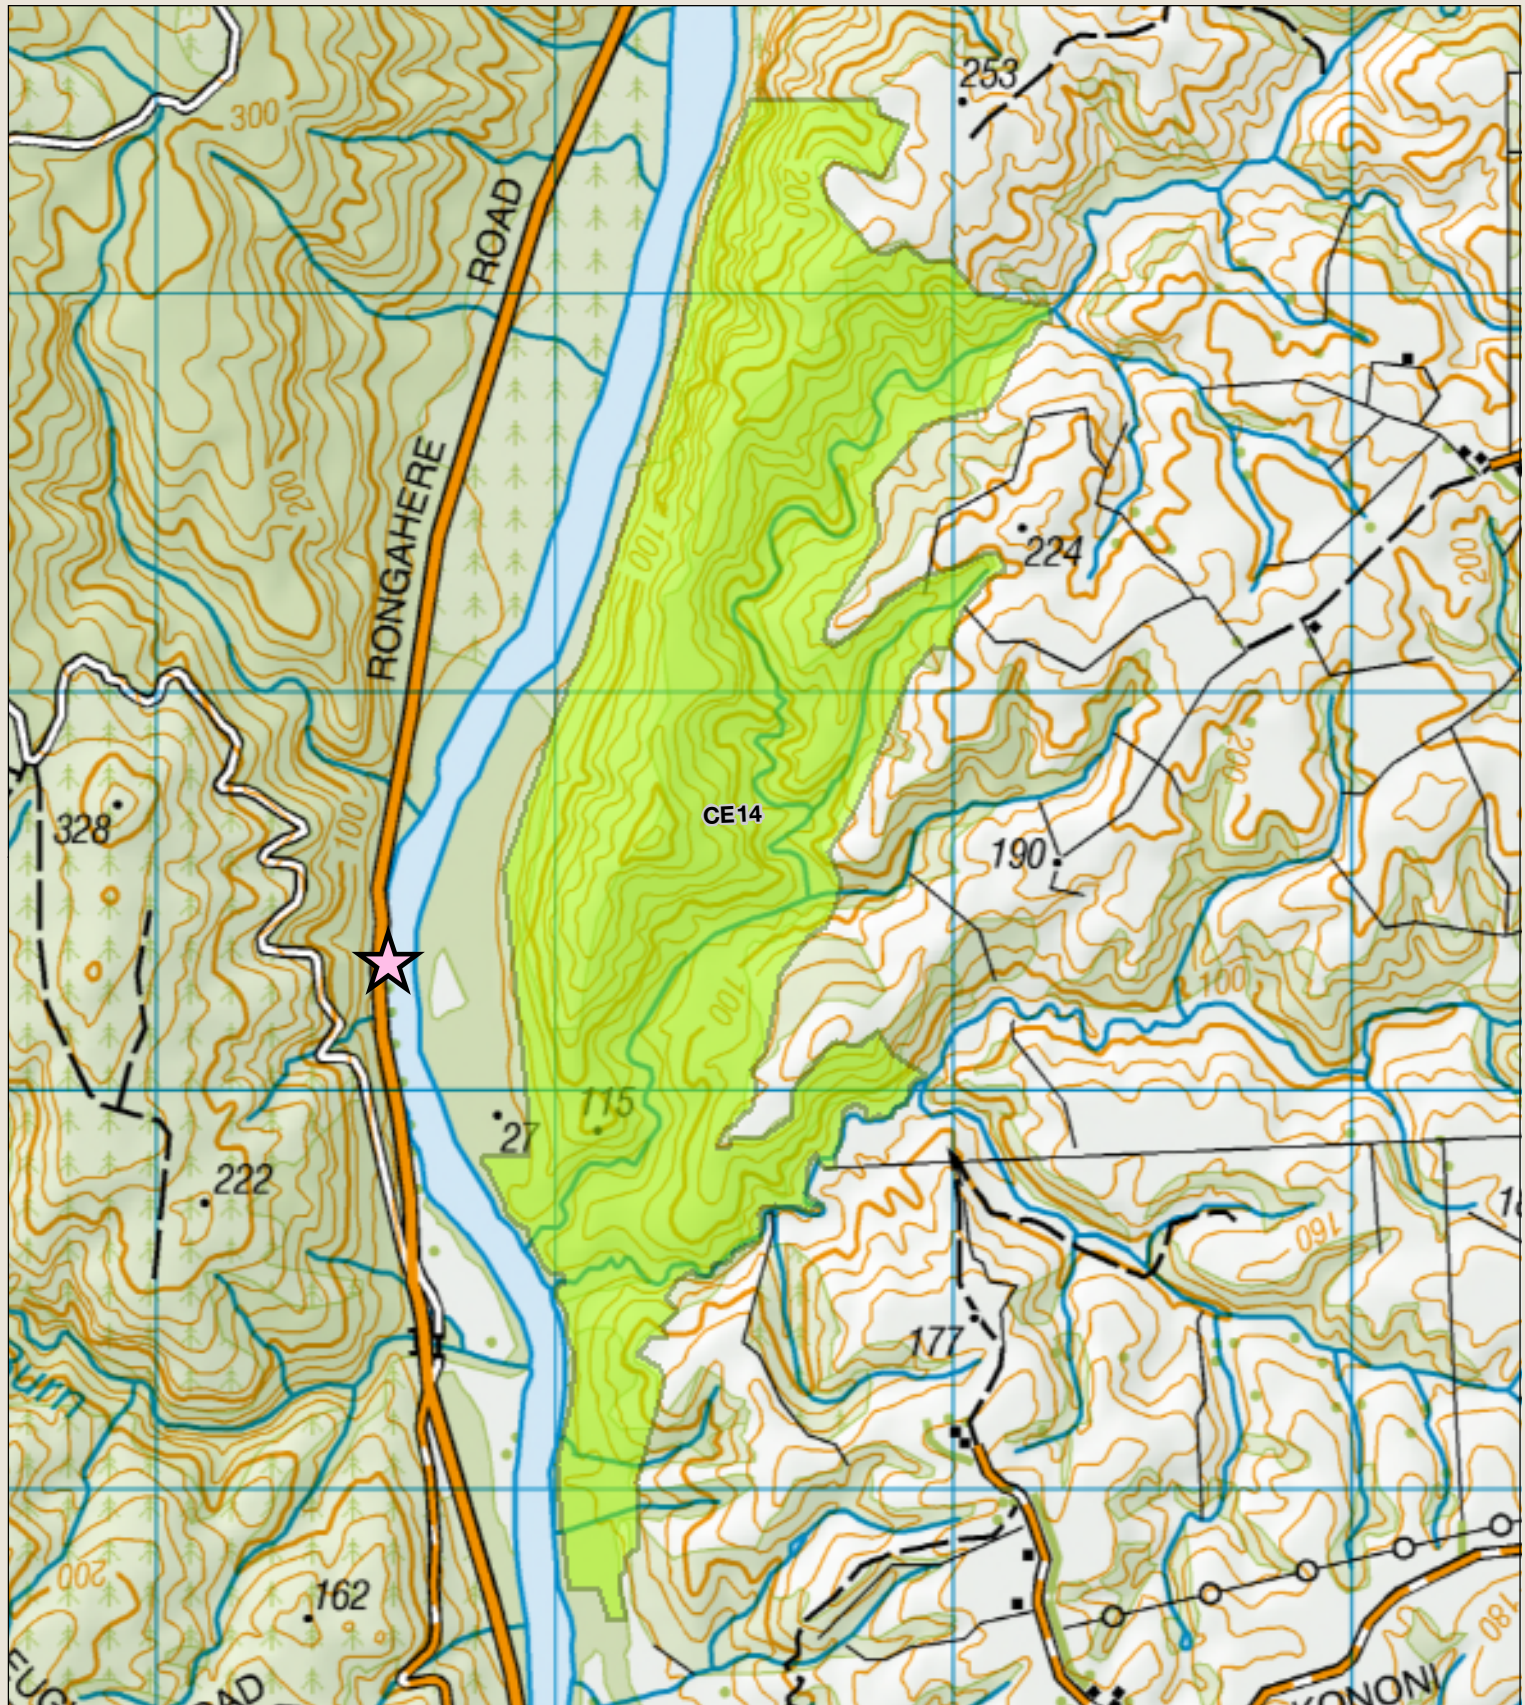

# Coastal Otago north of the Catlins Tuapeka West hunting permit map

Department of Conservation  
Te Papa Atawhai

Your permit is valid only for the area shown as green in this map

This map is a guide only and should not be used for navigational purposes. We recommend NZTopo50 series map(s)

- |   |   |  |
|---|---|--|
| Boundary of this hunting block          | Hunting is prohibited   | DOC tracks - dog or firearm conditions may apply |
| Access point - described on DOC website | Hunting is permitted  | Tracks   |
| DOC Hut                                 | Hunting is restricted due to;   | 4WD  |
| Topo50 Sheetlines                       | Balloted ROAR block from 20th March to 20th April inclusive<br>- open hunting outside these dates | Other public conservation land                   |