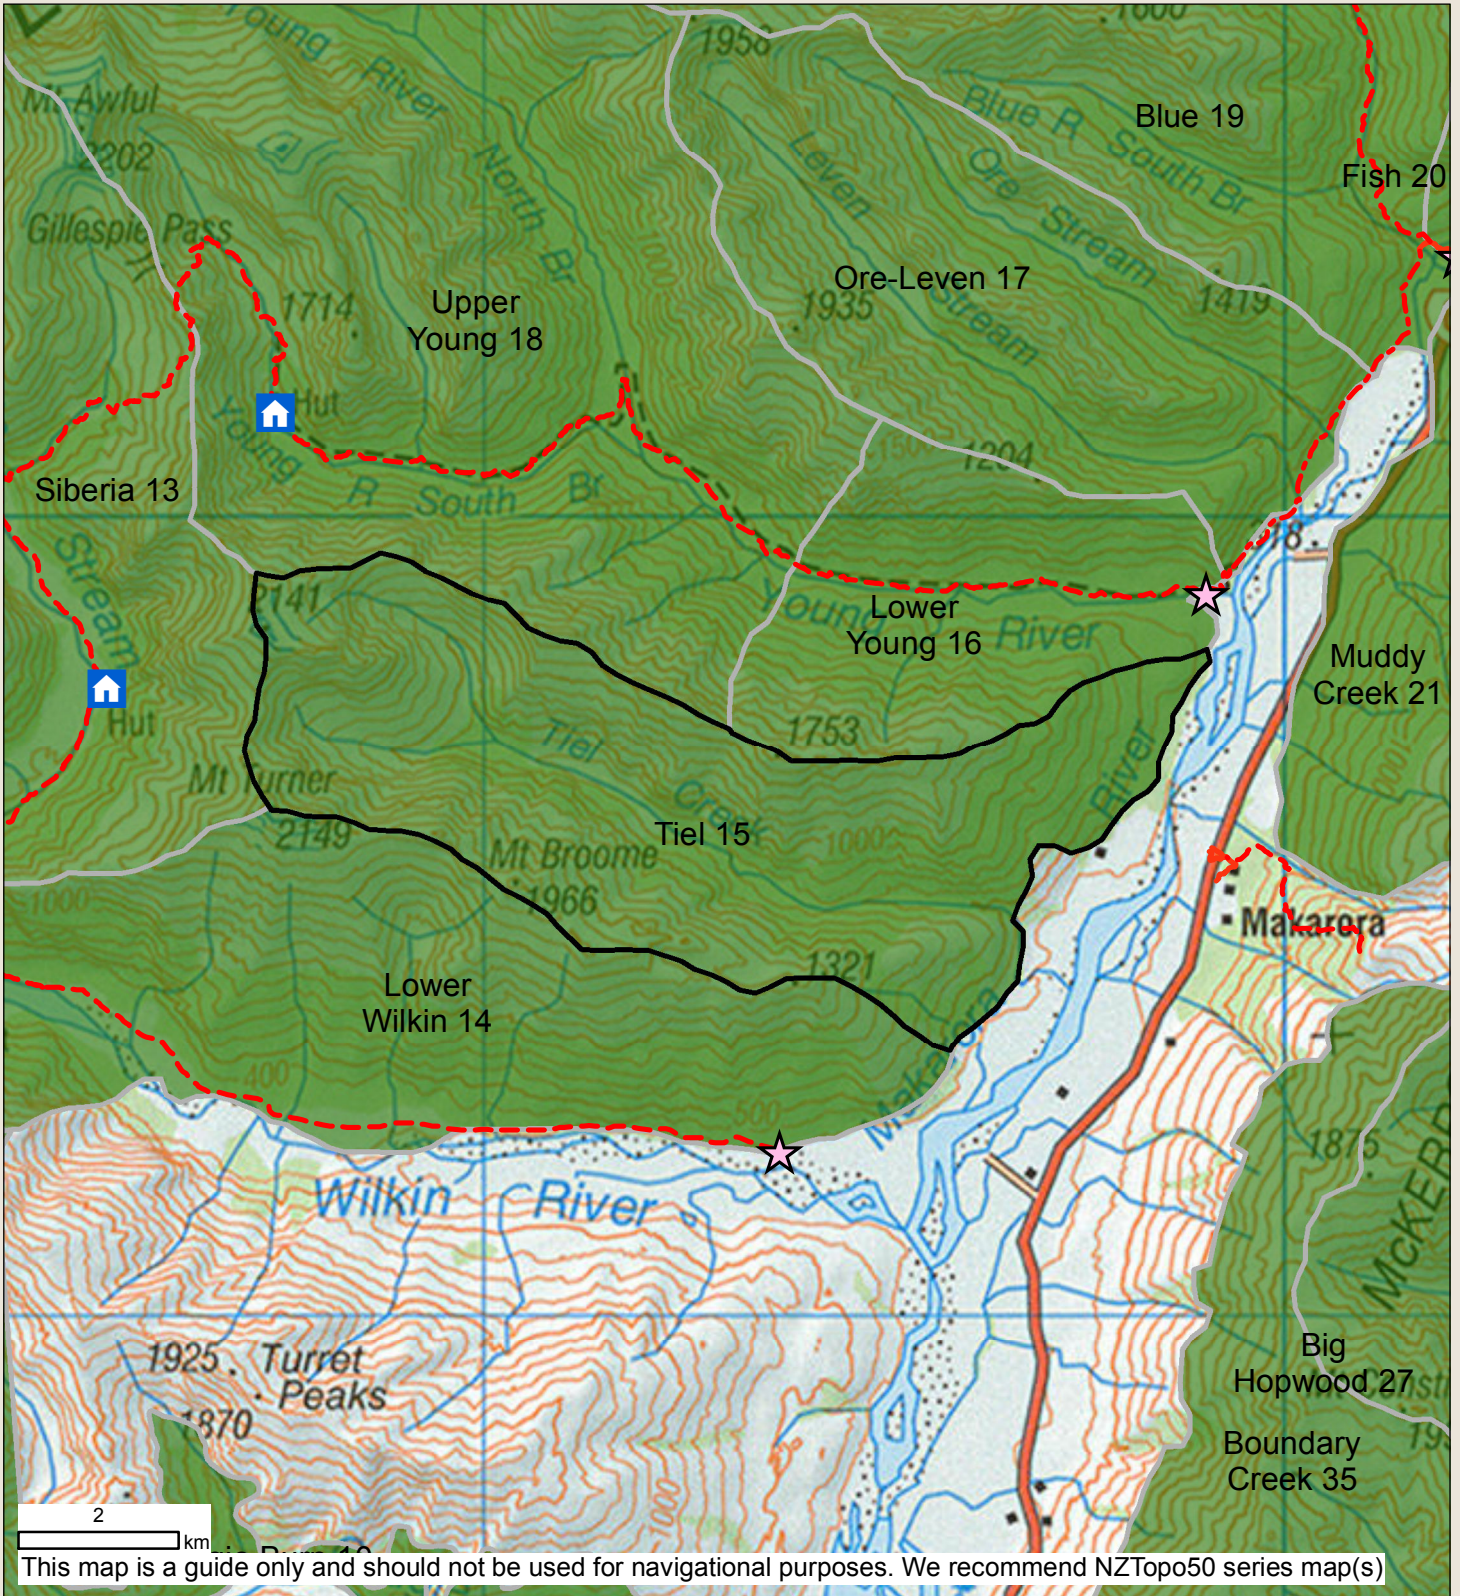

This map is a guide only and should not be used for navigational purposes. We recommend NZTopo50 series map(s)

- Boundary of this hunting block
- Landing point - described on DOC website
- Access point - described on DOC website
- Tracks
- 4WD
- Hunting is permitted
- Hunting is restricted
- Hunting is prohibited
- Other public conservation land
- Topo50 Sheetlines
- DOC Hut

**No dogs.**

**Helicopter access. Foot access by landowner permission**

**Balloted ROAR block from mid March to end April annually**