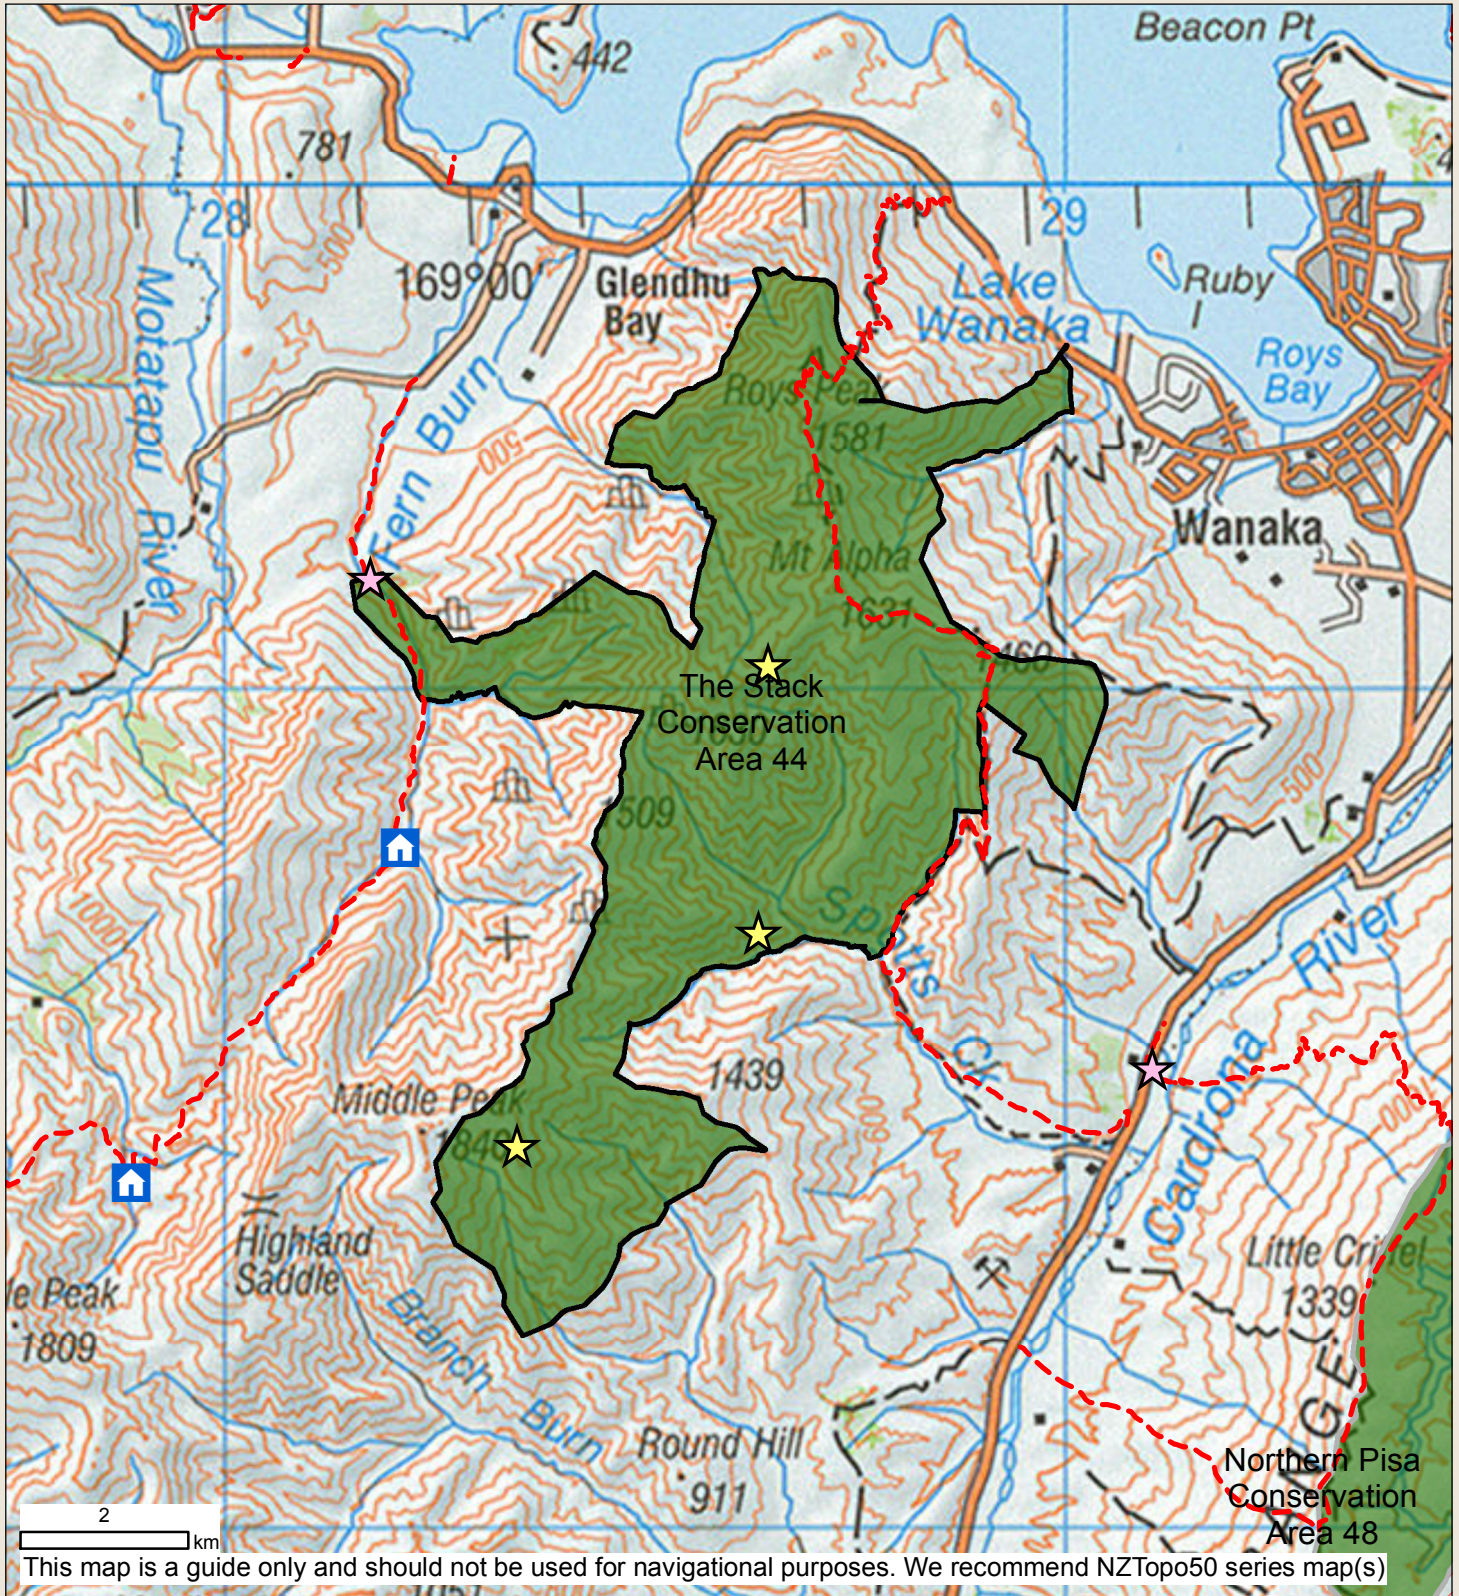

The Stack Conservation Area

BLOCK ID: 44

Check your permit and the DOC website for conditions that may apply to this area: www.doc.govt.nz/hunting

Department of Conservation
Te Papa Atawhai
New Zealand Government

- | | | |
|------------------------------------------|-----------------------|--------------------------------|
| Boundary of this hunting block | Hunting is permitted | Other public conservation land |
| Landing point - described on DOC website | Hunting is restricted | Topo50 Sheetlines |
| Access point - described on DOC website | Hunting is prohibited | DOC Hut |

Tracks
 4WD
Dogs by helicopter access only
Helicopter access. Foot access via Fern Burn only
Balloted ROAR block from mid March to end April annually