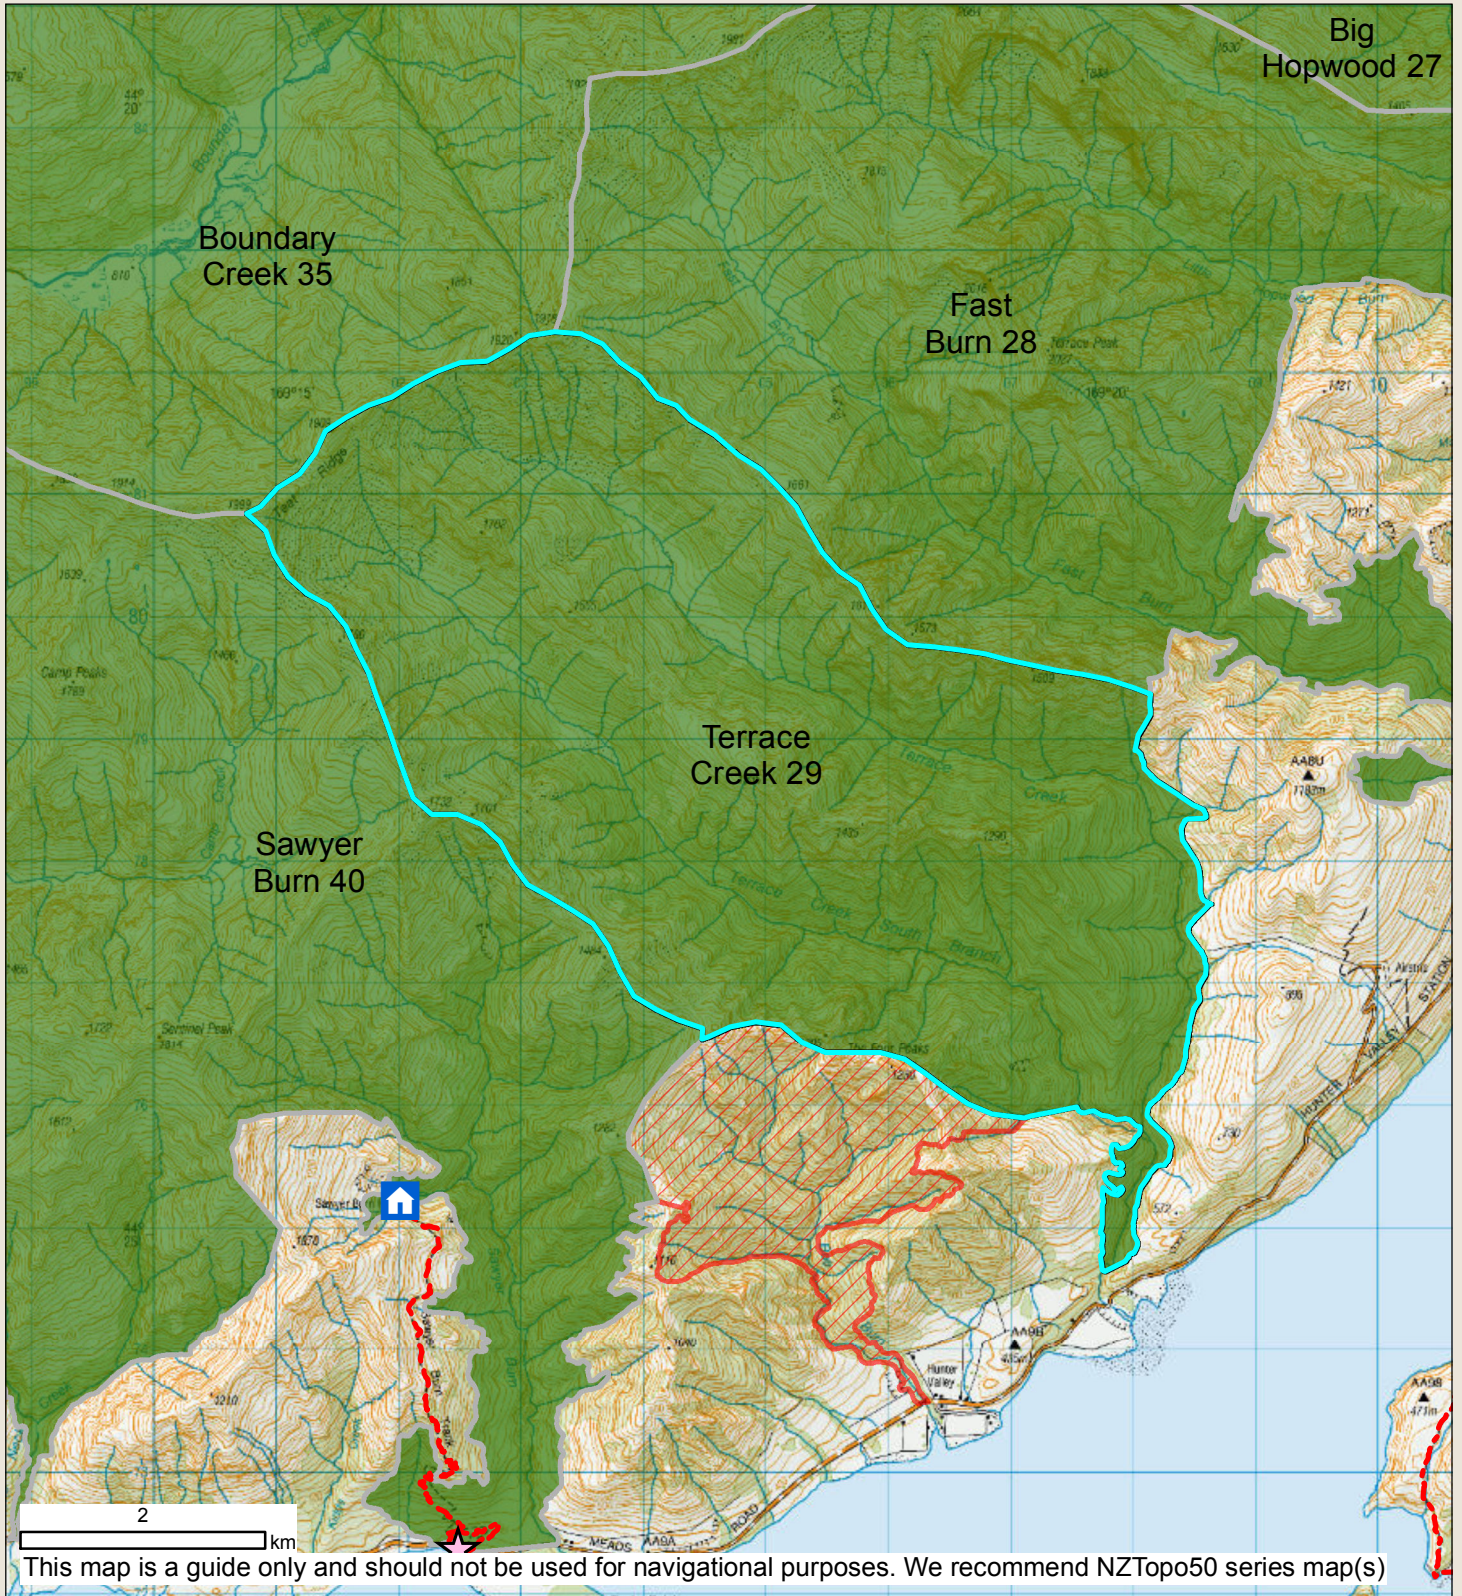

Terrace Creek

BLOCK ID: 29

Check your permit and the DOC website for conditions that may apply to this area: www.doc.govt.nz/hunting

Department of Conservation
Te Papa Atawhai
New Zealand Government

- | | | |
|--|---|--------------------------------|
| Boundary of this hunting block | Hunting is permitted | Other public conservation land |
| Landing point - described on DOC website | Hunting is restricted | Topo50 Sheetlines |
| Access point - described on DOC website | Hunting is prohibited | DOC Hut |
| Tracks | No dogs. | |
| 4WD | Helicopter access only | |
| | Balloted ROAR block from mid March to end April annually | |