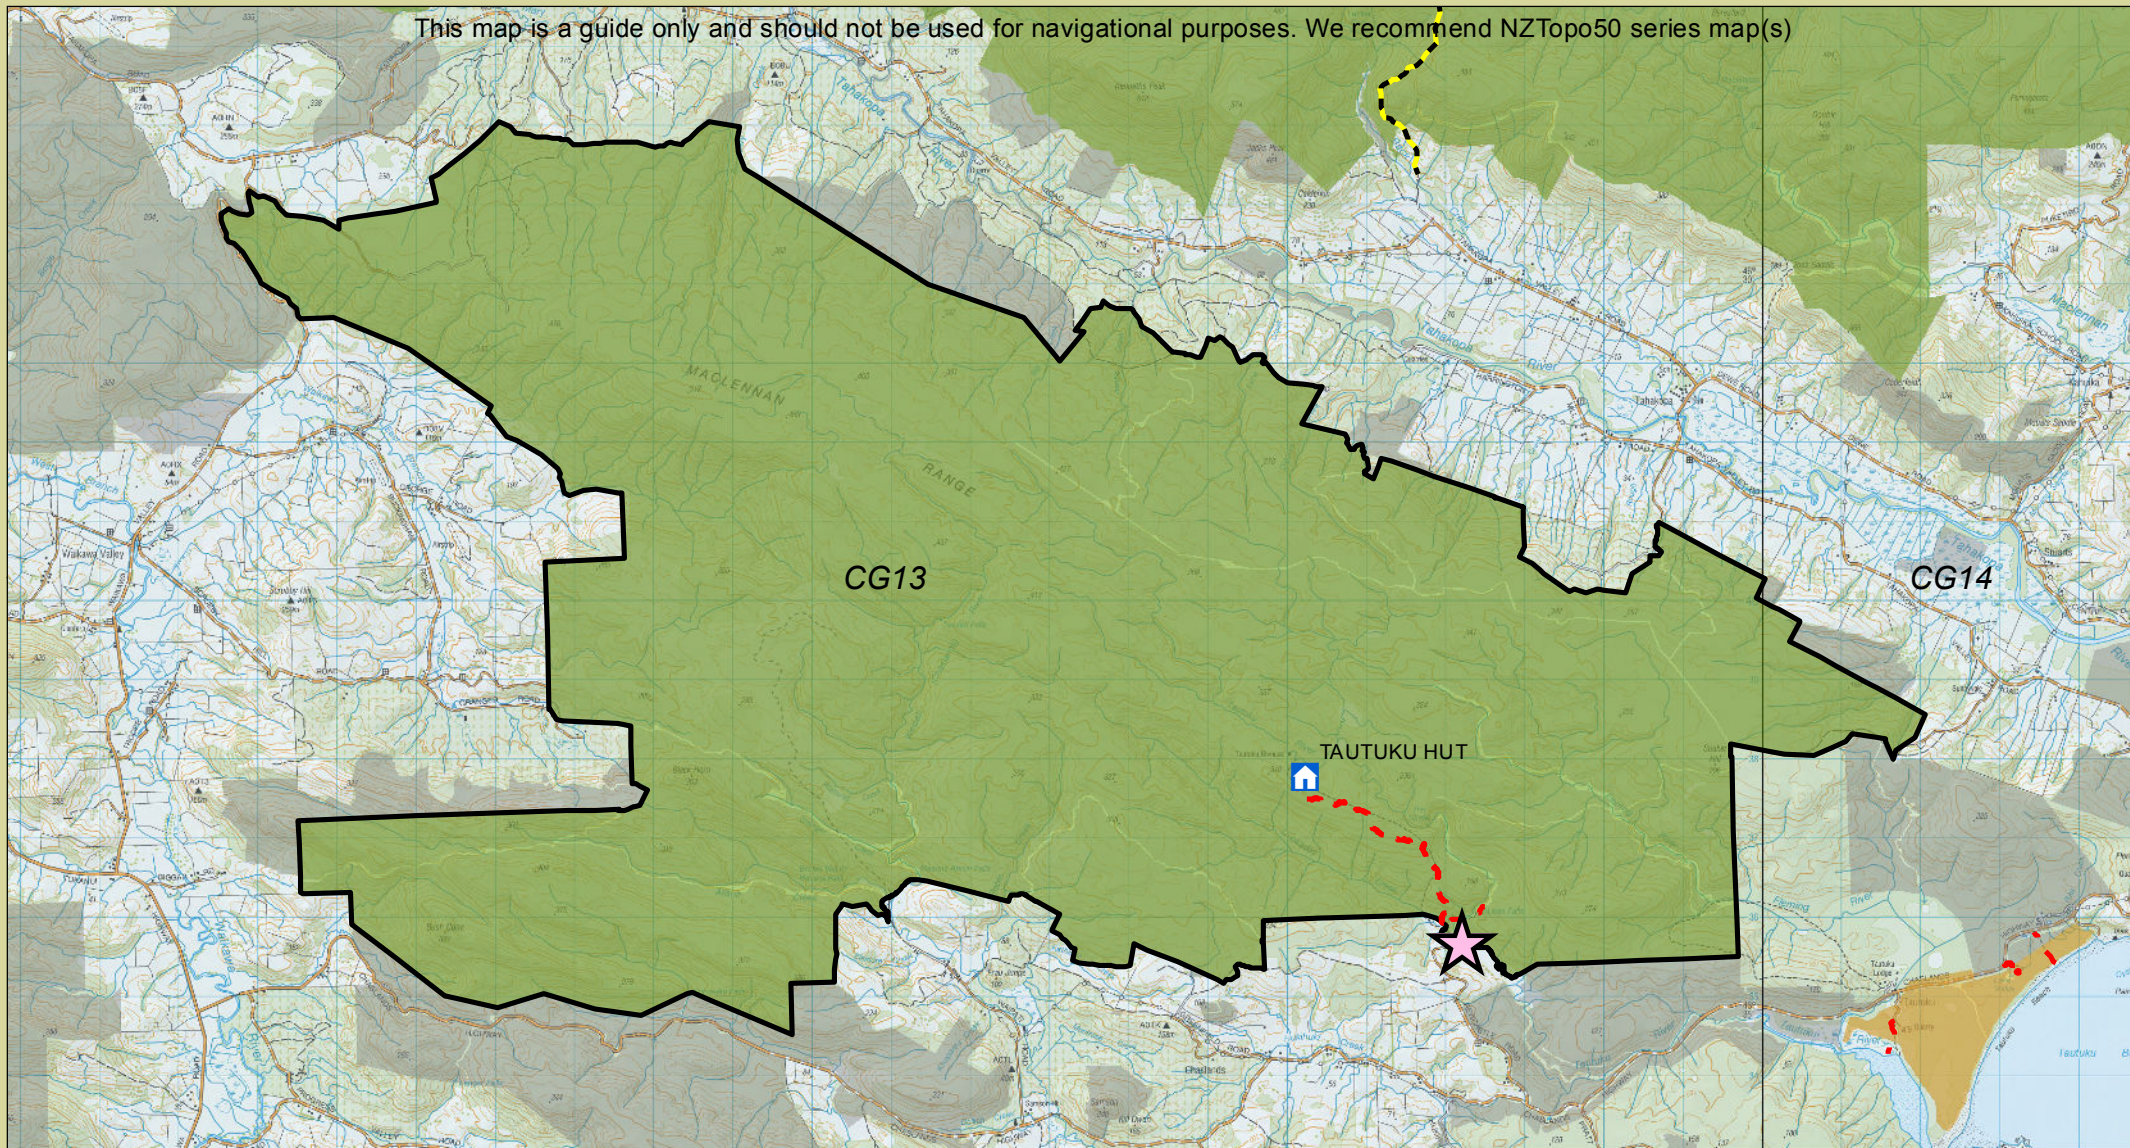

This map is a guide only and should not be used for navigational purposes. We recommend NZTopo50 series map(s)

Otago hunting Tautuku Forest

Check your permit and the DOC website for conditions that may apply to this area: www.doc.govt.nz/hunting

Department of Conservation
Te Papa Atawhai

Legend

Boundary of this hunting block

Access point - described on DOC website

DOC hut

NZTopo50 map sheet

Hunting is permitted

Hunting is restricted

Hunting is prohibited

Other public conservation land

DOC tracks - dog or firearm conditions may apply

Walking/Tramping

Route

4WD

New Zealand Government

1
km