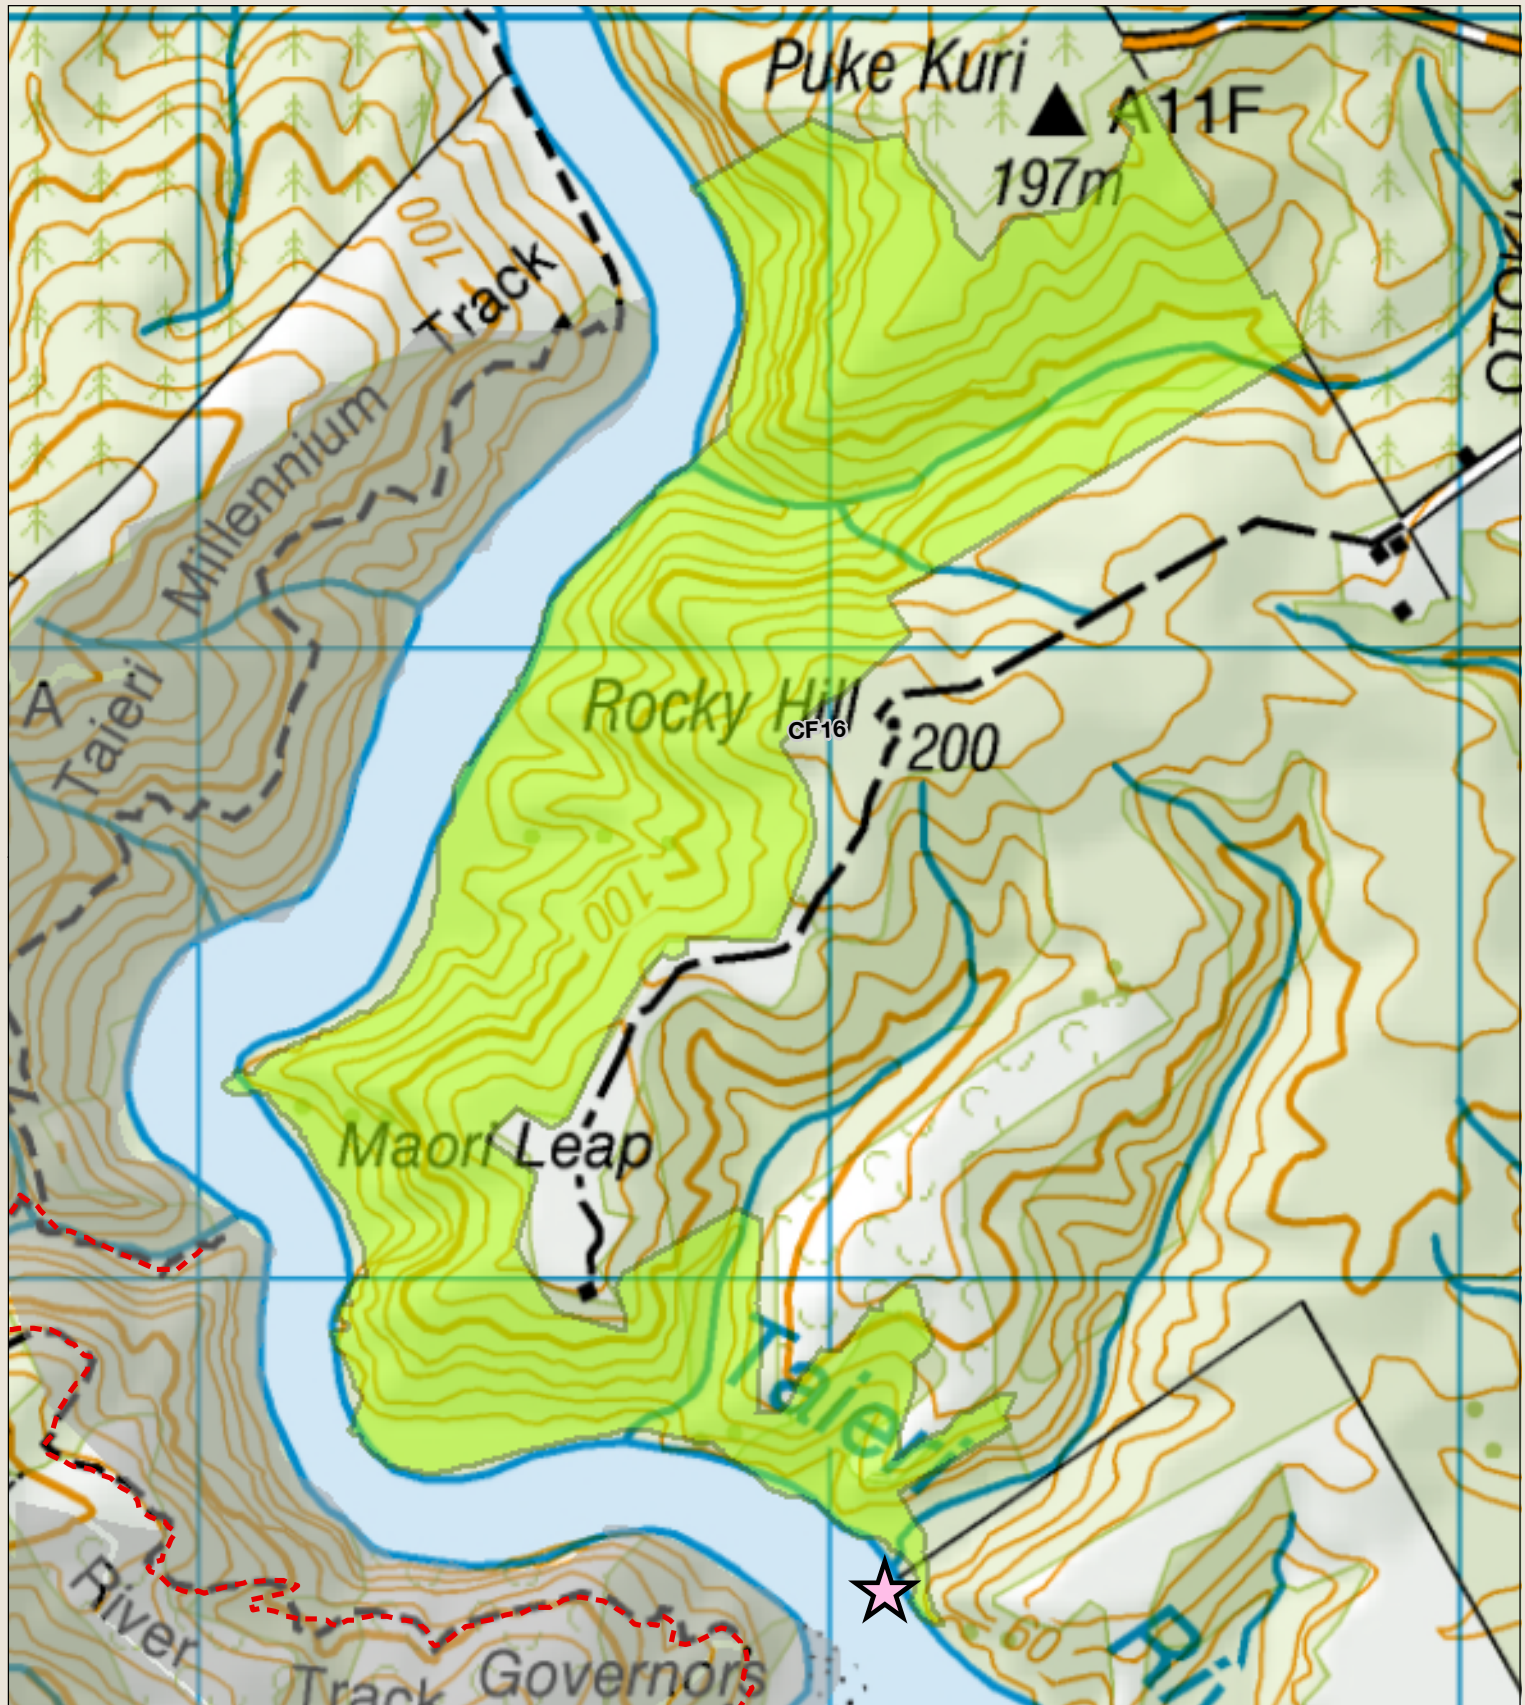

Coastal Otago north of the Catlins Taieri River hunting permit map

Department of Conservation
Te Papa Atawhai

Your permit is valid only for the area shown as green in this map

This map is a guide only and should not be used for navigational purposes. We recommend NZTopo50 series map(s)

- | | | |
|---|---|--|
| Boundary of this hunting block | Hunting is prohibited | DOC tracks - dog or firearm conditions may apply |
| Access point - described on DOC website | Hunting is permitted | Tracks |
| DOC Hut | Hunting is restricted due to; | 4WD |
| Topo50 Sheetlines | Balloted ROAR block from 20th March to 20th April inclusive
- open hunting outside these dates | Other public conservation land |