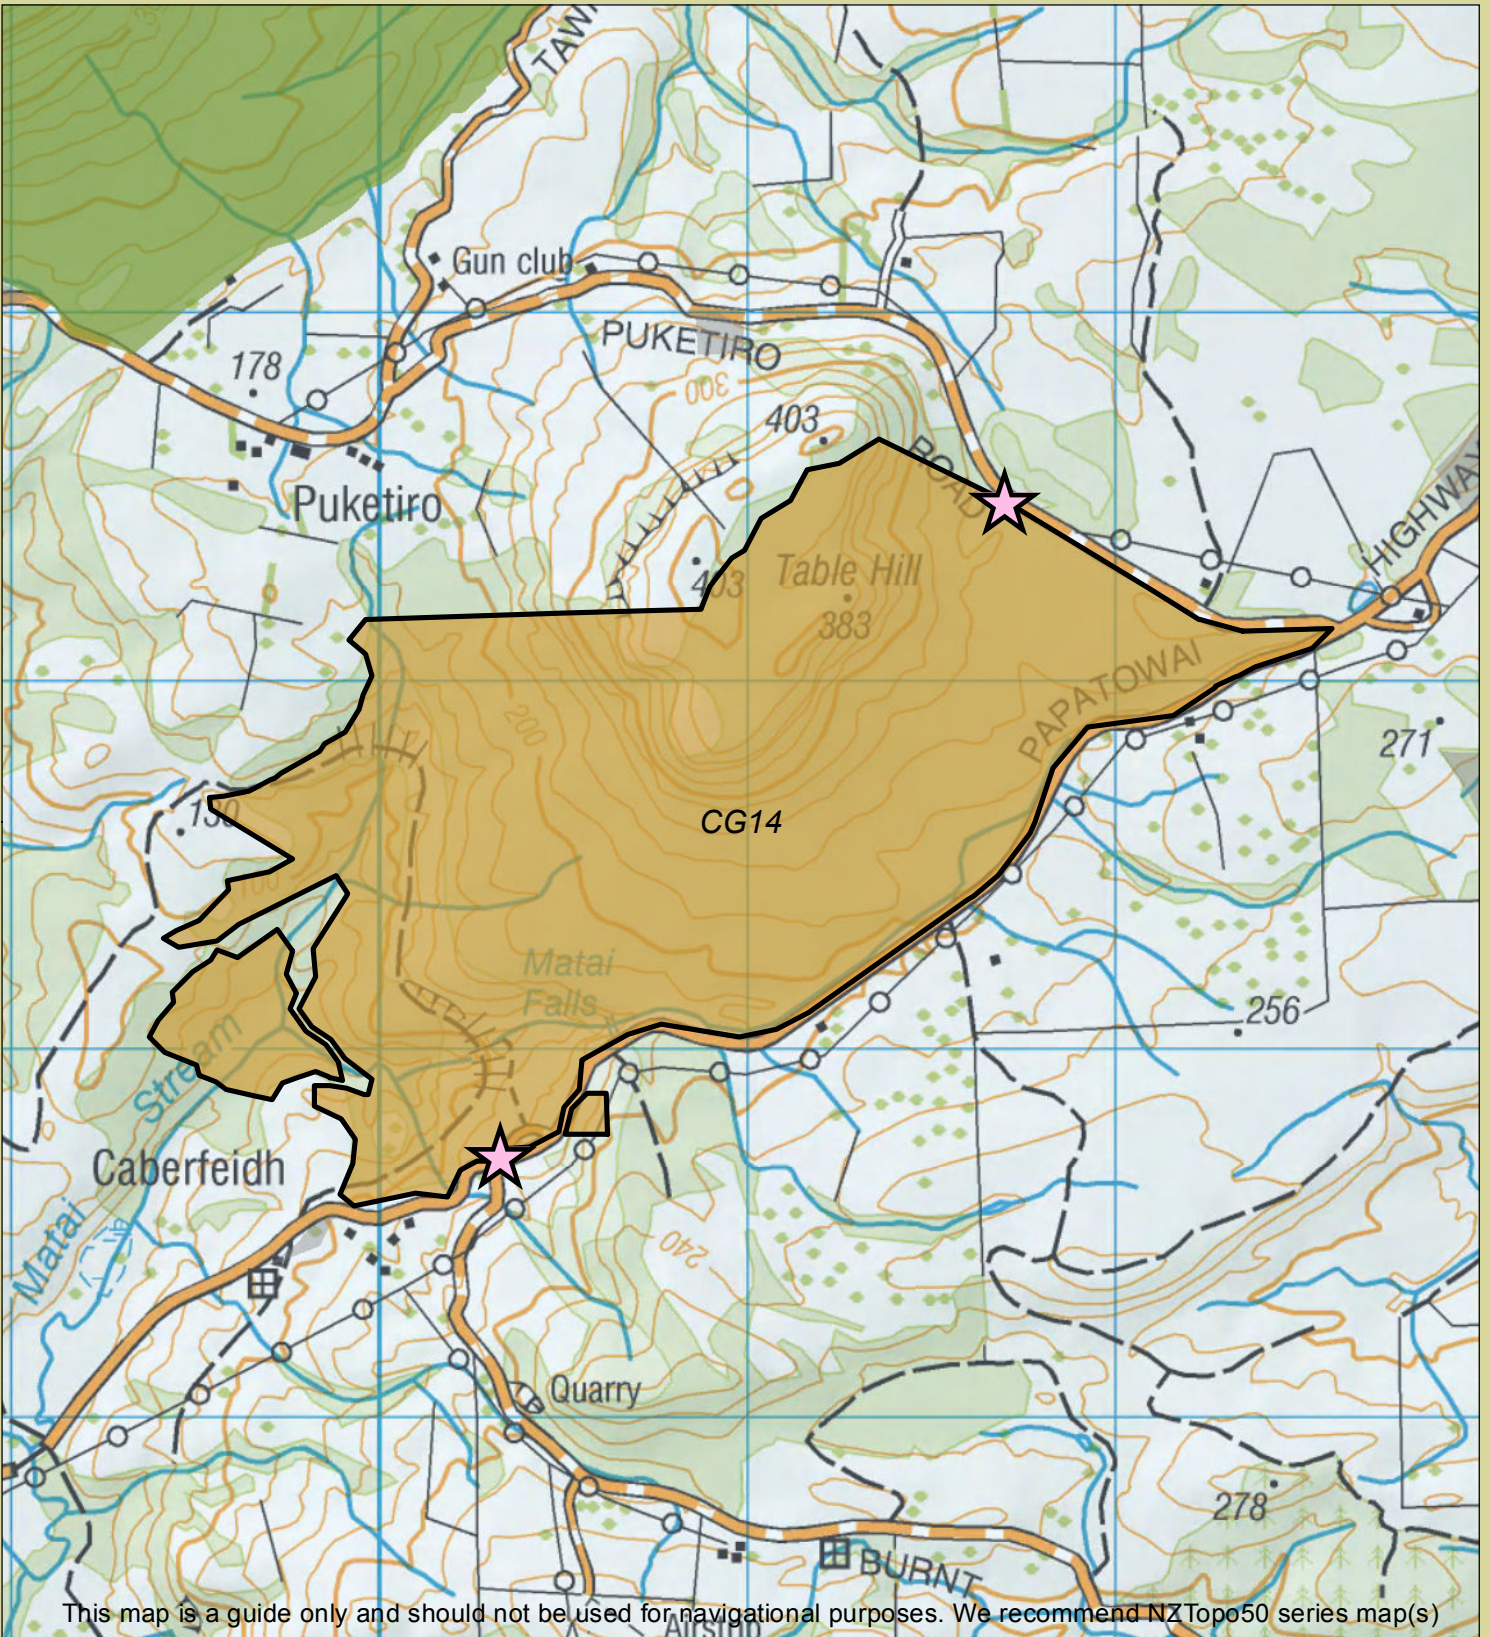

Otago hunting

Table Hill

Check your permit and the DOC website for conditions that may apply to this area: www.doc.govt.nz/hunting

Department of Conservation
Te Papa Atawhai

This map is a guide only and should not be used for navigational purposes. We recommend NZTopo50 series map(s)

Legend

Boundary of this hunting block	Hunting is permitted	DOC tracks - dog or firearm conditions may apply
Access point - described on DOC website	Hunting is restricted	Route
DOC hut	Hunting is prohibited	4WD
CA11 NZTopo50 map sheet	Other public conservation land	