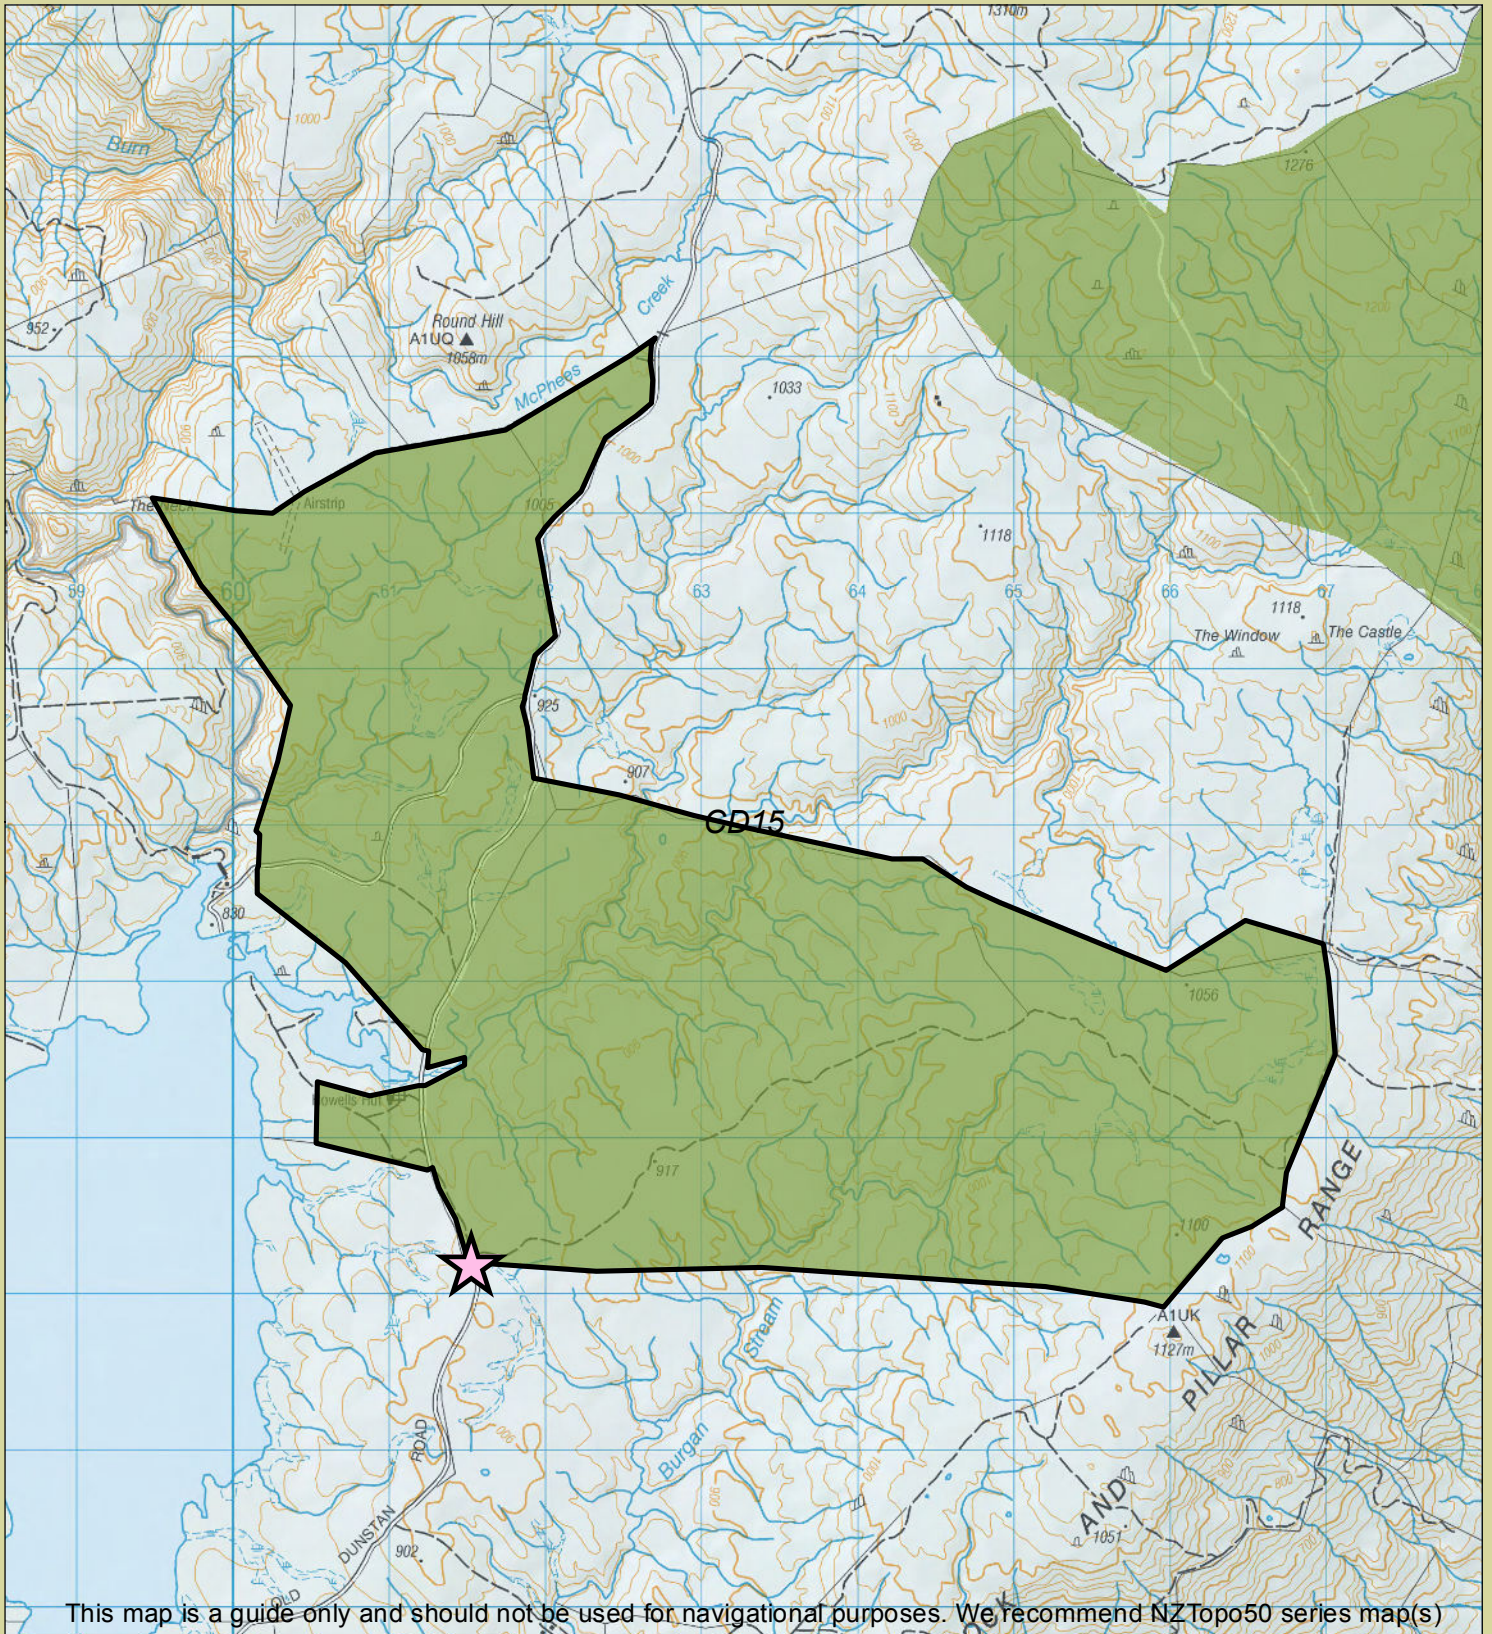

# Otago hunting Stonehurst

Department of Conservation  
*Te Papa Atawhai*

Check your permit and the DOC website for conditions that may apply to this area: [www.doc.govt.nz/hunting](http://www.doc.govt.nz/hunting)

This map is a guide only and should not be used for navigational purposes. We recommend NZ Topo50 series map(s)

## Legend

- |   |                                |  |
|---|--------------------------------|--|
| Boundary of this hunting block          | Hunting is permitted           | DOC tracks - dog or firearm conditions may apply |
| Access point - described on DOC website | Hunting is restricted          | Route  |
| DOC hut                                 | Hunting is prohibited          | 4WD  |
| CA11 NZTopo50 map sheet                 | Other public conservation land |  |