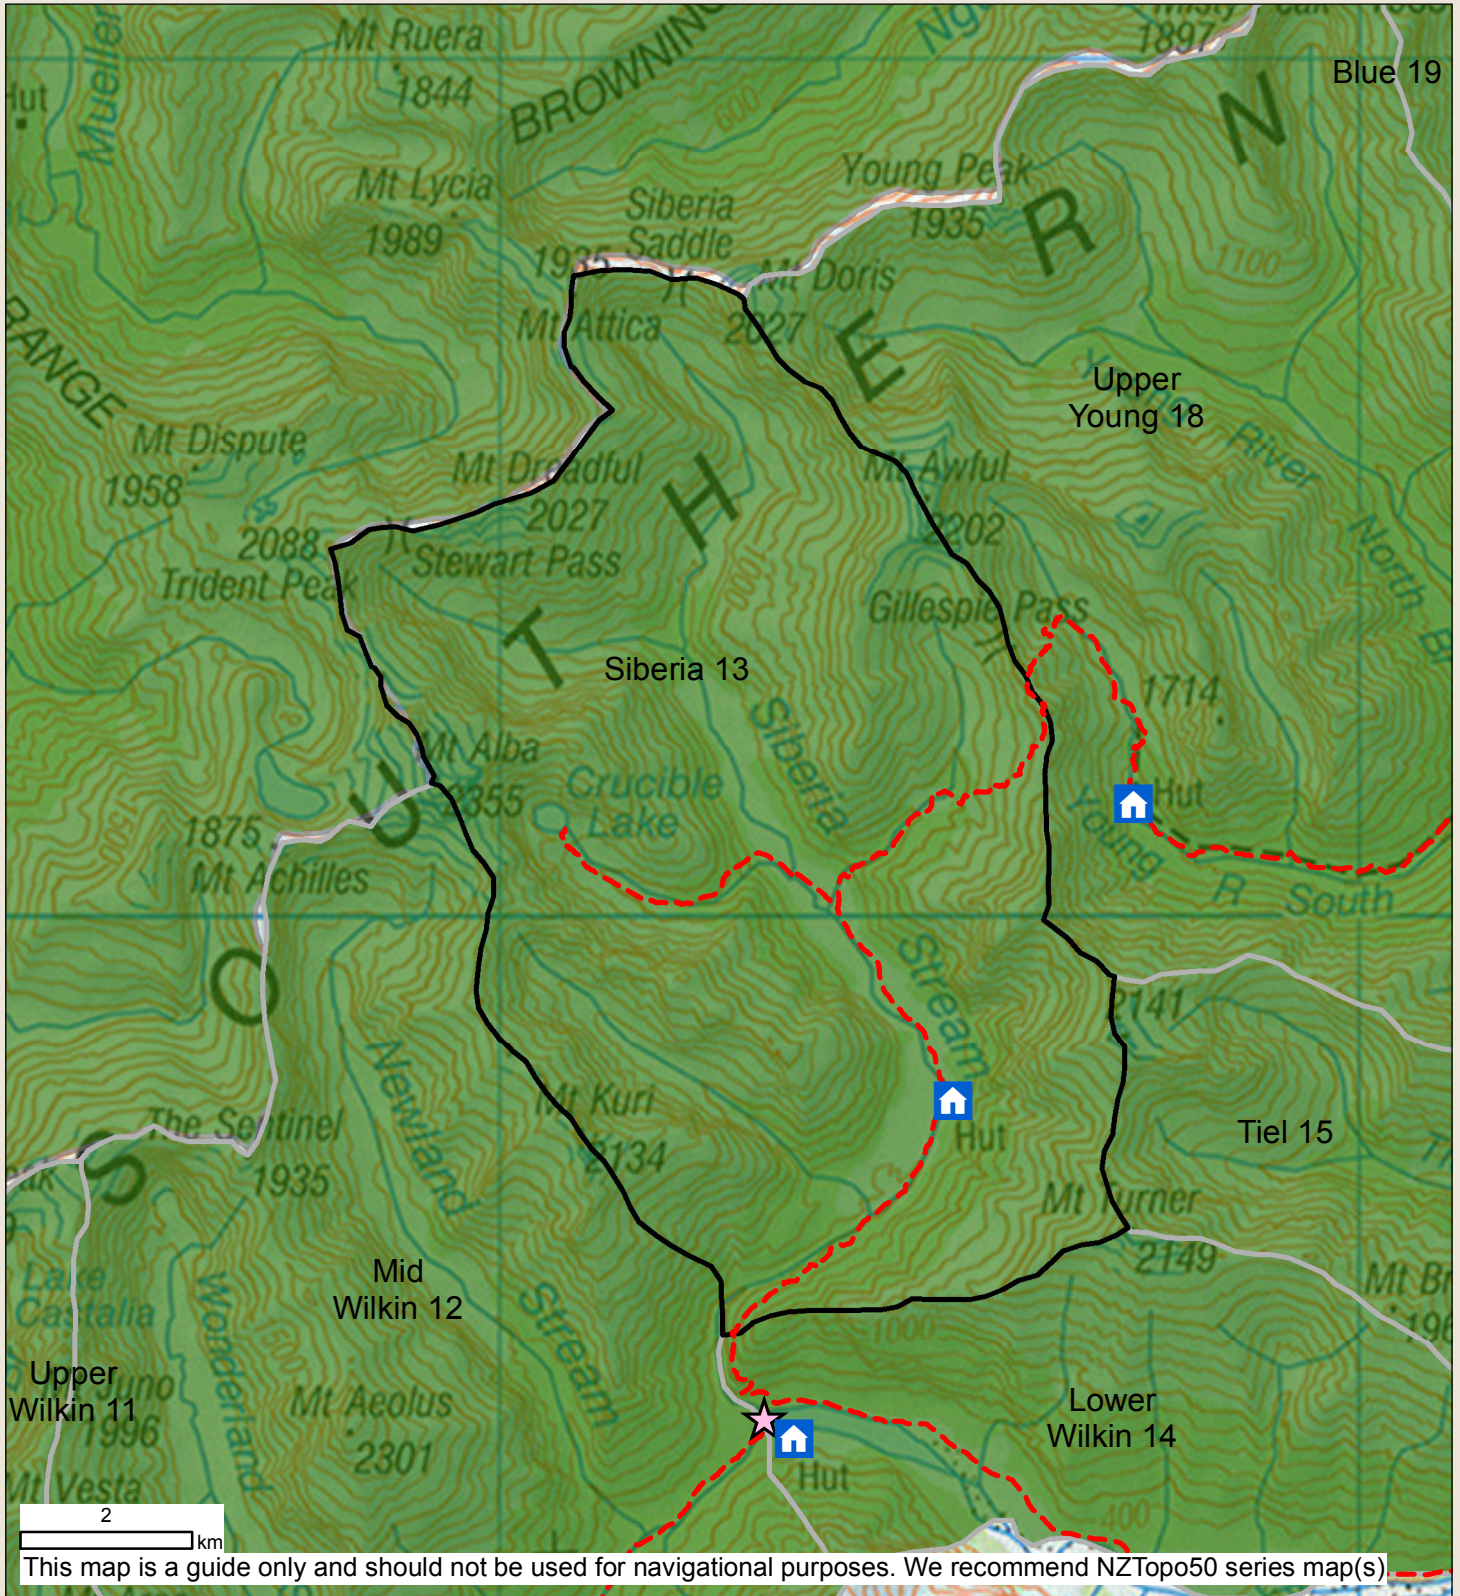

Siberia

BLOCK ID: 13

Check your permit and the DOC website for conditions that may apply to this area: www.doc.govt.nz/hunting

Department of Conservation
Te Papa Atawhai
New Zealand Government

This map is a guide only and should not be used for navigational purposes. We recommend NZTopo50 series map(s)

- Boundary of this hunting block
 - Hunting is permitted
 - Hunting is restricted
 - Other public conservation land
 - Landing point - described on DOC website
 - Hunting is restricted
 - Topo50 Sheetlines
 - Access point - described on DOC website
 - Hunting is prohibited
 - DOC Hut
 - Tracks
 - 4WD
- No dogs.**
Aircraft access. Jetboat access to Kerin Forks Hut or walking access.
Balloted ROAR block from mid March to end April annually