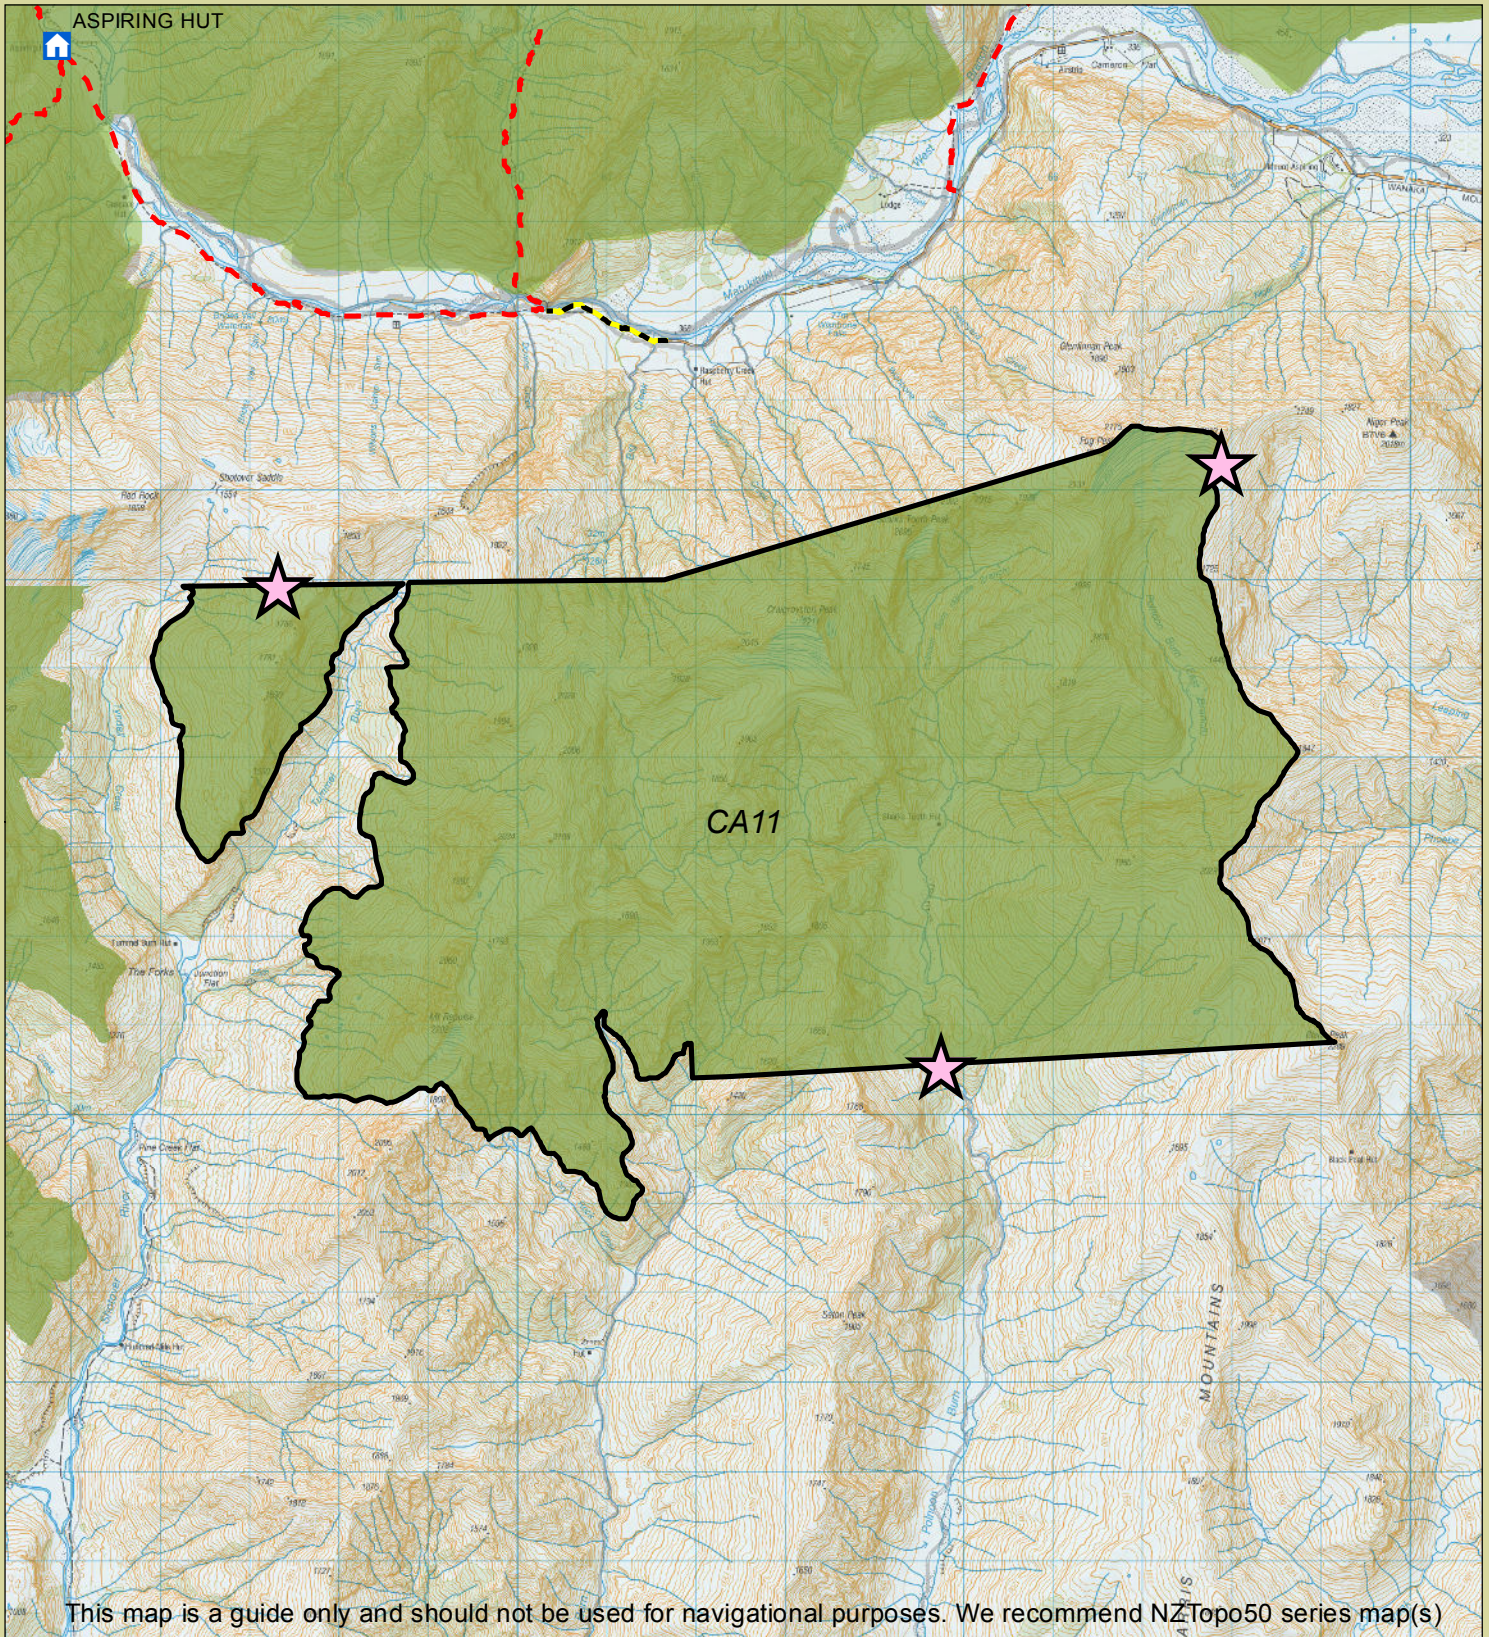

# Otago hunting Sharks Tooth

Department of Conservation  
*Te Papa Atawhai*

Check your permit and the DOC website for conditions that may apply to this area: [www.doc.govt.nz/hunting](http://www.doc.govt.nz/hunting)

## Legend

- |   |                                |  |
|---|--------------------------------|--|
| Boundary of this hunting block          | Hunting is permitted           | DOC tracks - dog or firearm conditions may apply |
| Access point - described on DOC website | Hunting is restricted          | Route  |
| DOC hut                                 | Hunting is prohibited          | 4WD  |
| CA11 NZTopo50 map sheet                 | Other public conservation land |  |