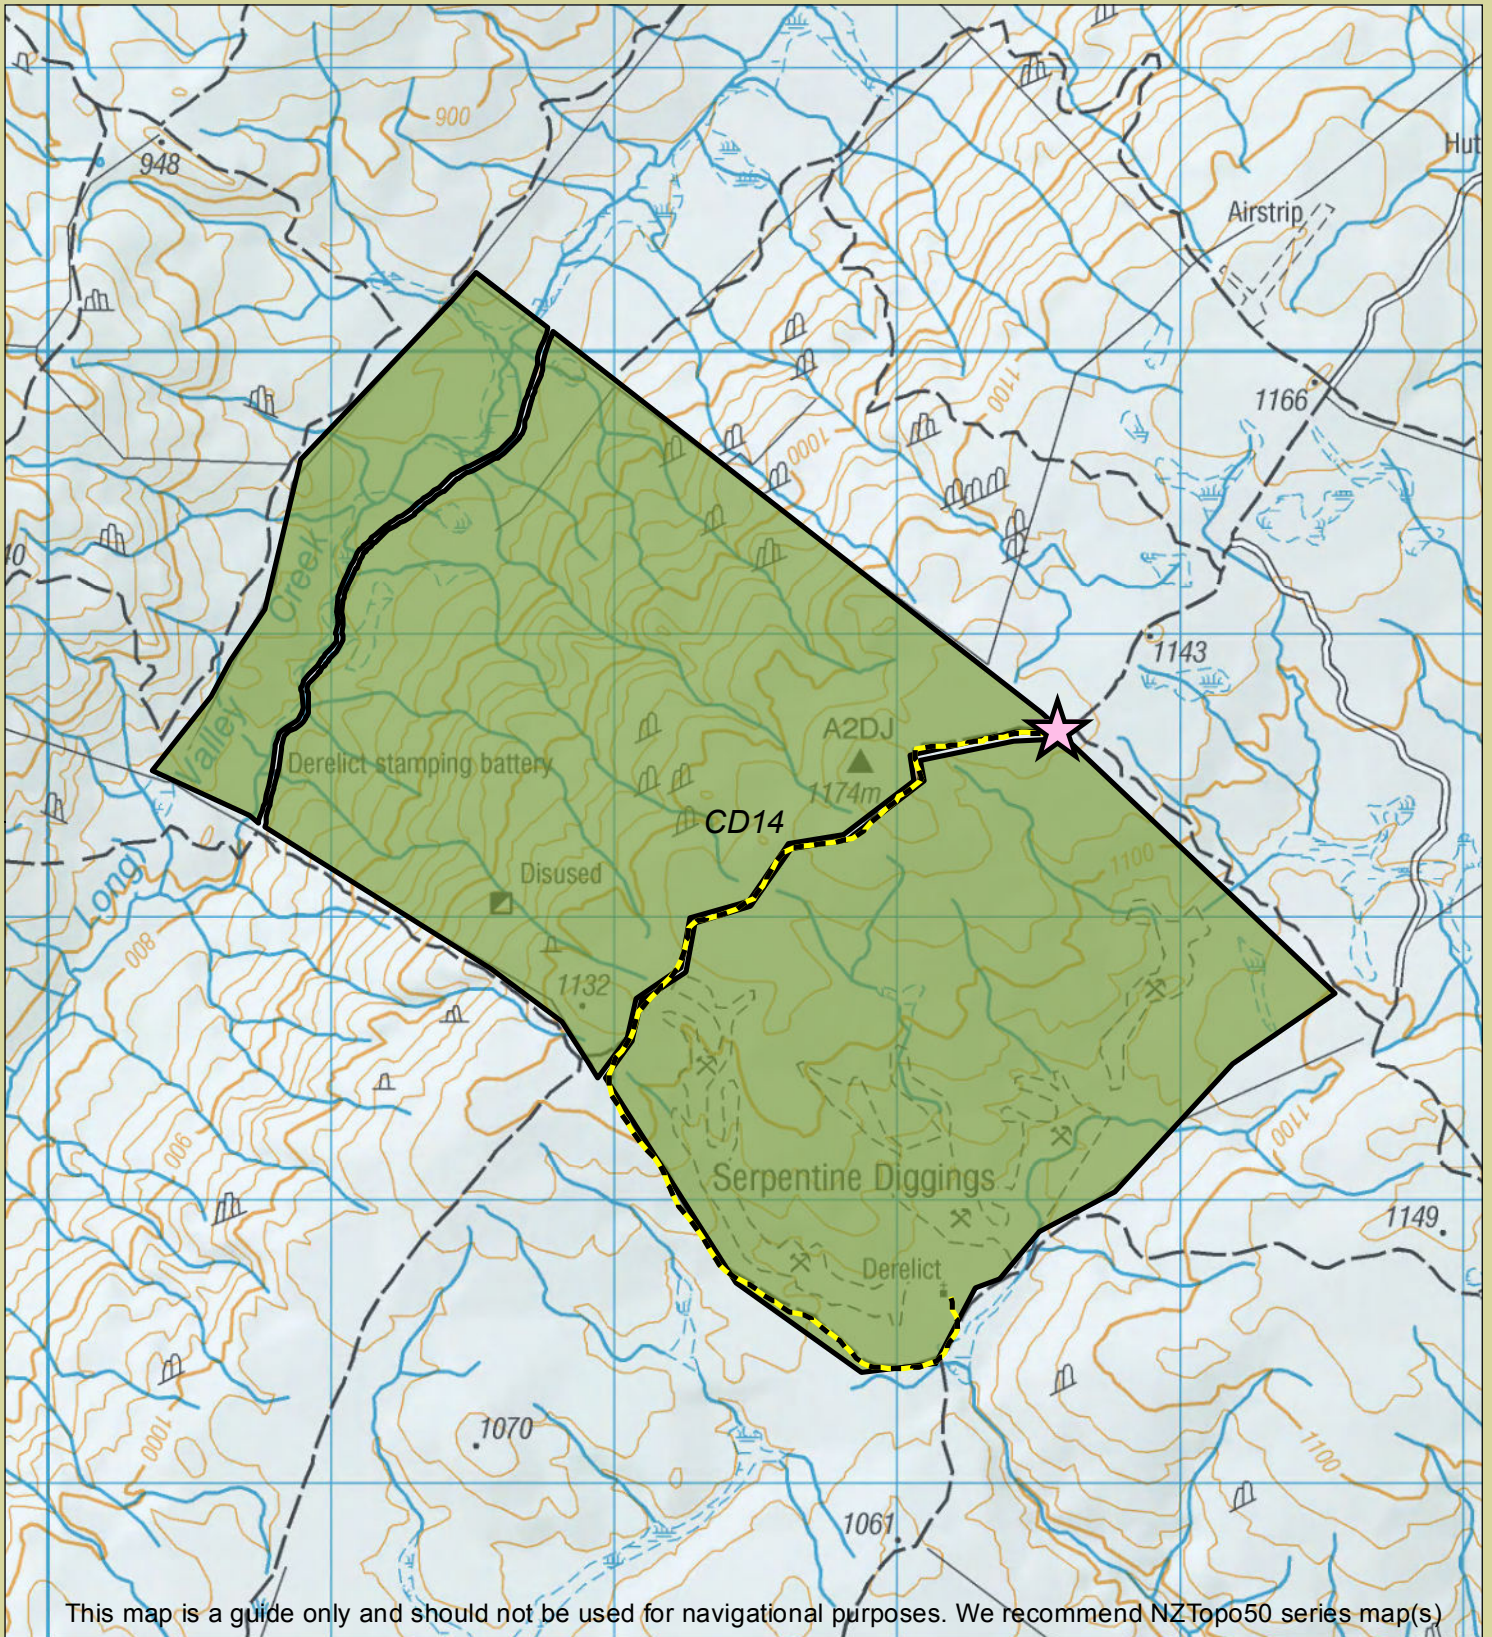

# Otago hunting Serpentine

Department of Conservation  
*Te Papa Atawhai*

Check your permit and the DOC website for conditions that may apply to this area: [www.doc.govt.nz/hunting](http://www.doc.govt.nz/hunting)

## Legend

- |   |                                |  |
|---|--------------------------------|--|
| Boundary of this hunting block          | Hunting is permitted           | DOC tracks - dog or firearm conditions may apply |
| Access point - described on DOC website | Hunting is restricted          | Walking/Tramping                                 |
| DOC hut                                 | Hunting is prohibited          | Route  |
| NZTopo50 map sheet                      | Other public conservation land | 4WD  |