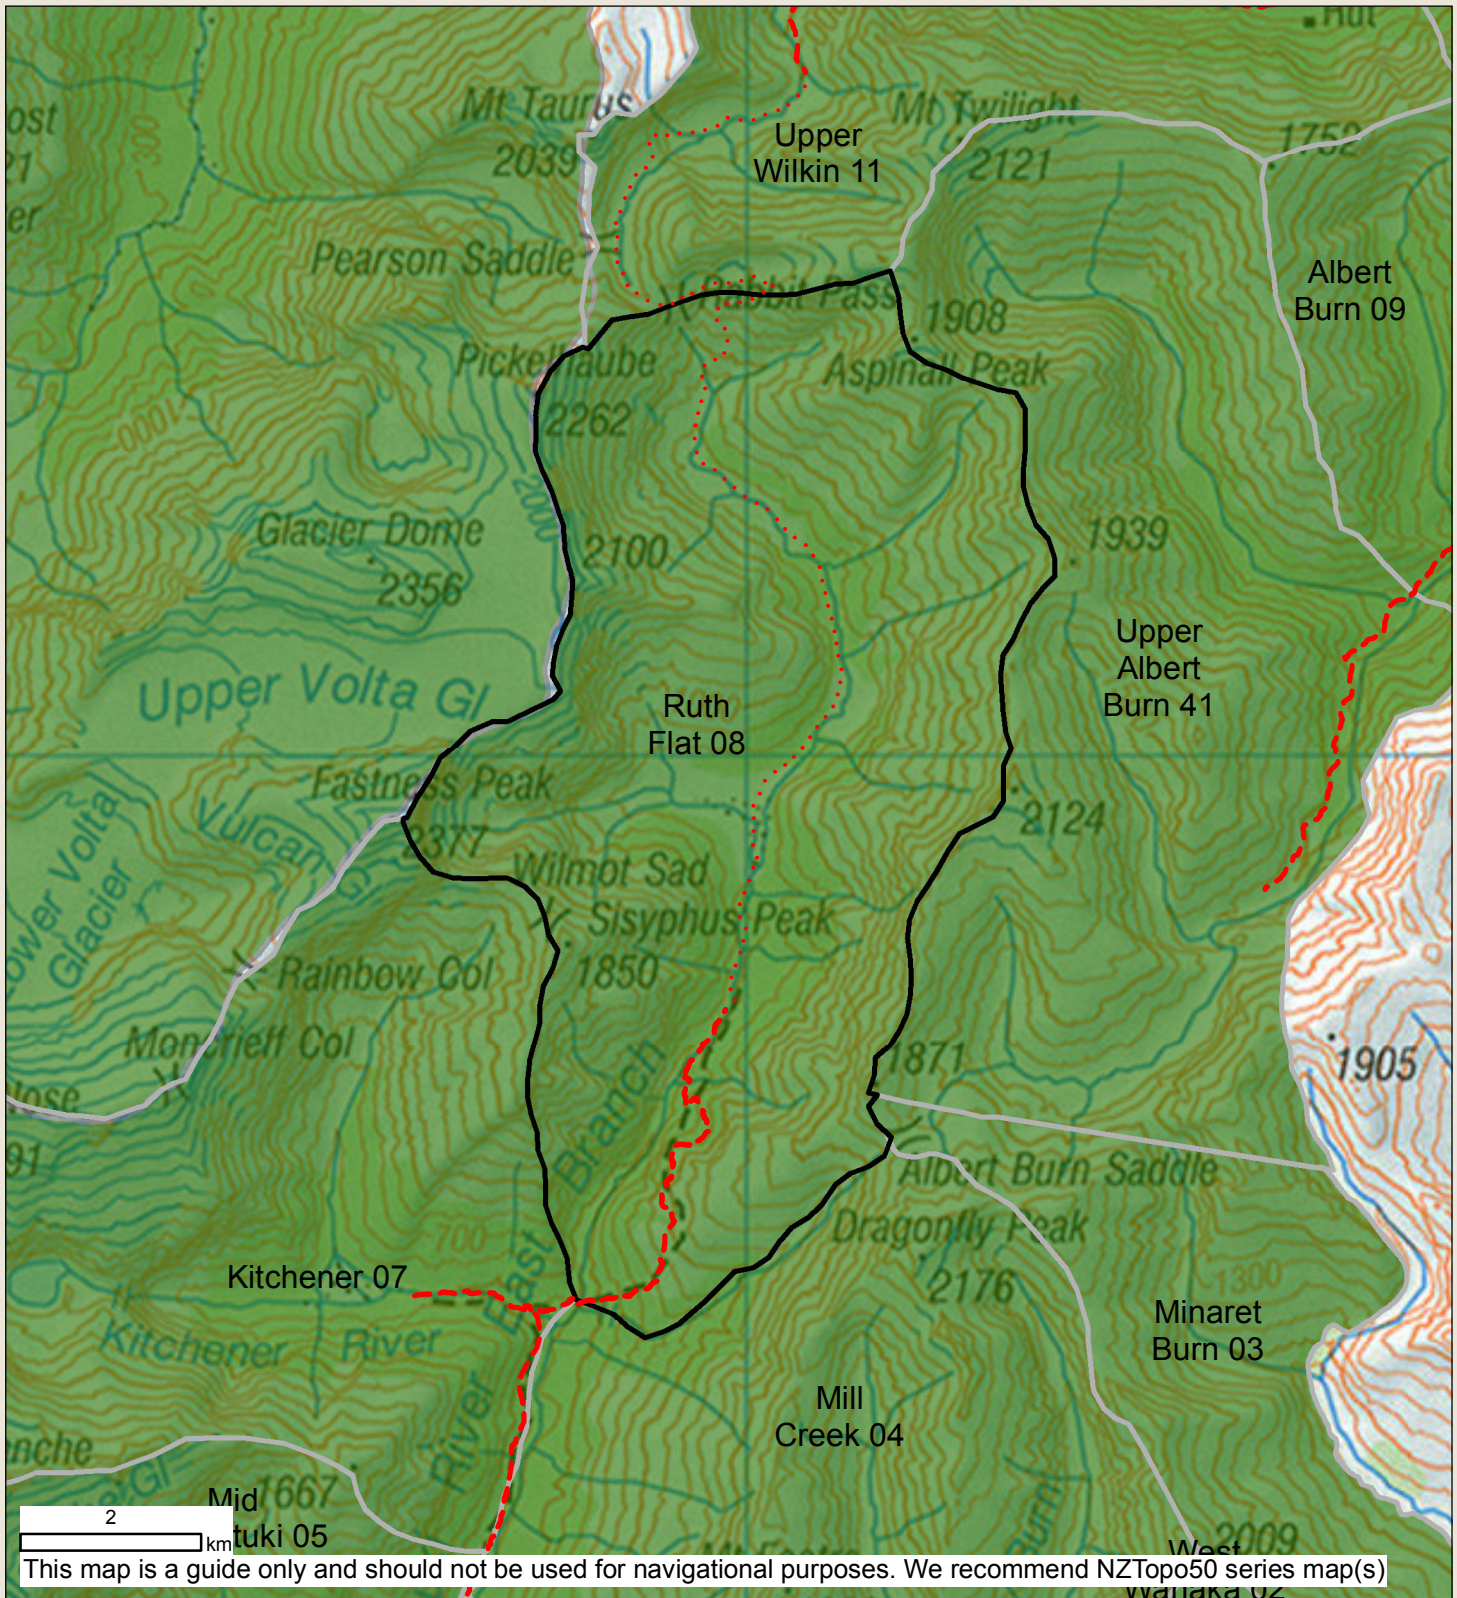

# Ruth Flat

This map is a guide only and should not be used for navigational purposes. We recommend NZTopo50 series map(s)

- |  |   |                                |
|--|---|--------------------------------|
| Boundary of this hunting block           | Hunting is permitted                          | Other public conservation land |
| Landing point - described on DOC website | Hunting is restricted                         | Topo50 Sheetlines              |
| Access point - described on DOC website  | Hunting is prohibited                         | DOC Hut                        |
| Tracks                                   | <b>No dogs.</b>                               |                                |
| 4WD                                      | <b>No aircraft access - foot access only.</b> |                                |

**Balloted ROAR block from mid March to end April annually**