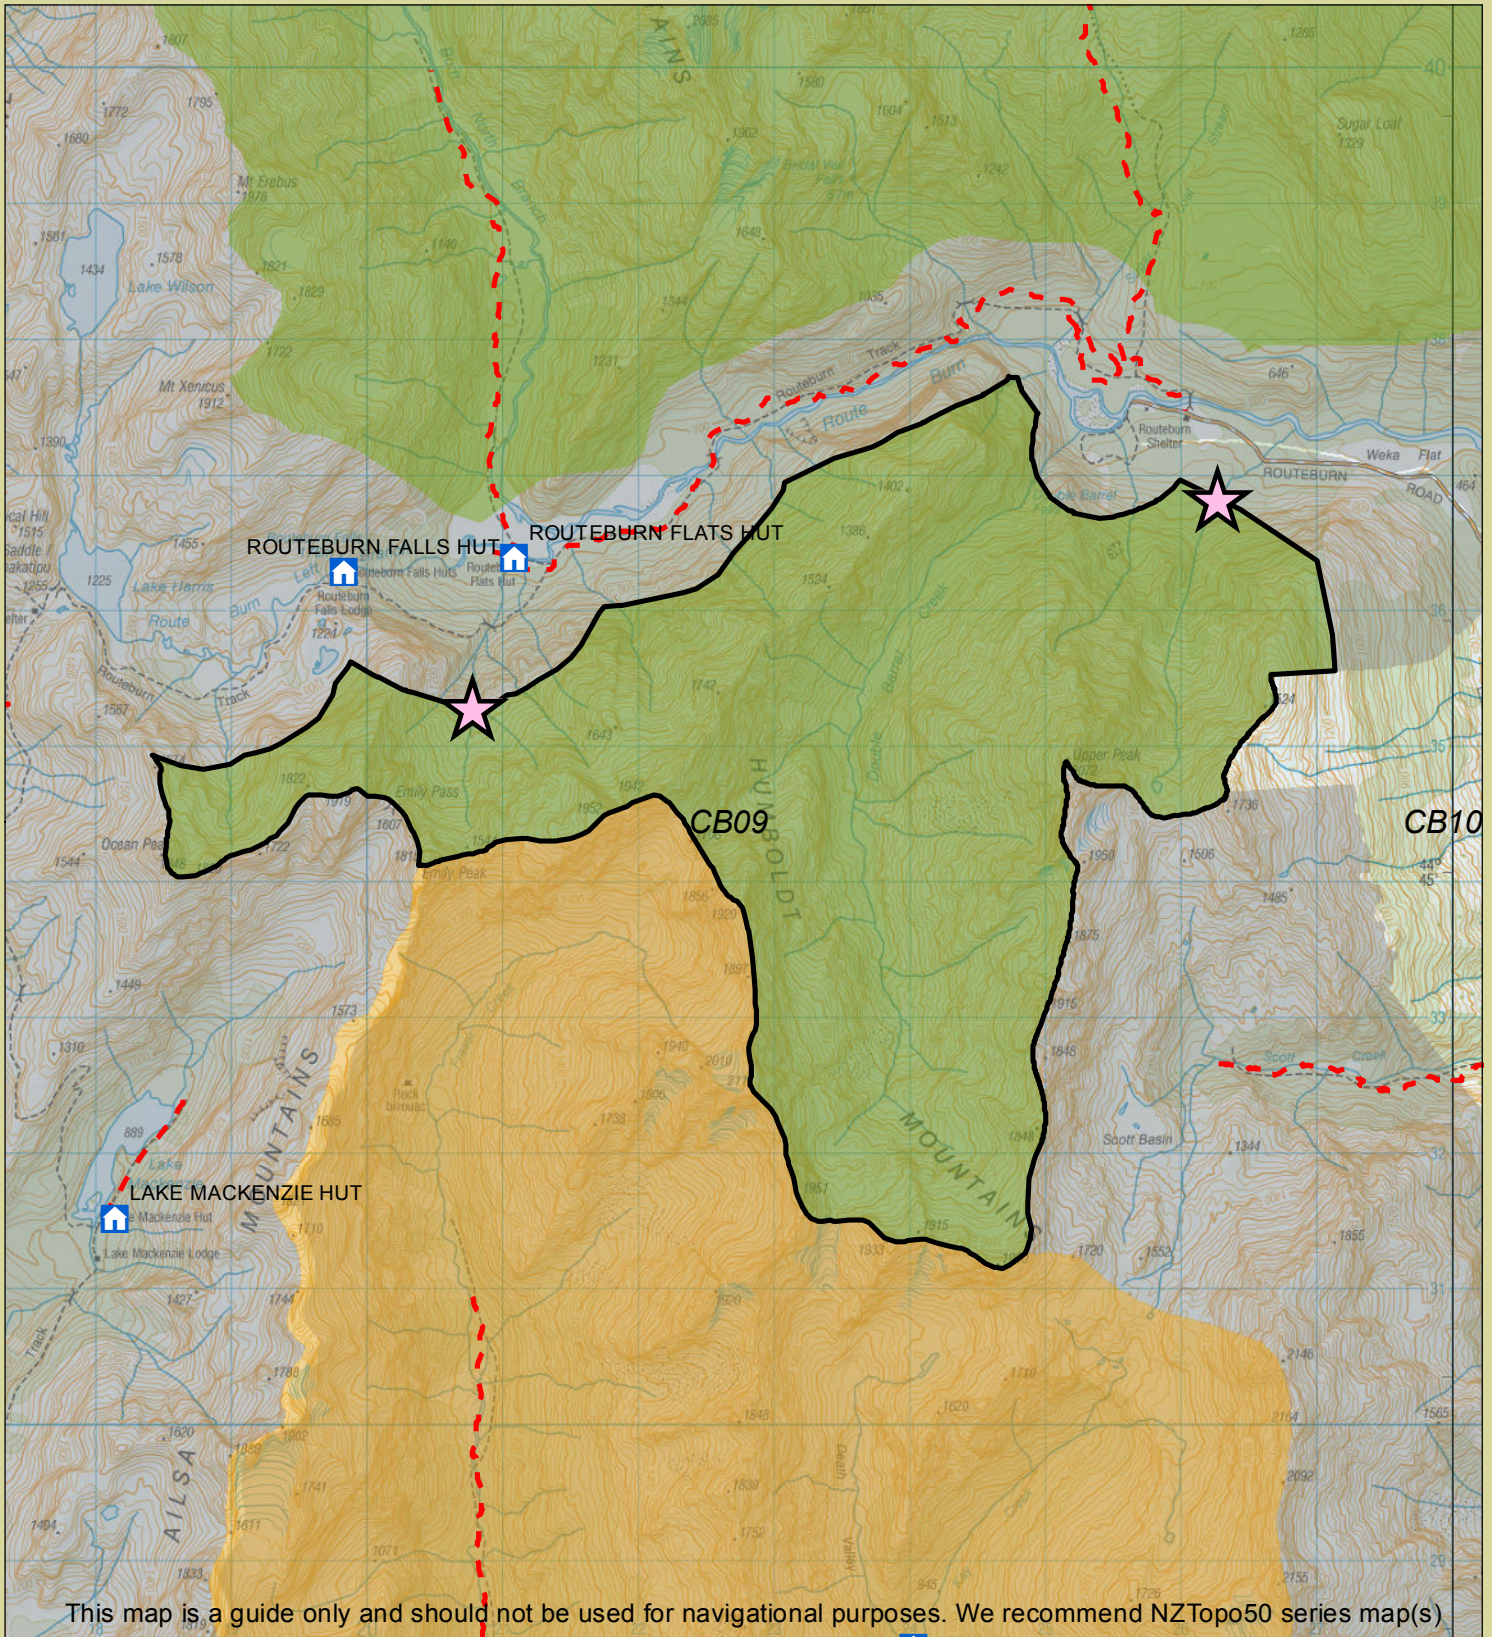

Otago hunting

Routeburn

Department of Conservation
Te Papa Atawhai

Check your permit and the DOC website for conditions that may apply to this area: www.doc.govt.nz/hunting

This map is a guide only and should not be used for navigational purposes. We recommend NZTopo50 series map(s)

Legend

- | | | |
|---|--------------------------------|--|
| Boundary of this hunting block | Hunting is permitted | DOC tracks - dog or firearm conditions may apply |
| Access point - described on DOC website | Hunting is restricted | Route |
| DOC hut | Hunting is prohibited | 4WD |
| CA11 NZTopo50 map sheet | Other public conservation land | |