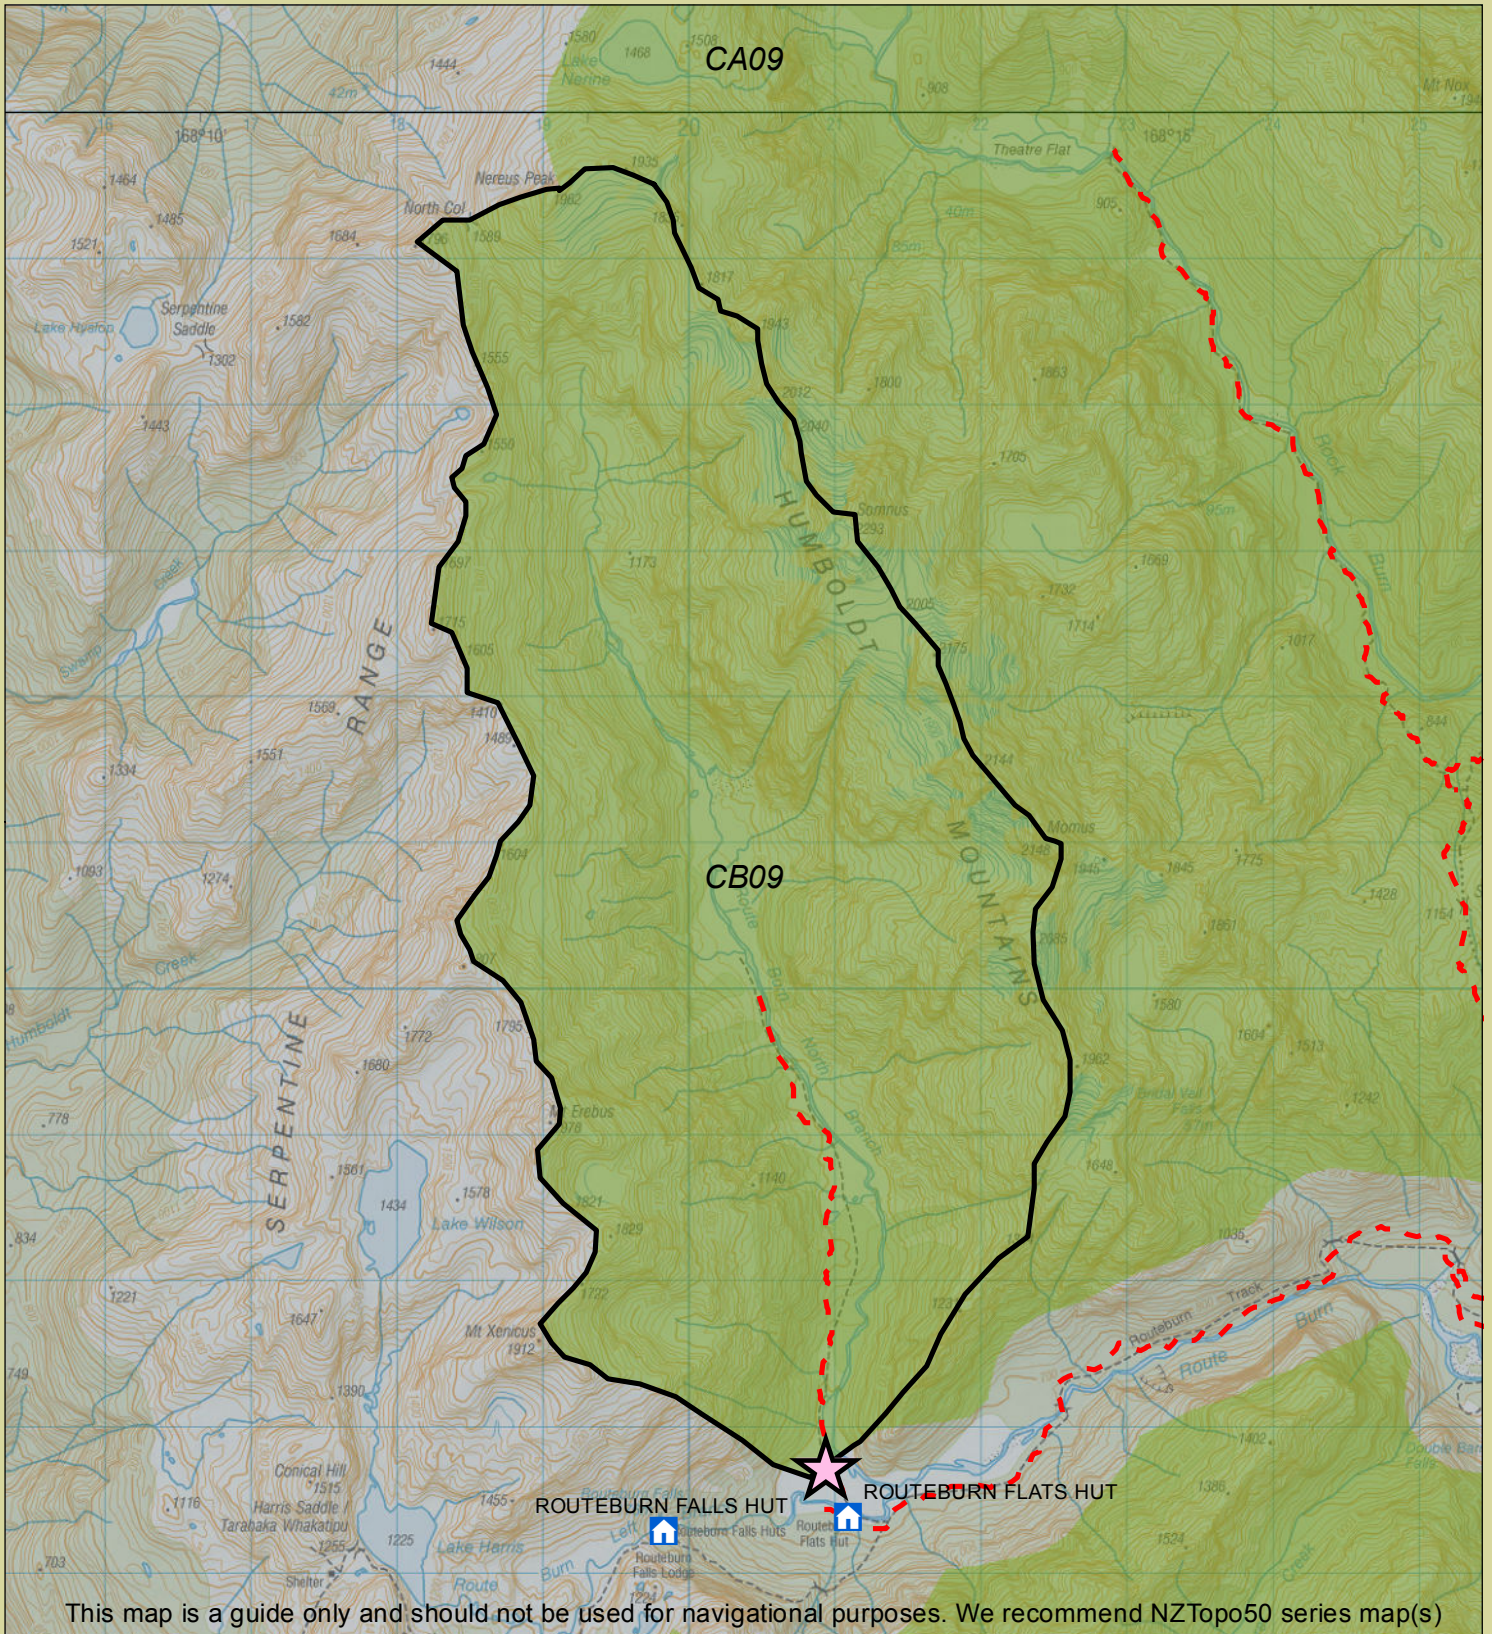

Otago hunting

Routeburn North Branch

Department of Conservation
Te Papa Atawhai

Check your permit and the DOC website for conditions that may apply to this area: www.doc.govt.nz/hunting

This map is a guide only and should not be used for navigational purposes. We recommend NZTopo50 series map(s)

Legend

- | | | |
|---|--------------------------------|--|
| Boundary of this hunting block | Hunting is permitted | DOC tracks - dog or firearm conditions may apply |
| Access point - described on DOC website | Hunting is restricted | Route |
| DOC hut | Hunting is prohibited | 4WD |
| CA11 NZTopo50 map sheet | Other public conservation land | |