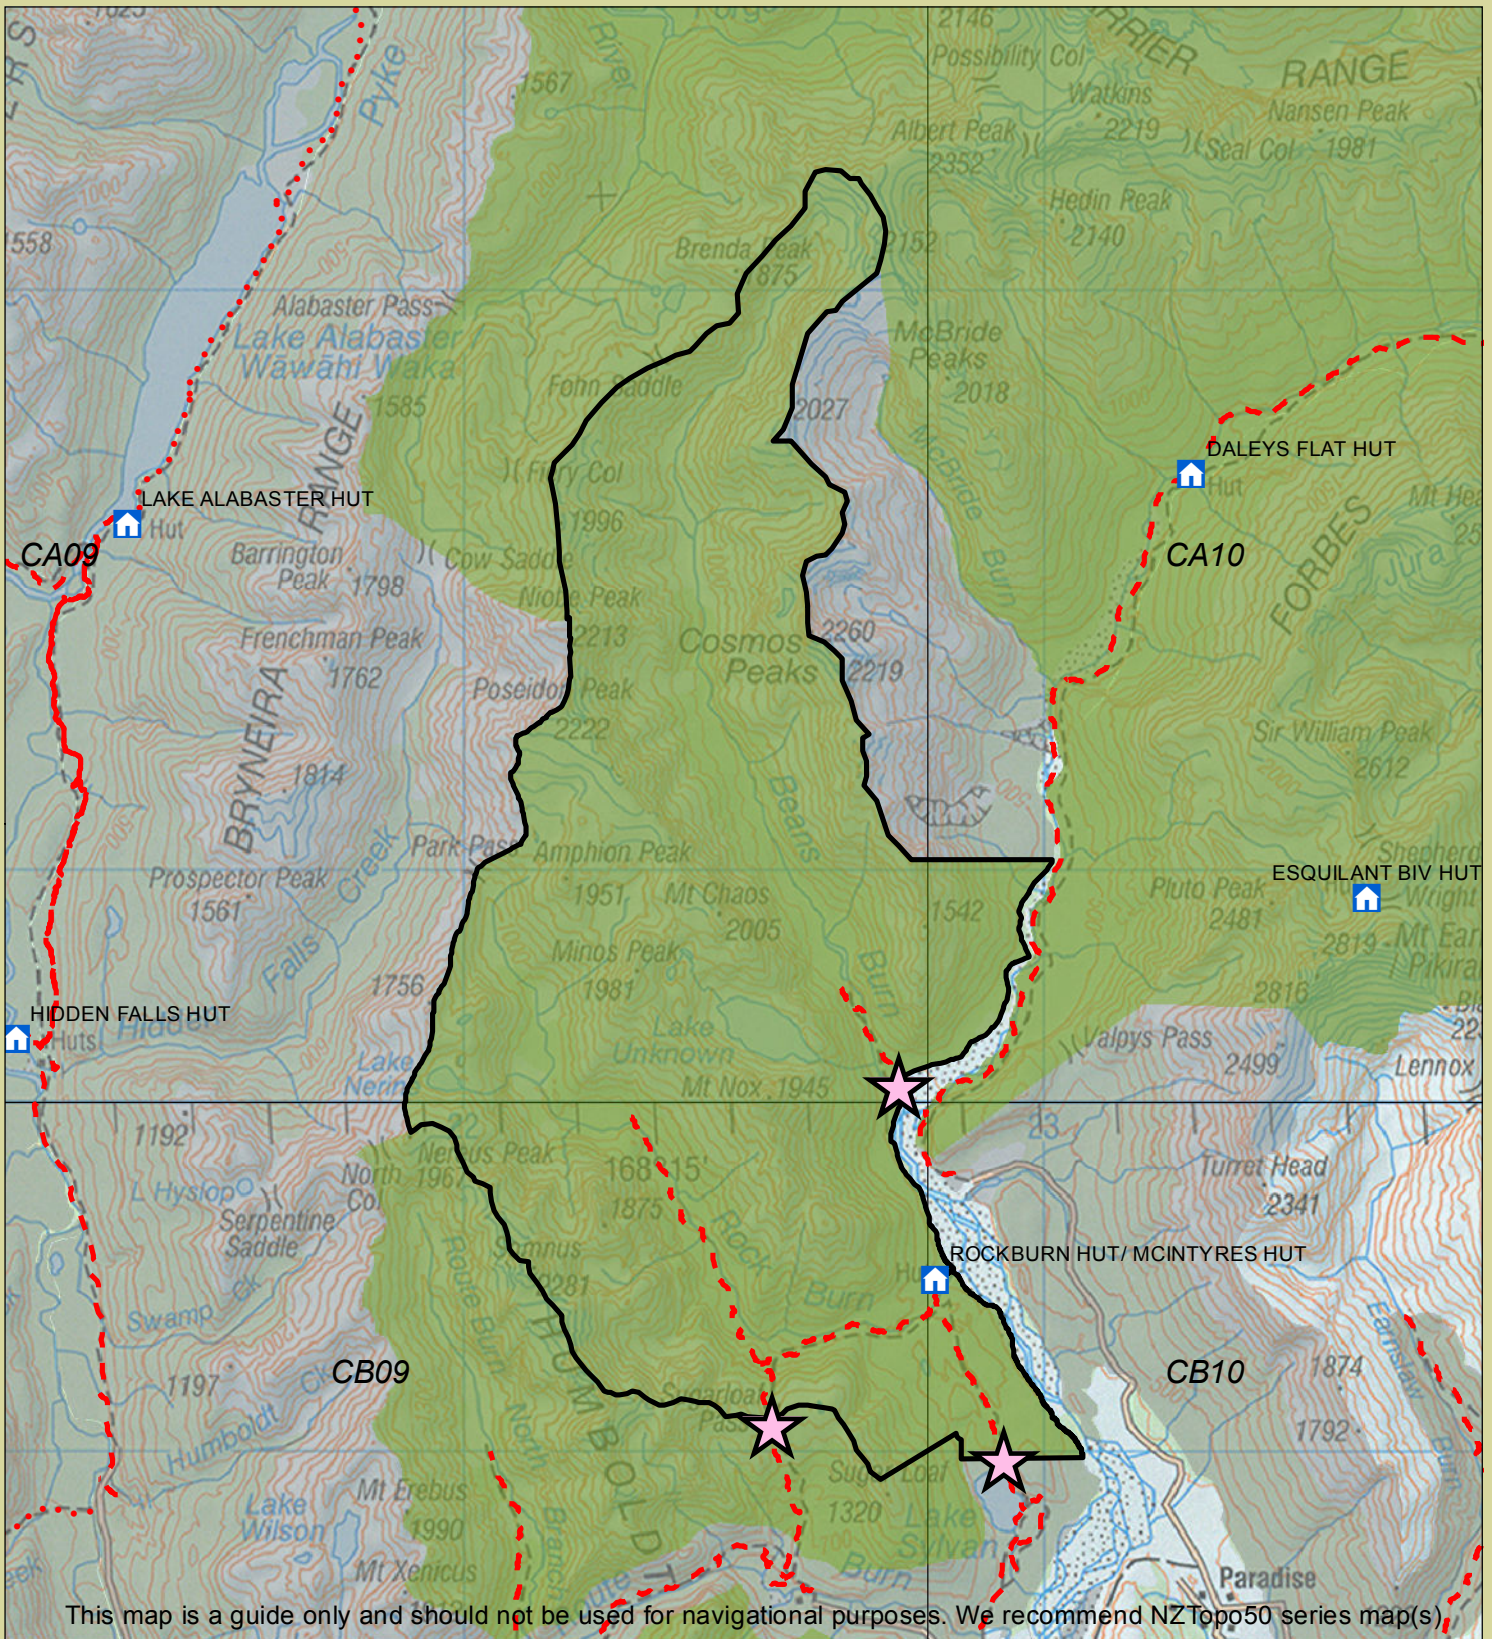

## Rock Burn

Check your permit and the DOC website for conditions that may apply to this area: [www.doc.govt.nz/hunting](http://www.doc.govt.nz/hunting)

Department of Conservation  
*Te Papa Atawhai*

This map is a guide only and should not be used for navigational purposes. We recommend NZTopo50 series map(s)

### Legend

- |   |                                |  |
|---|--------------------------------|--|
| Boundary of this hunting block          | Hunting is permitted           | DOC tracks - dog or firearm conditions may apply |
| Access point - described on DOC website | Hunting is restricted          | Walking/Tramping                                 |
| DOC hut                                 | Hunting is prohibited          | Route  |
| NZTopo50 map sheet                      | Other public conservation land | 4WD  |