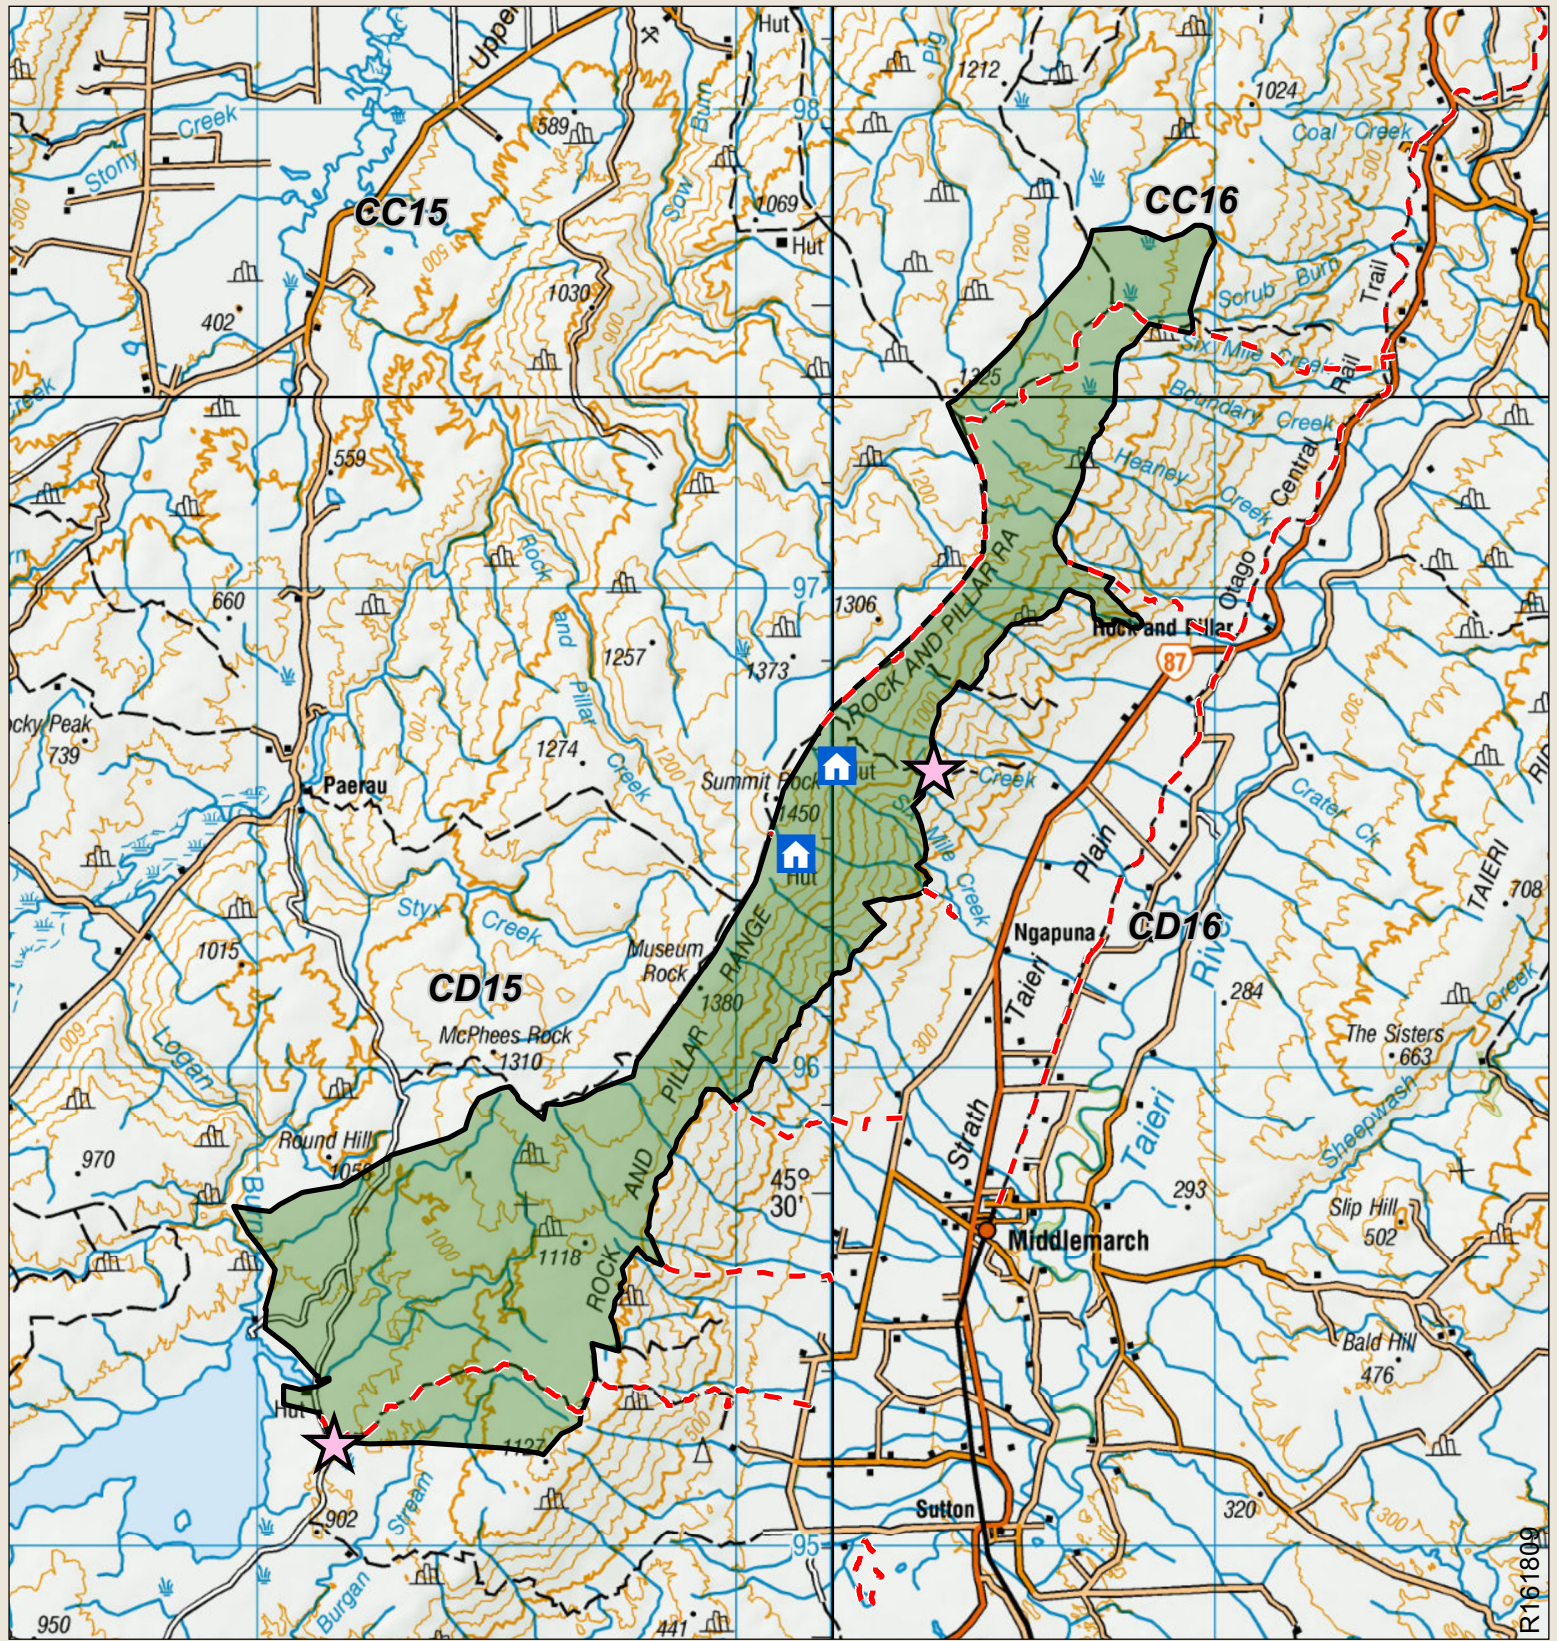

# Rock and Pillar

## Coastal Otago North of the Catlins

Check your permit and the DOC website for conditions that may apply to this area: [www.doc.govt.nz/hunting](http://www.doc.govt.nz/hunting)

Department of Conservation  
Te Papa Atawhai

New Zealand Government

This map is a guide only and should not be used for navigational purposes. We recommend NZTopo50 series map(s)

- Boundary of this hunting block
- Access point - described on DOC website
- DOC Hut
- Topo50 Sheetlines
- Hunting is permitted
- Hunting is restricted
- Hunting is prohibited
- Other public conservation land
- DOC tracks - dog or firearm conditions may apply
- Tracks
- 4WD