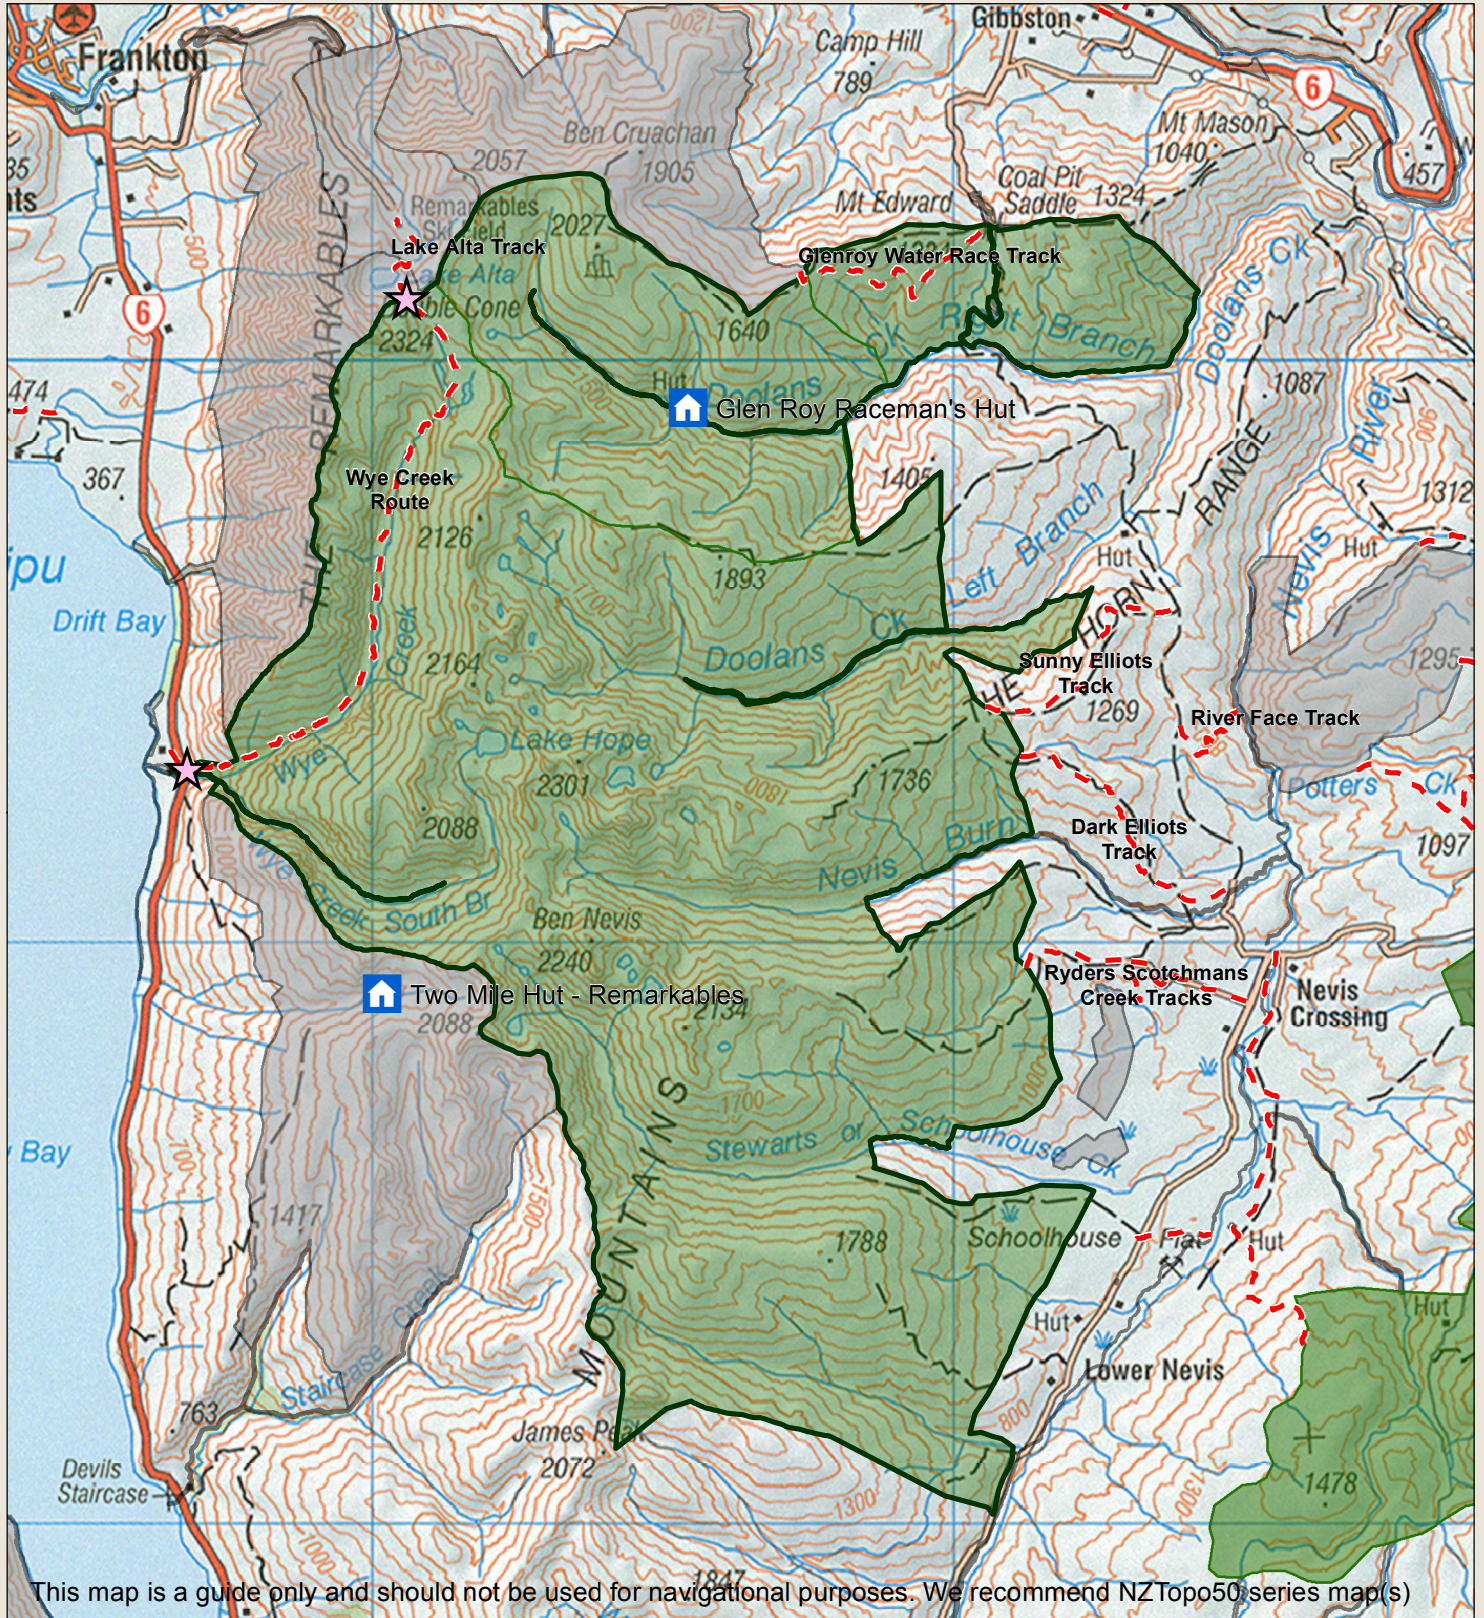

CENTRAL OTAGO AND THE REMARKABLES

Remarkables / Wye Creek Hunting Area

Department of Conservation
Te Papa Atawhai

Check your permit and the DOC website for conditions that may apply to this area: www.doc.govt.nz/hunting

Legend

- Boundary of this hunting block
- Hunting is permitted
- DOC tracks - dog or firearm conditions may apply
- Access point - described on DOC website
- Other public conservation land
- Tracks
- DOC Hut
- Topo50 Sheetlines