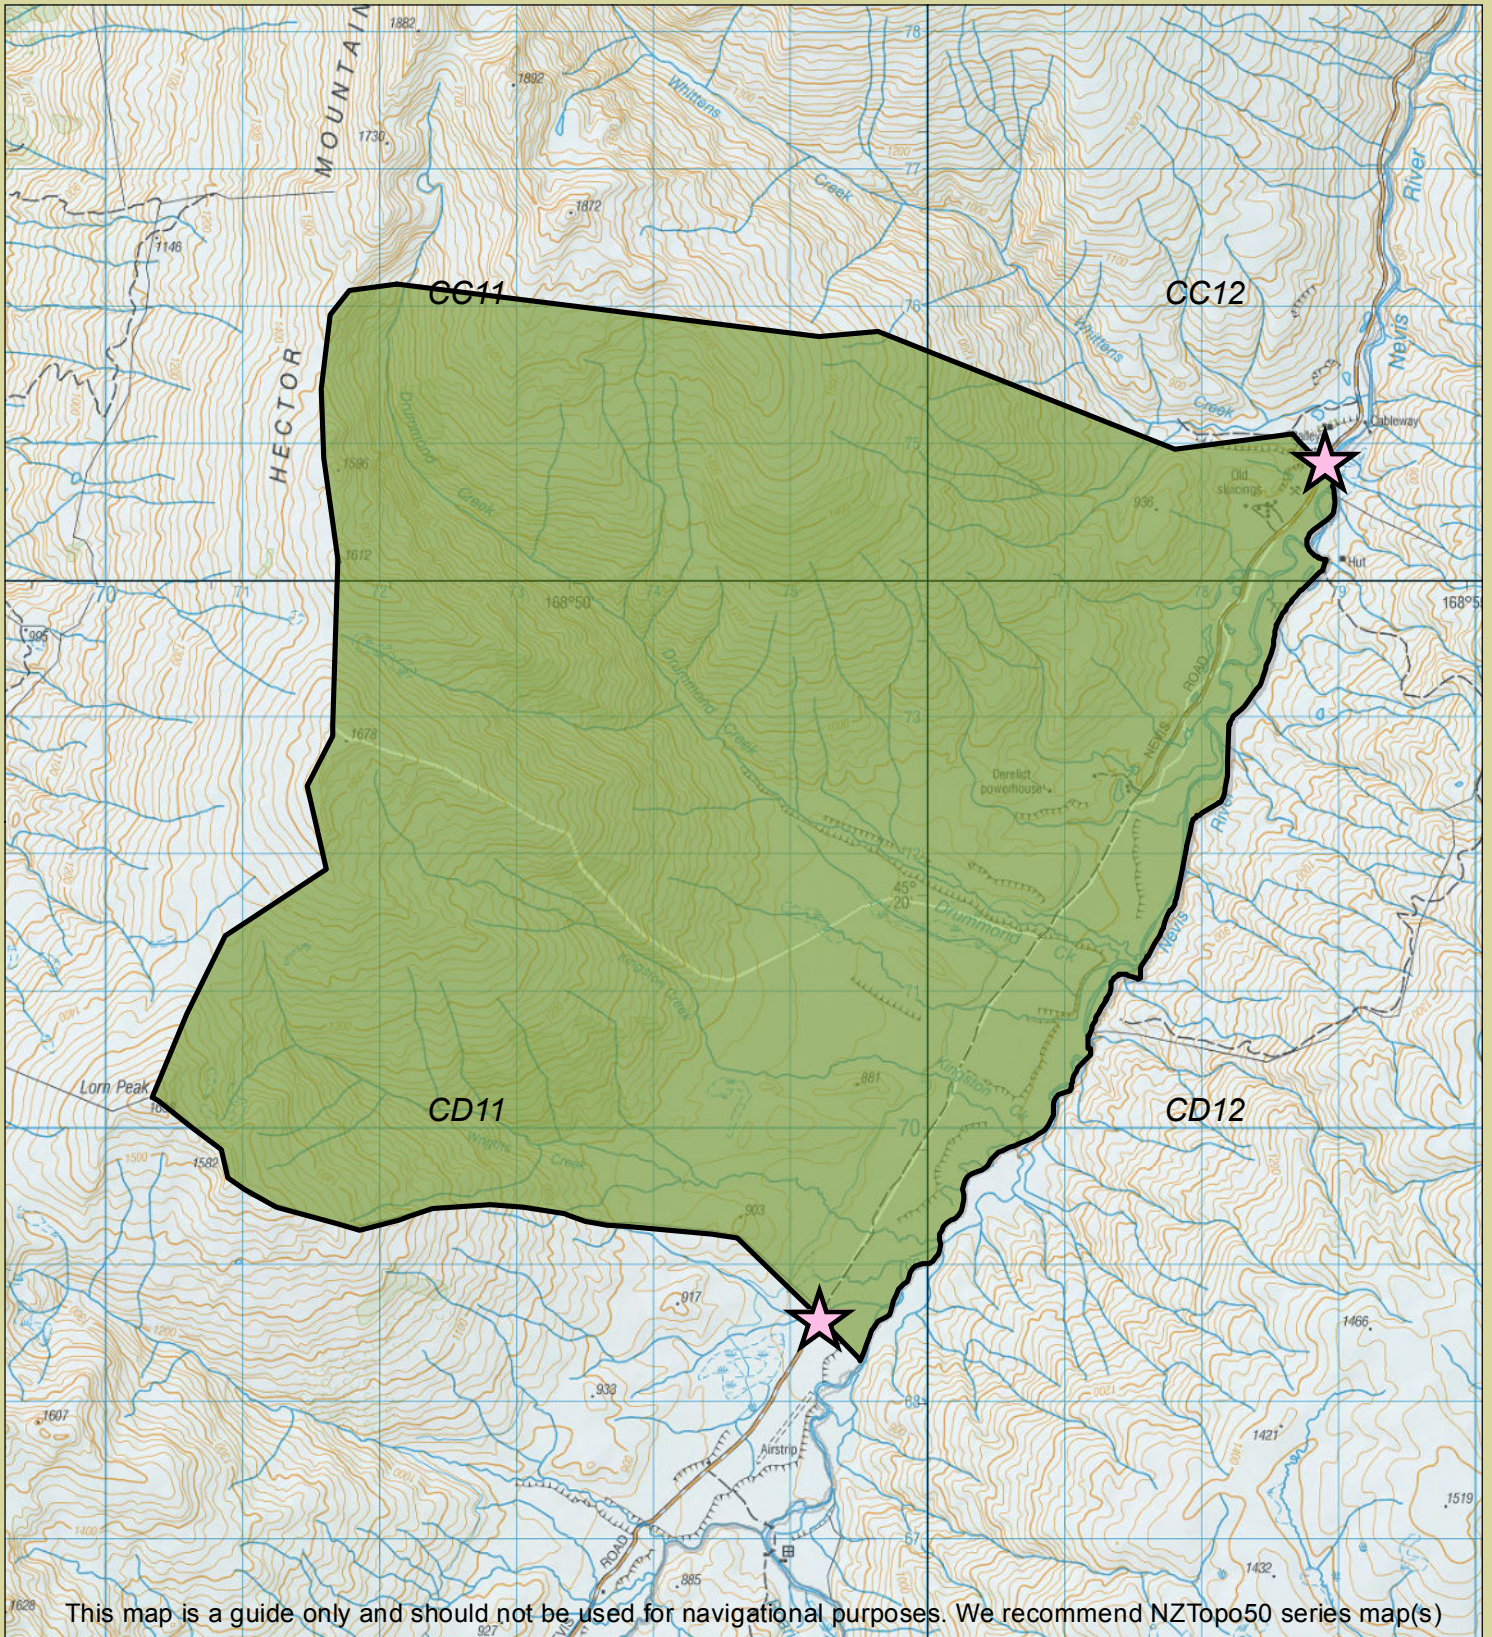

Otago hunting Remarkables (Central Otago)

Department of Conservation
Te Papa Atawhai

Check your permit and the DOC website for conditions that may apply to this area: www.doc.govt.nz/hunting

This map is a guide only and should not be used for navigational purposes. We recommend NZTopo50 series map(s)

Legend

- | | | |
|---|--------------------------------|--|
| Boundary of this hunting block | Hunting is permitted | DOC tracks - dog or firearm conditions may apply |
| Access point - described on DOC website | Hunting is restricted | Route |
| DOC hut | Hunting is prohibited | 4WD |
| CA11 NZTopo50 map sheet | Other public conservation land | |