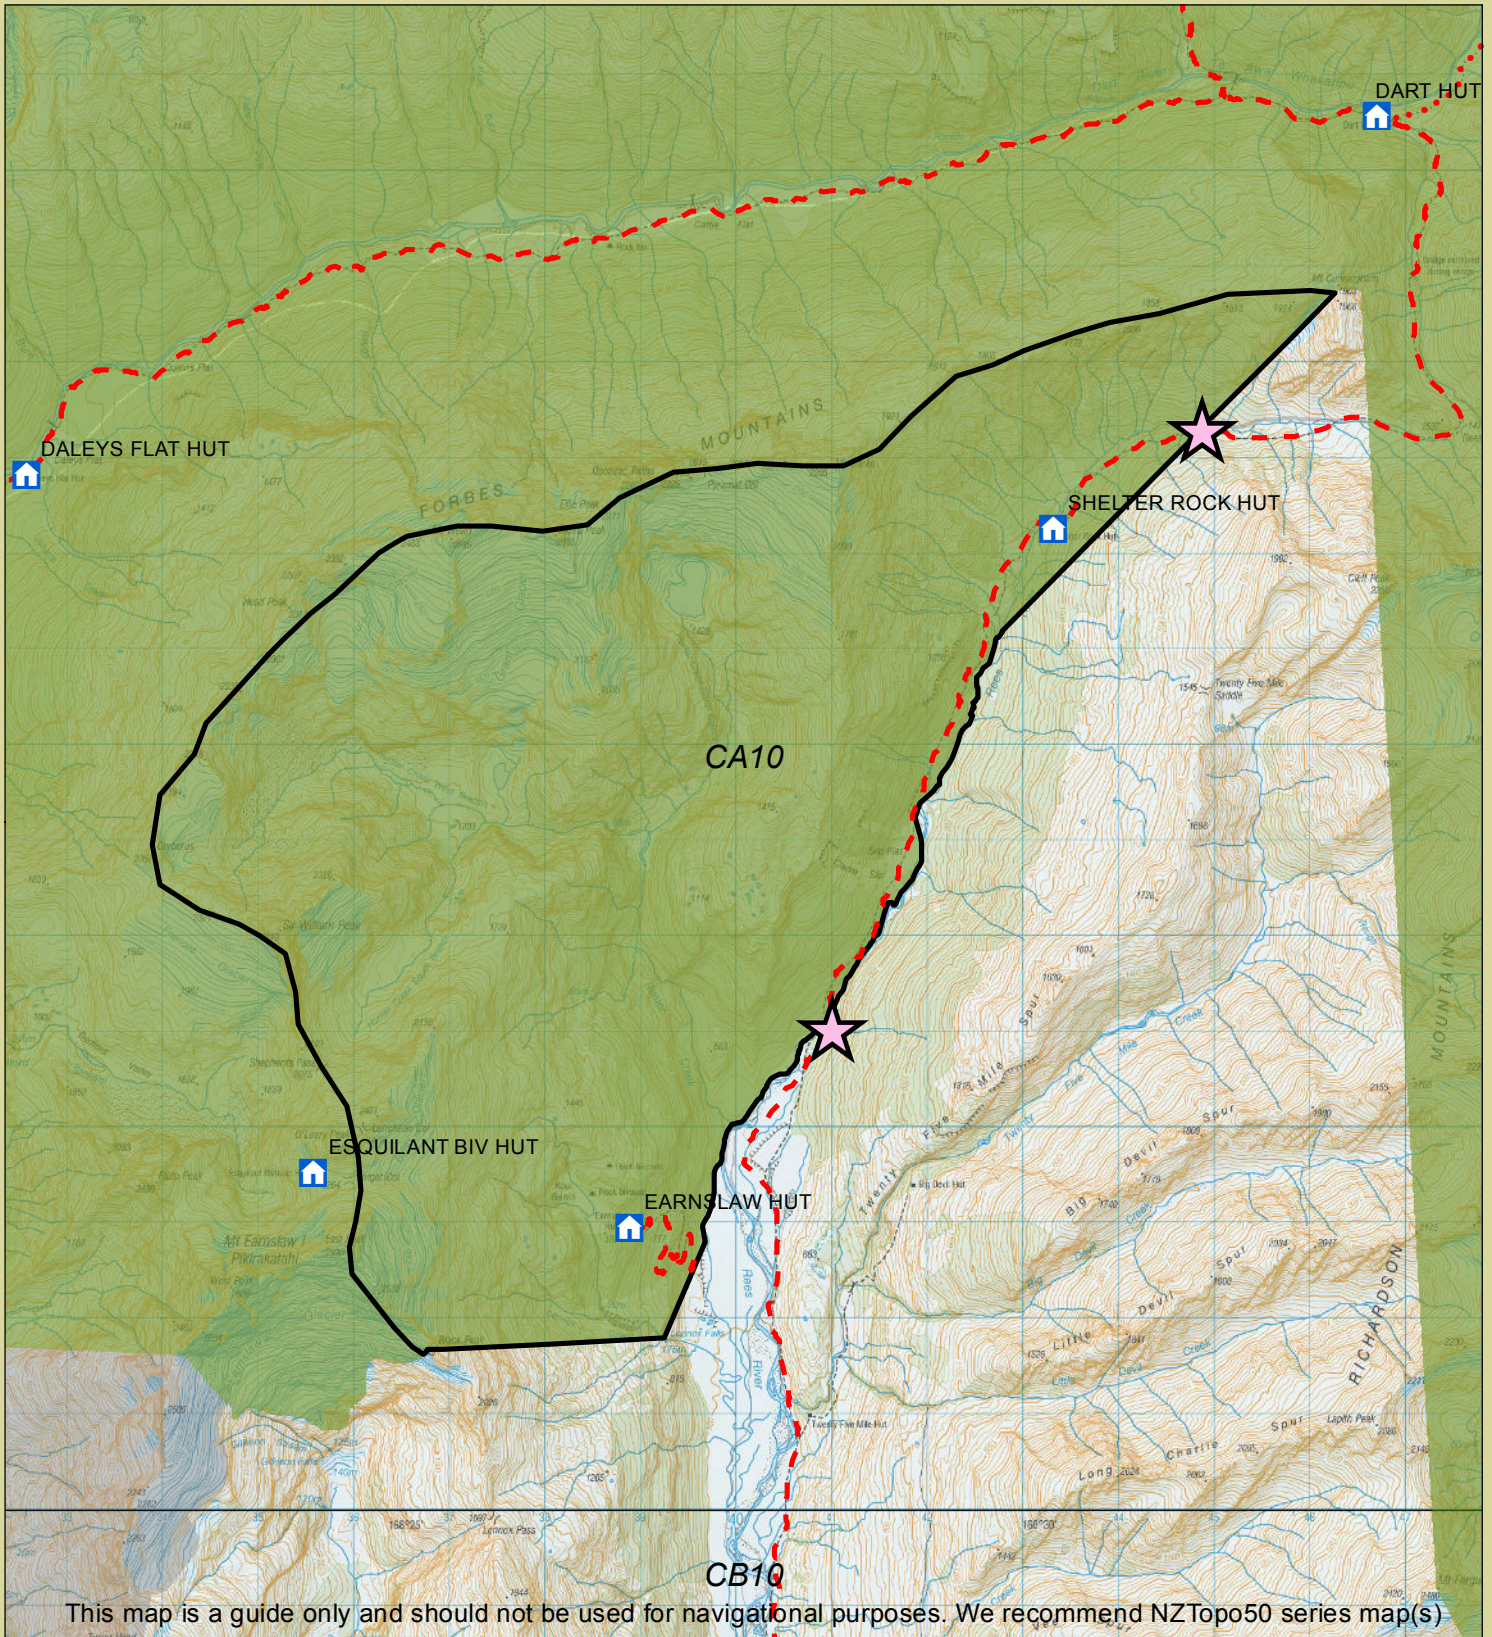

Otago hunting Rees Valley

Department of Conservation
Te Papa Atawhai

Check your permit and the DOC website for conditions that may apply to this area: www.doc.govt.nz/hunting

This map is a guide only and should not be used for navigational purposes. We recommend NZTopo50 series map(s)

Legend

- | | | |
|---|--------------------------------|--|
| Boundary of this hunting block | Hunting is permitted | DOC tracks - dog or firearm conditions may apply |
| Access point - described on DOC website | Hunting is restricted | Walking/Tramping |
| DOC hut | Hunting is prohibited | Route |
| CA11 NZTopo50 map sheet | Other public conservation land | 4WD |