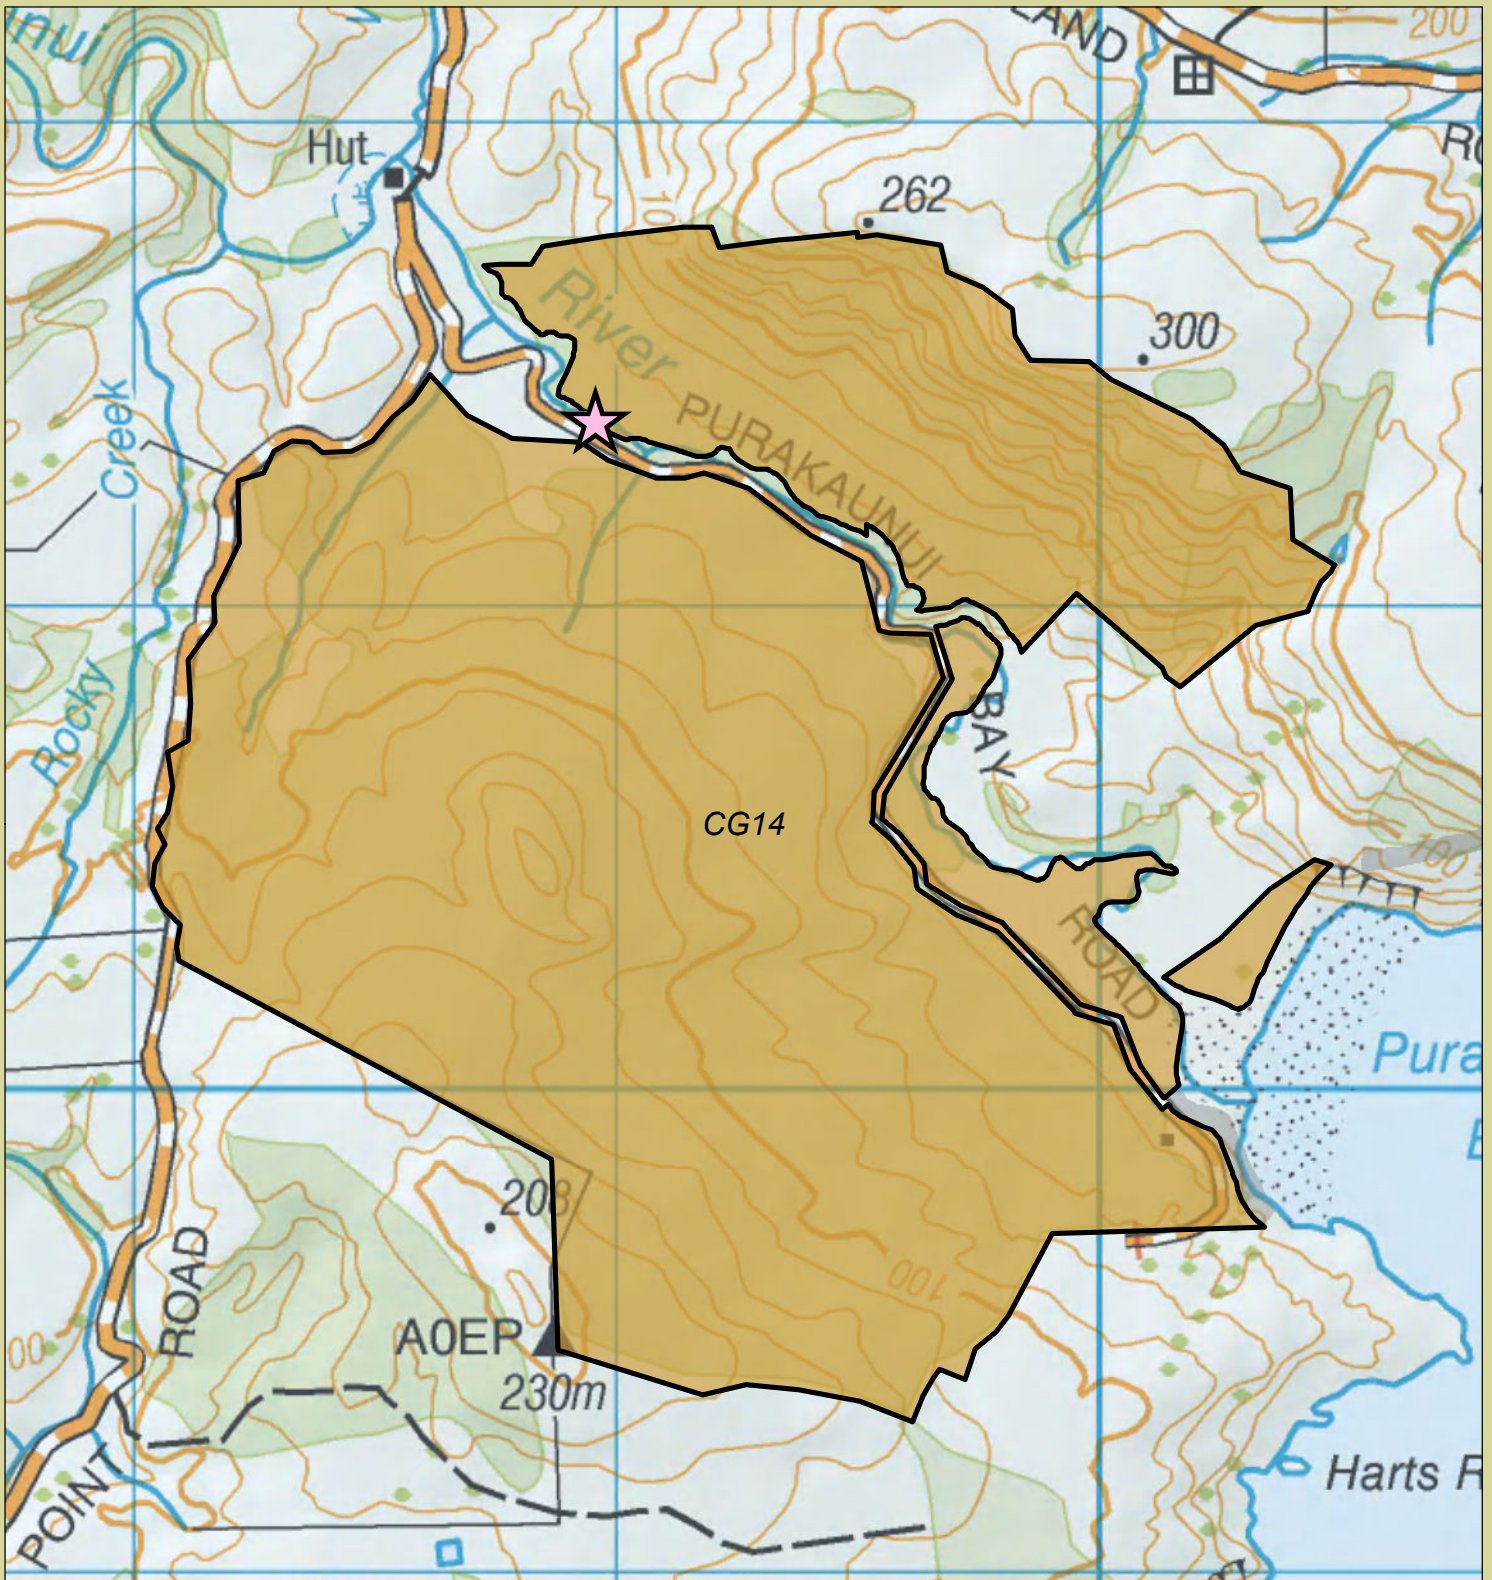

Otago hunting Purakaunui Bay

Department of Conservation
Te Papa Atawhai

Check your permit and the DOC website for conditions that may apply to this area: www.doc.govt.nz/hunting

This map is a guide only and should not be used for navigational purposes. We recommend NZTopo50 series map(s)

Legend

- | | | |
|---|--------------------------------|--|
| Boundary of this hunting block | Hunting is permitted | DOC tracks - dog or firearm conditions may apply |
| Access point - described on DOC website | Hunting is restricted | Walking/Tramping |
| DOC hut | Hunting is prohibited | Route |
| CA11 NZTopo50 map sheet | Other public conservation land | 4WD |