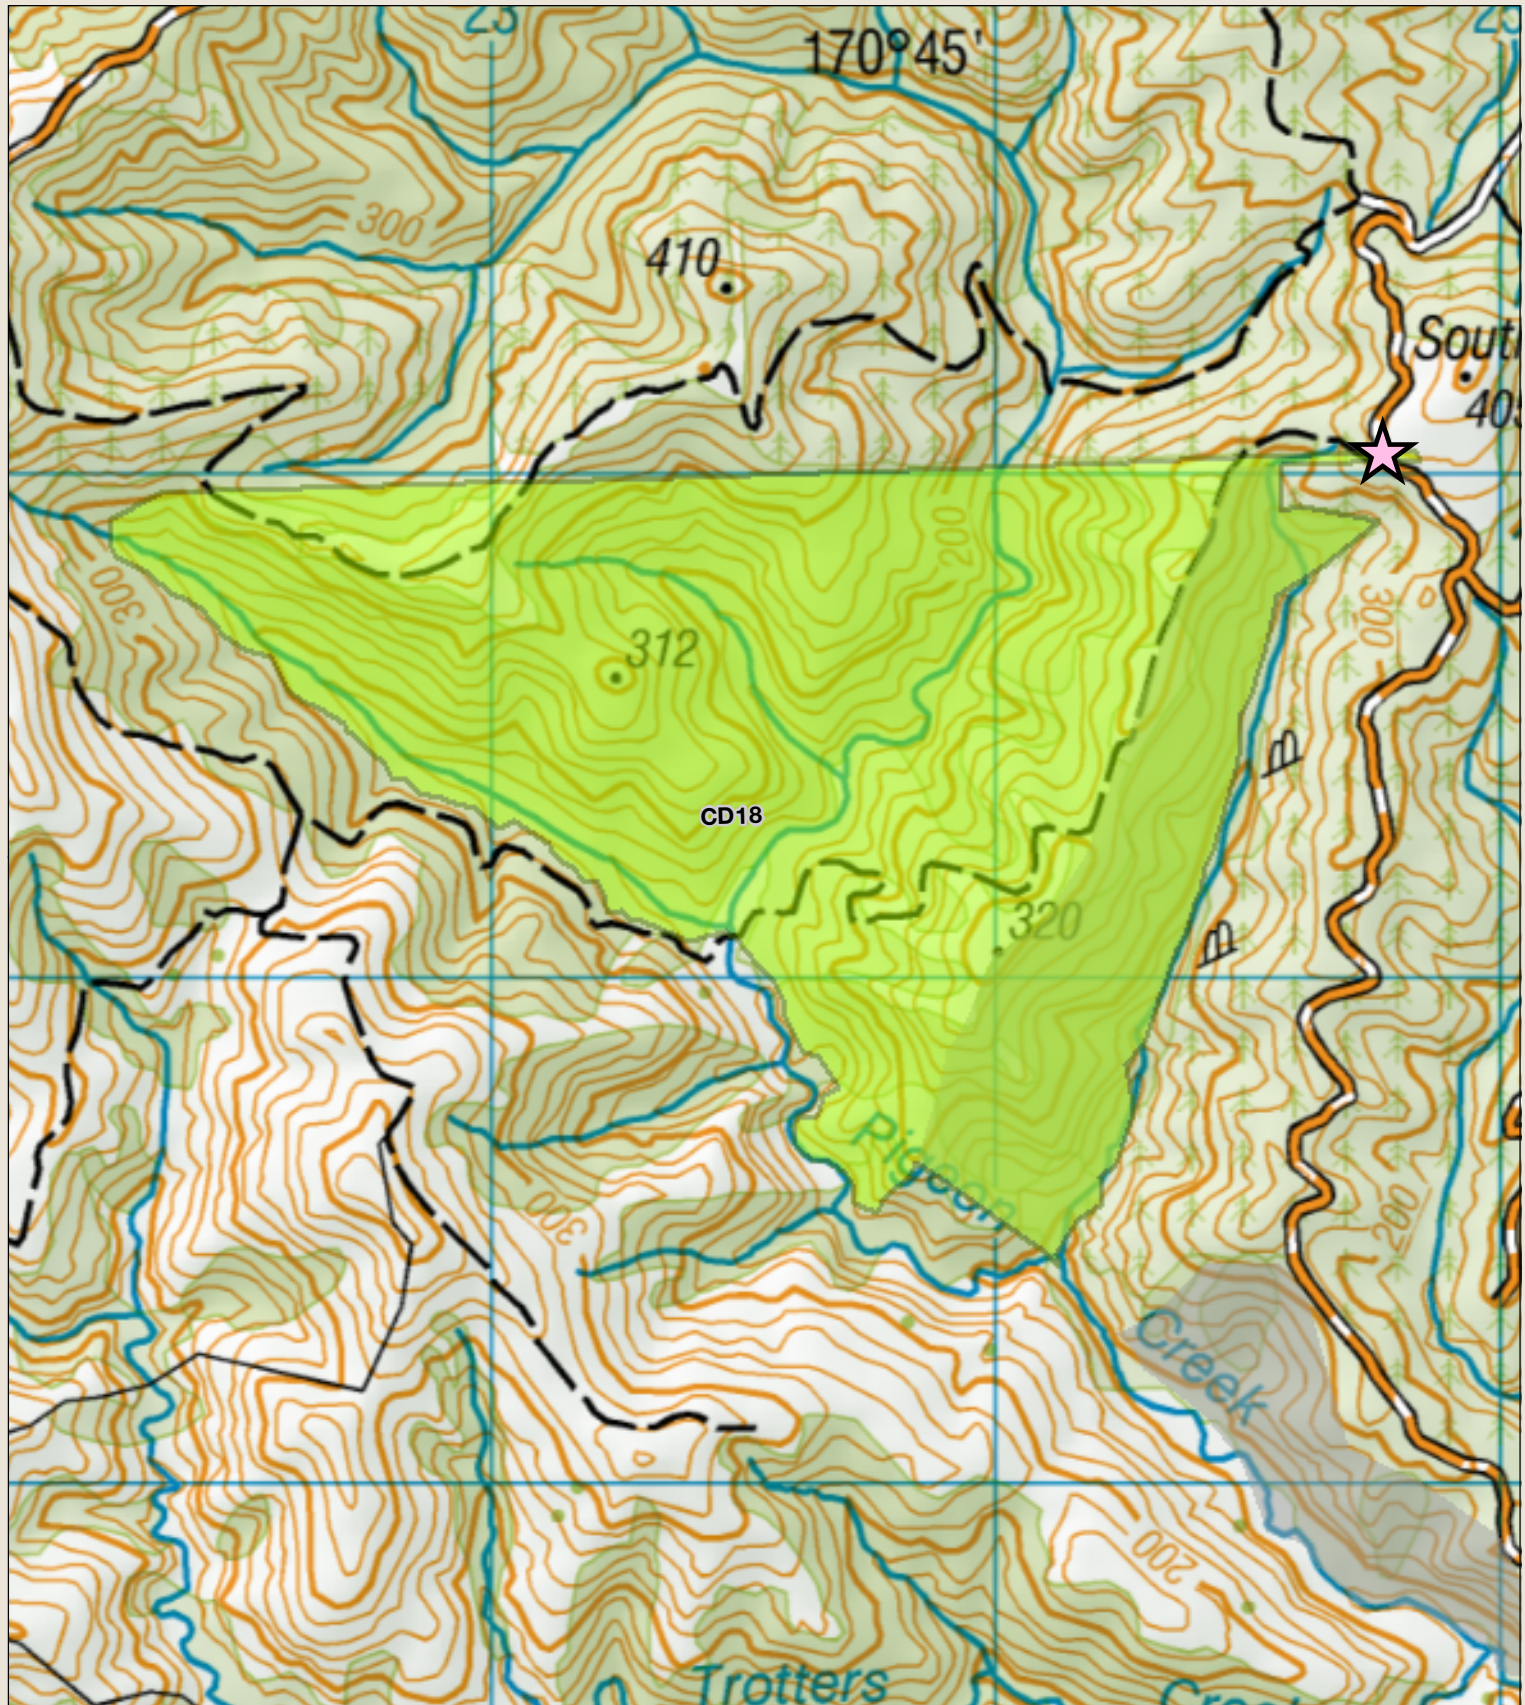

Coastal Otago north of the Catlins Pigeon Bush hunting permit map

Department of Conservation
Te Papa Atawhai

Your permit is valid only for the area shown as green in this map

This map is a guide only and should not be used for navigational purposes. We recommend NZTopo50 series map(s)

- | | | |
|---|--------------------------------|--|
| Boundary of this hunting block | Hunting is prohibited | DOC tracks - dog or firearm conditions may apply |
| Access point - described on DOC website | Hunting is permitted | Tracks |
| DOC Hut | Hunting is restricted due to; | 4WD |
| Topo50 Sheetlines | Other public conservation land | |
- Balloted ROAR block from 20th March to 20th April inclusive
- open hunting outside these dates