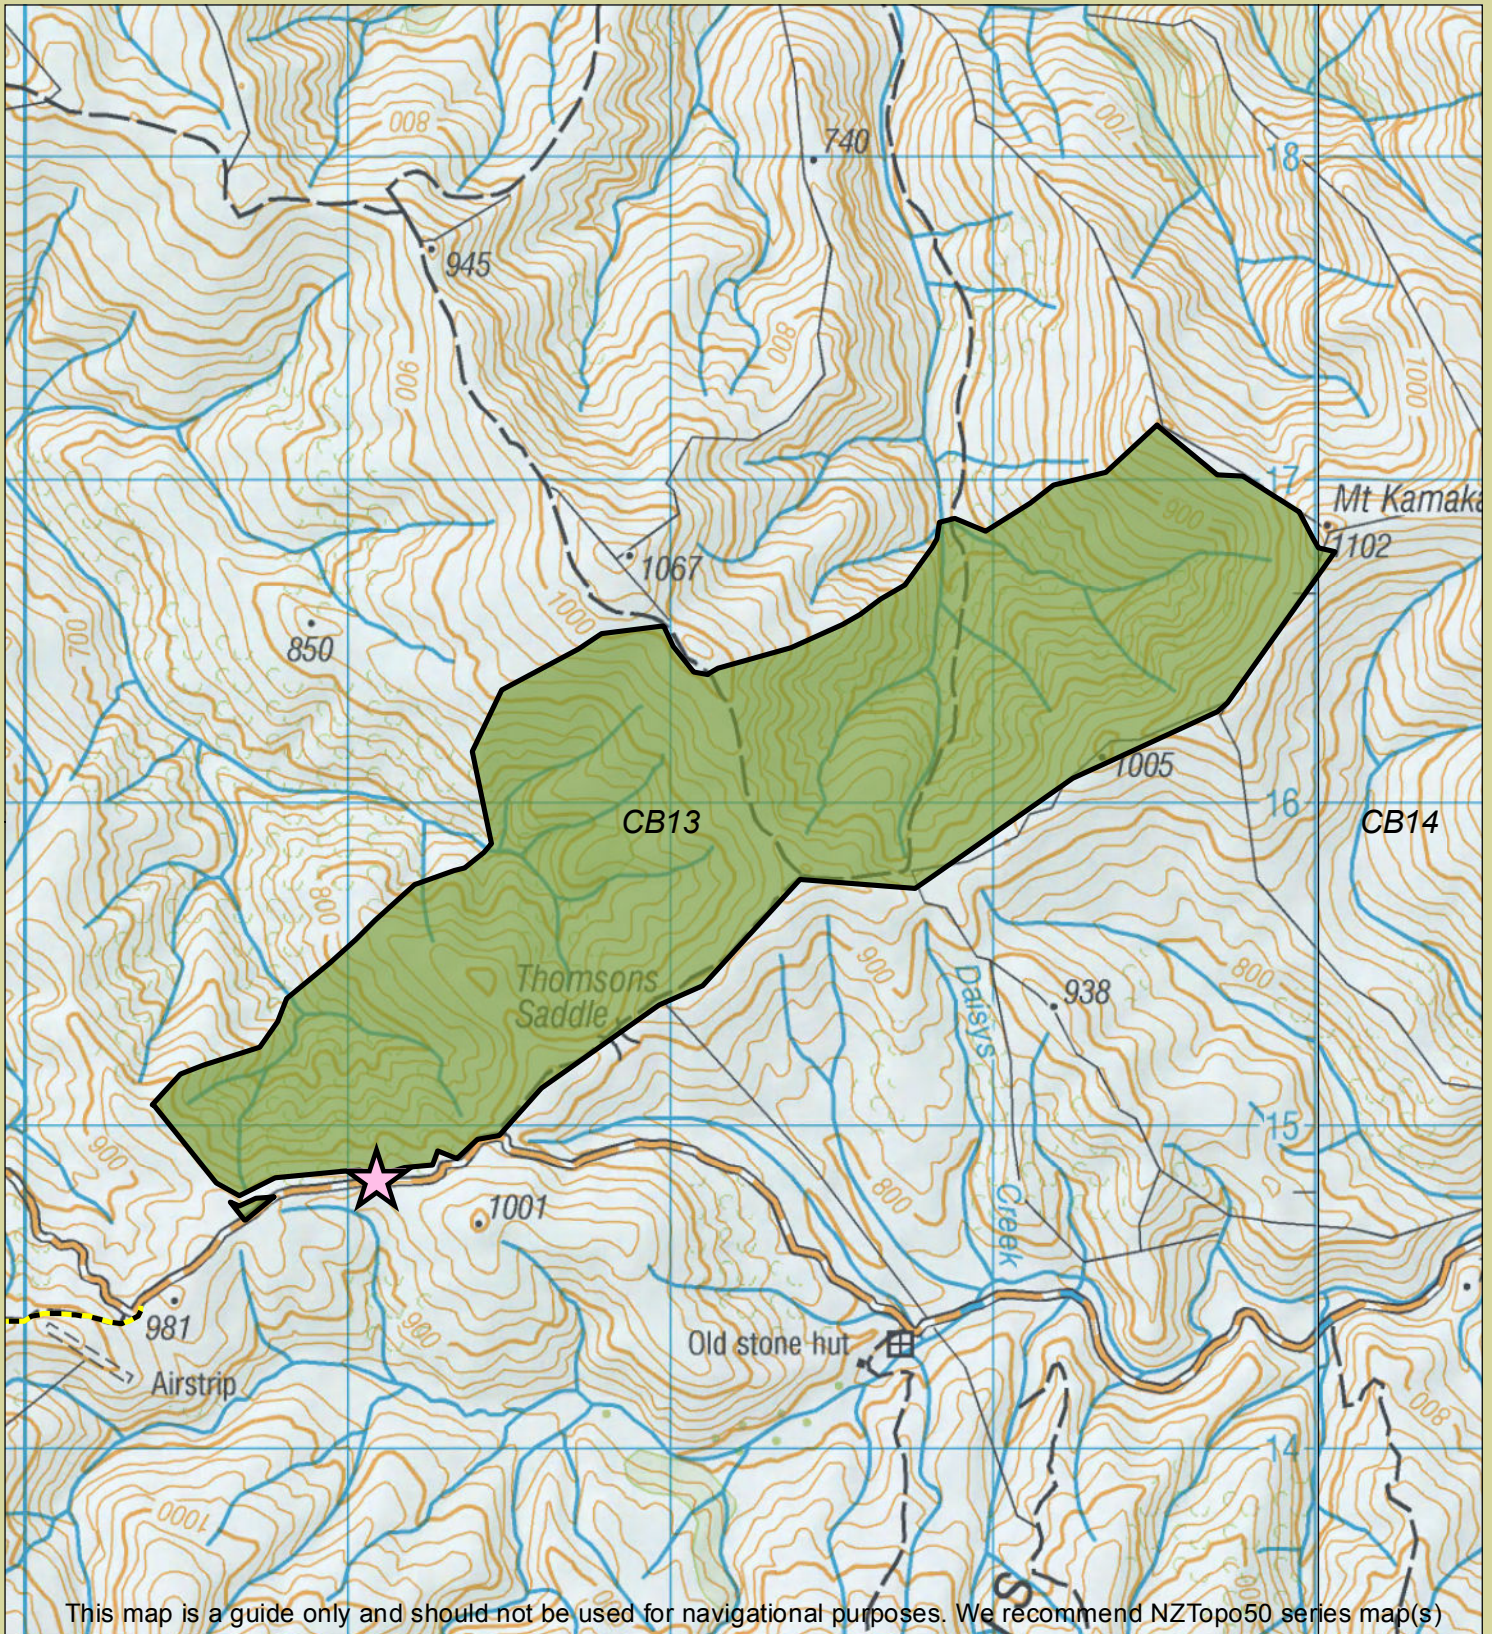

Otago hunting North Dunstan

Department of Conservation
Te Papa Atawhai

Check your permit and the DOC website for conditions that may apply to this area: www.doc.govt.nz/hunting

This map is a guide only and should not be used for navigational purposes. We recommend NZTopo50 series map(s)

Legend

- | | | |
|---|--------------------------------|--|
| Boundary of this hunting block | Hunting is permitted | DOC tracks - dog or firearm conditions may apply |
| Access point - described on DOC website | Hunting is restricted | Route |
| DOC hut | Hunting is prohibited | 4WD |
| CA11 NZTopo50 map sheet | Other public conservation land | |