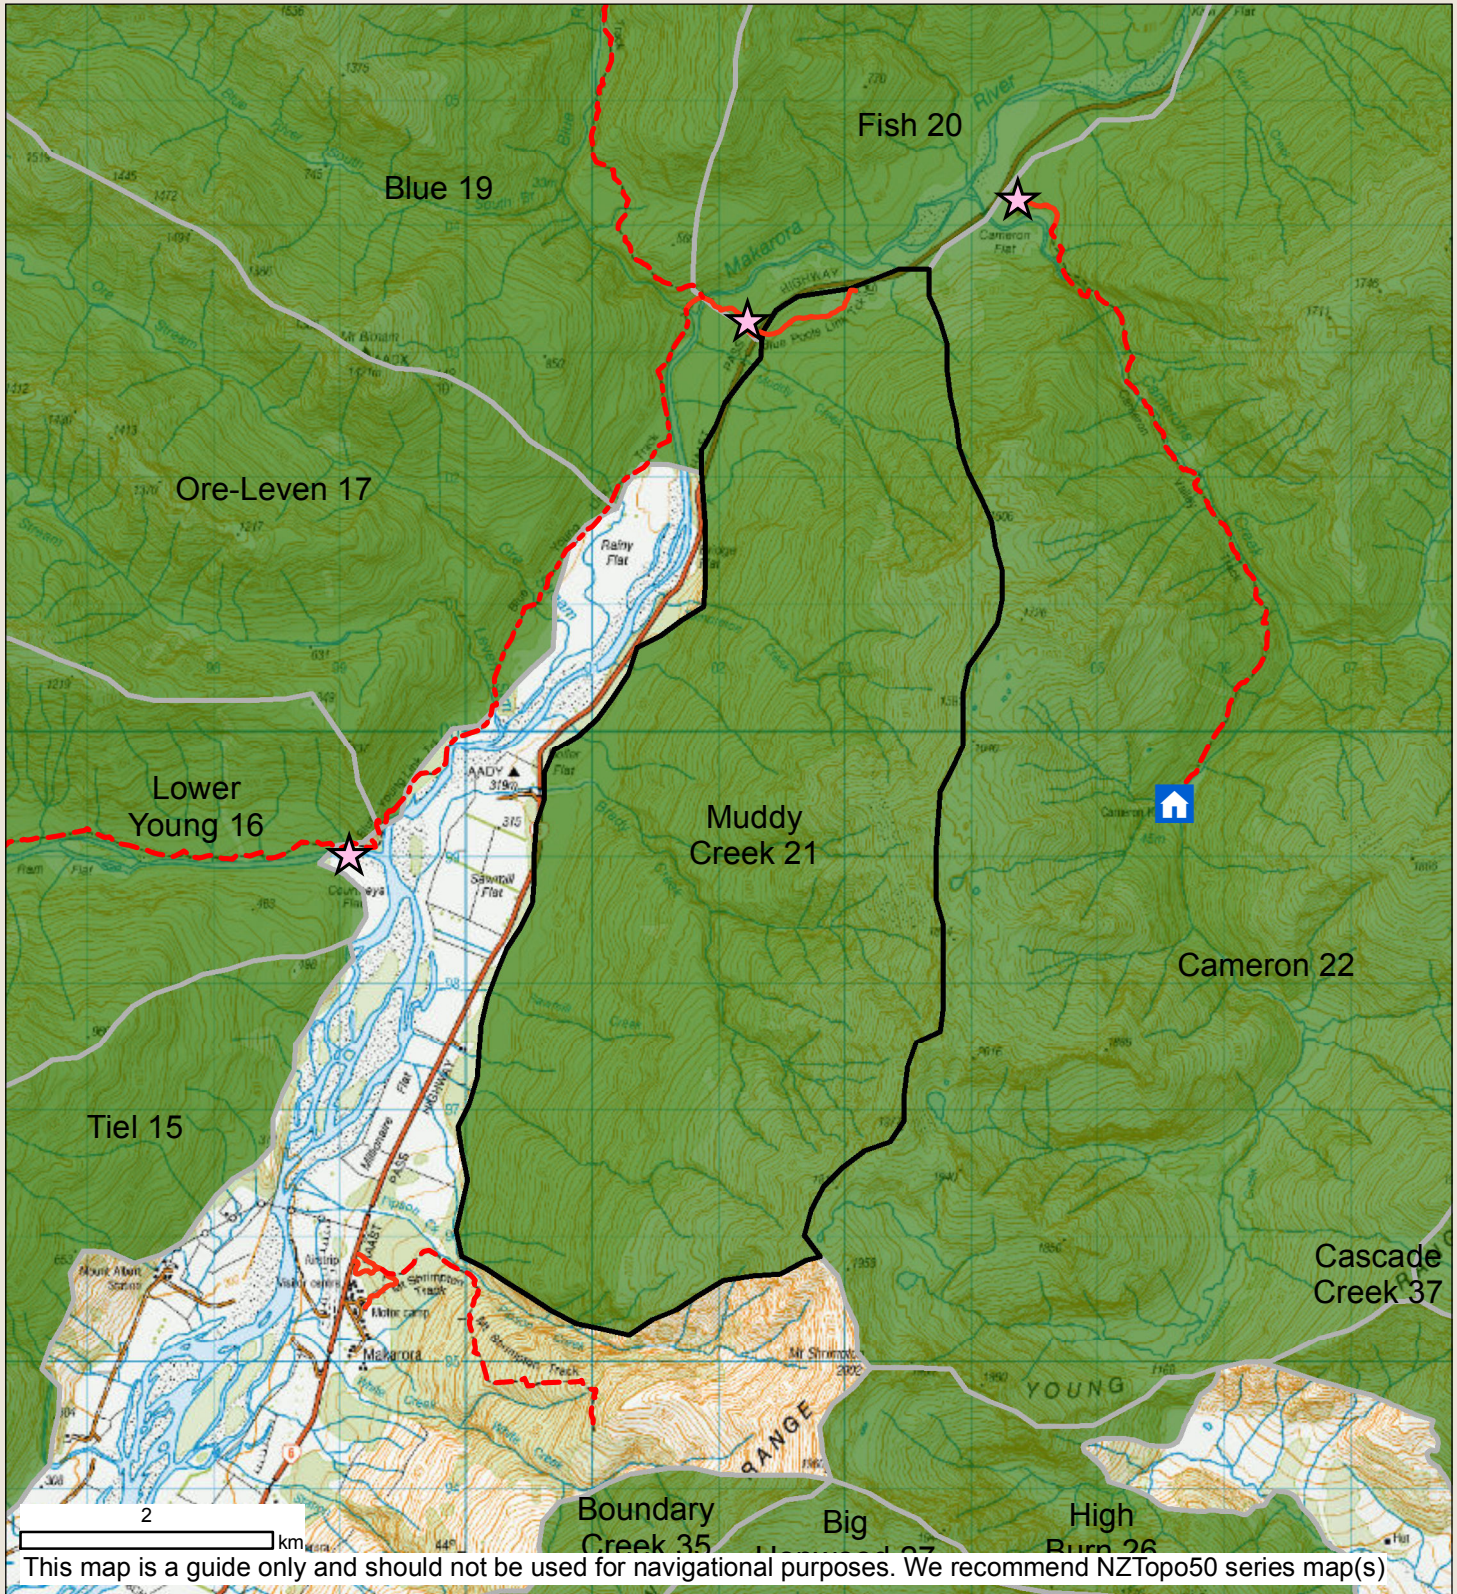

Muddy Creek

BLOCK ID: 21

Check your permit and the DOC website for conditions that may apply to this area: www.doc.govt.nz/hunting

Department of Conservation
Te Papa Atawhai
New Zealand Government

- | | | |
|--|-----------------------|--------------------------------|
| Boundary of this hunting block | Hunting is permitted | Other public conservation land |
| Landing point - described on DOC website | Hunting is restricted | Topo50 Sheetlines |
| Access point - described on DOC website | Hunting is prohibited | DOC Hut |
| Tracks | | |
| 4WD | | |

No dogs.

No aircraft access - foot access only.

Balloted ROAR block from mid March to end April annually