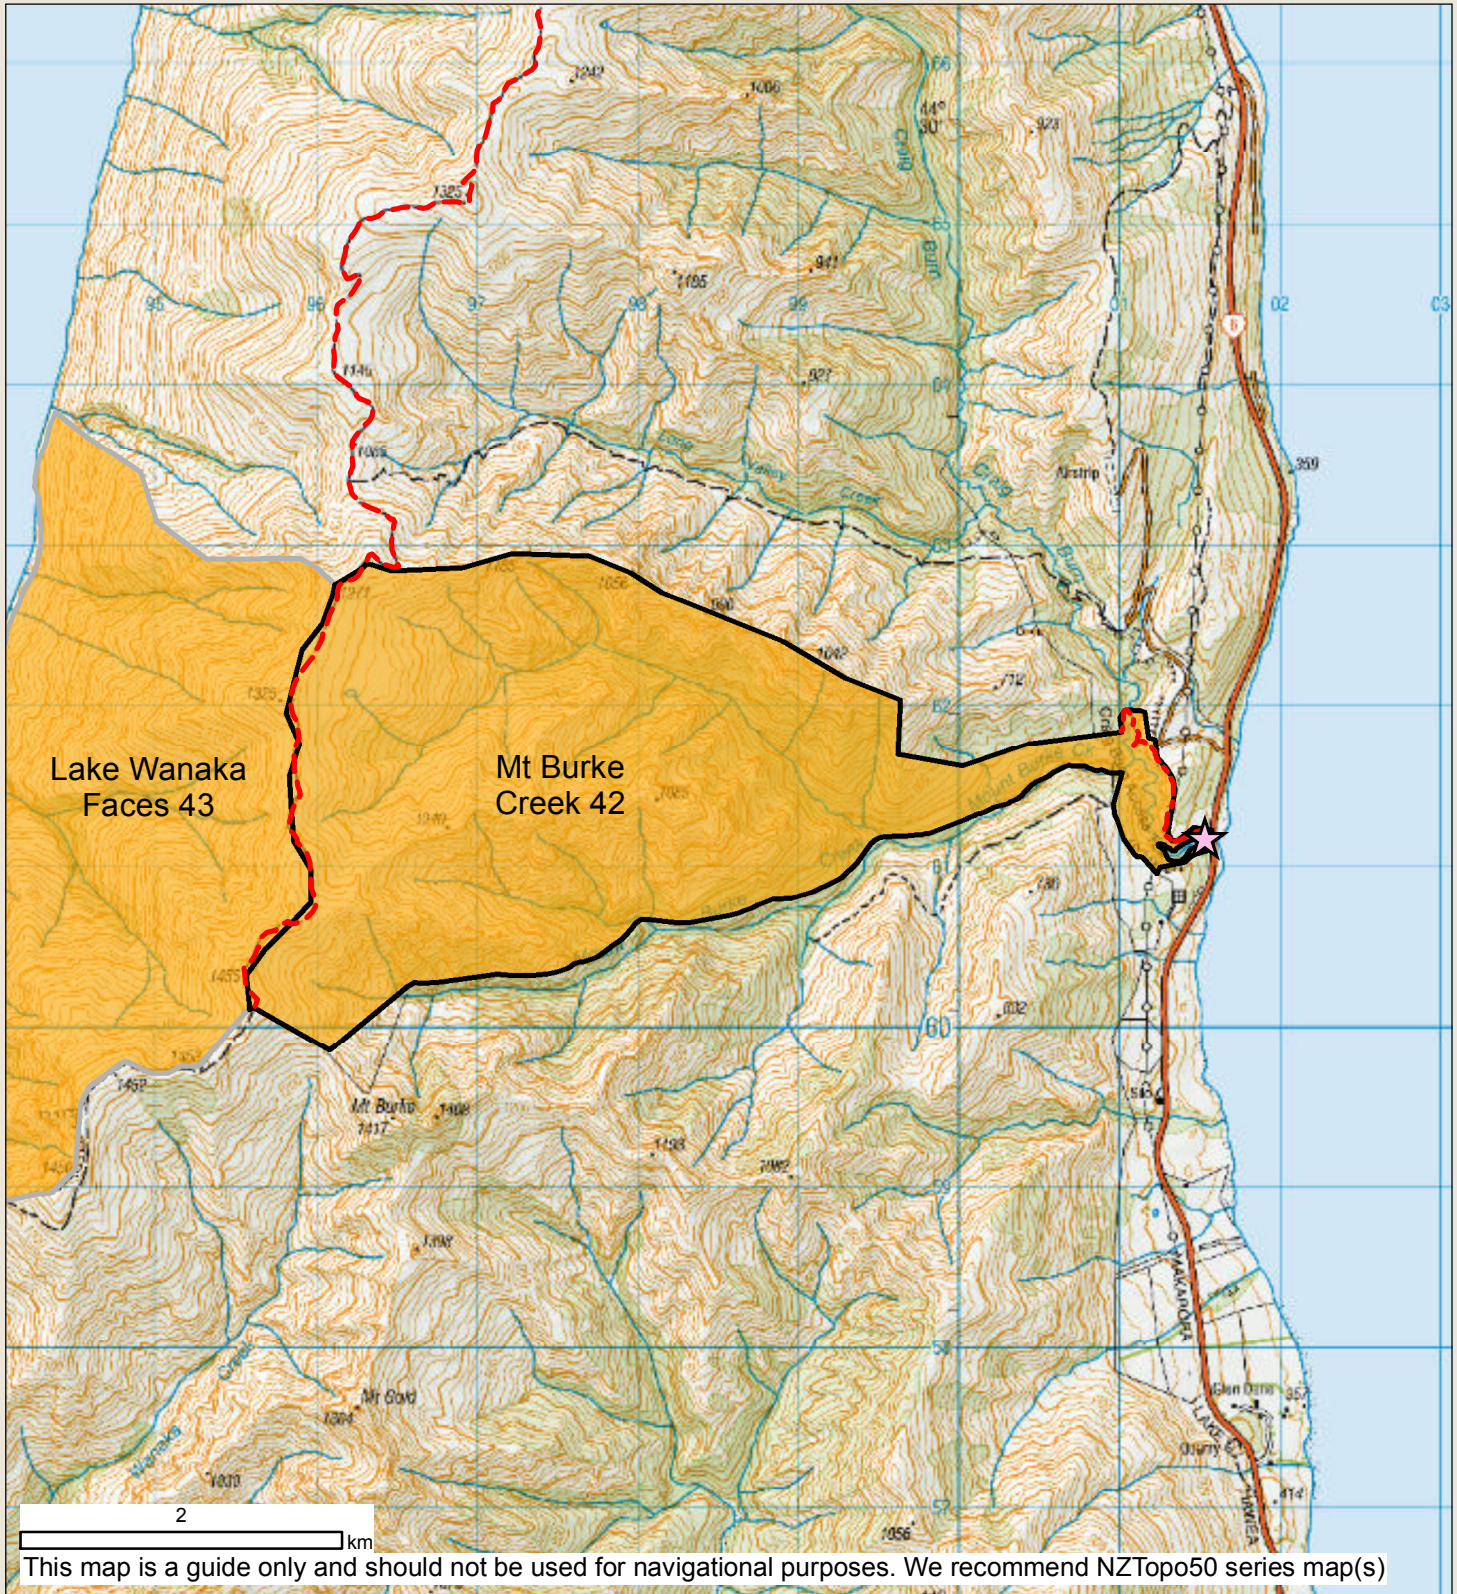

Mt Burke Creek

BLOCK ID: 42

Check your permit and the DOC website for conditions that may apply to this area: www.doc.govt.nz/hunting

Department of Conservation
Te Papa Atawhai
New Zealand Government

- | | | |
|--|-----------------------|--------------------------------|
| Boundary of this hunting block | Hunting is permitted | Other public conservation land |
| Landing point - described on DOC website | Hunting is restricted | Topo50 Sheetlines |
| Access point - described on DOC website | Hunting is prohibited | DOC Hut |

- Tracks
- 4WD

Dogs by DOC permit..

Helicopter boat or foot access.

Balloted ROAR period from mid March to end April annually - Restricted access outside these dates

Permit for this block is required from DOC Wanaka