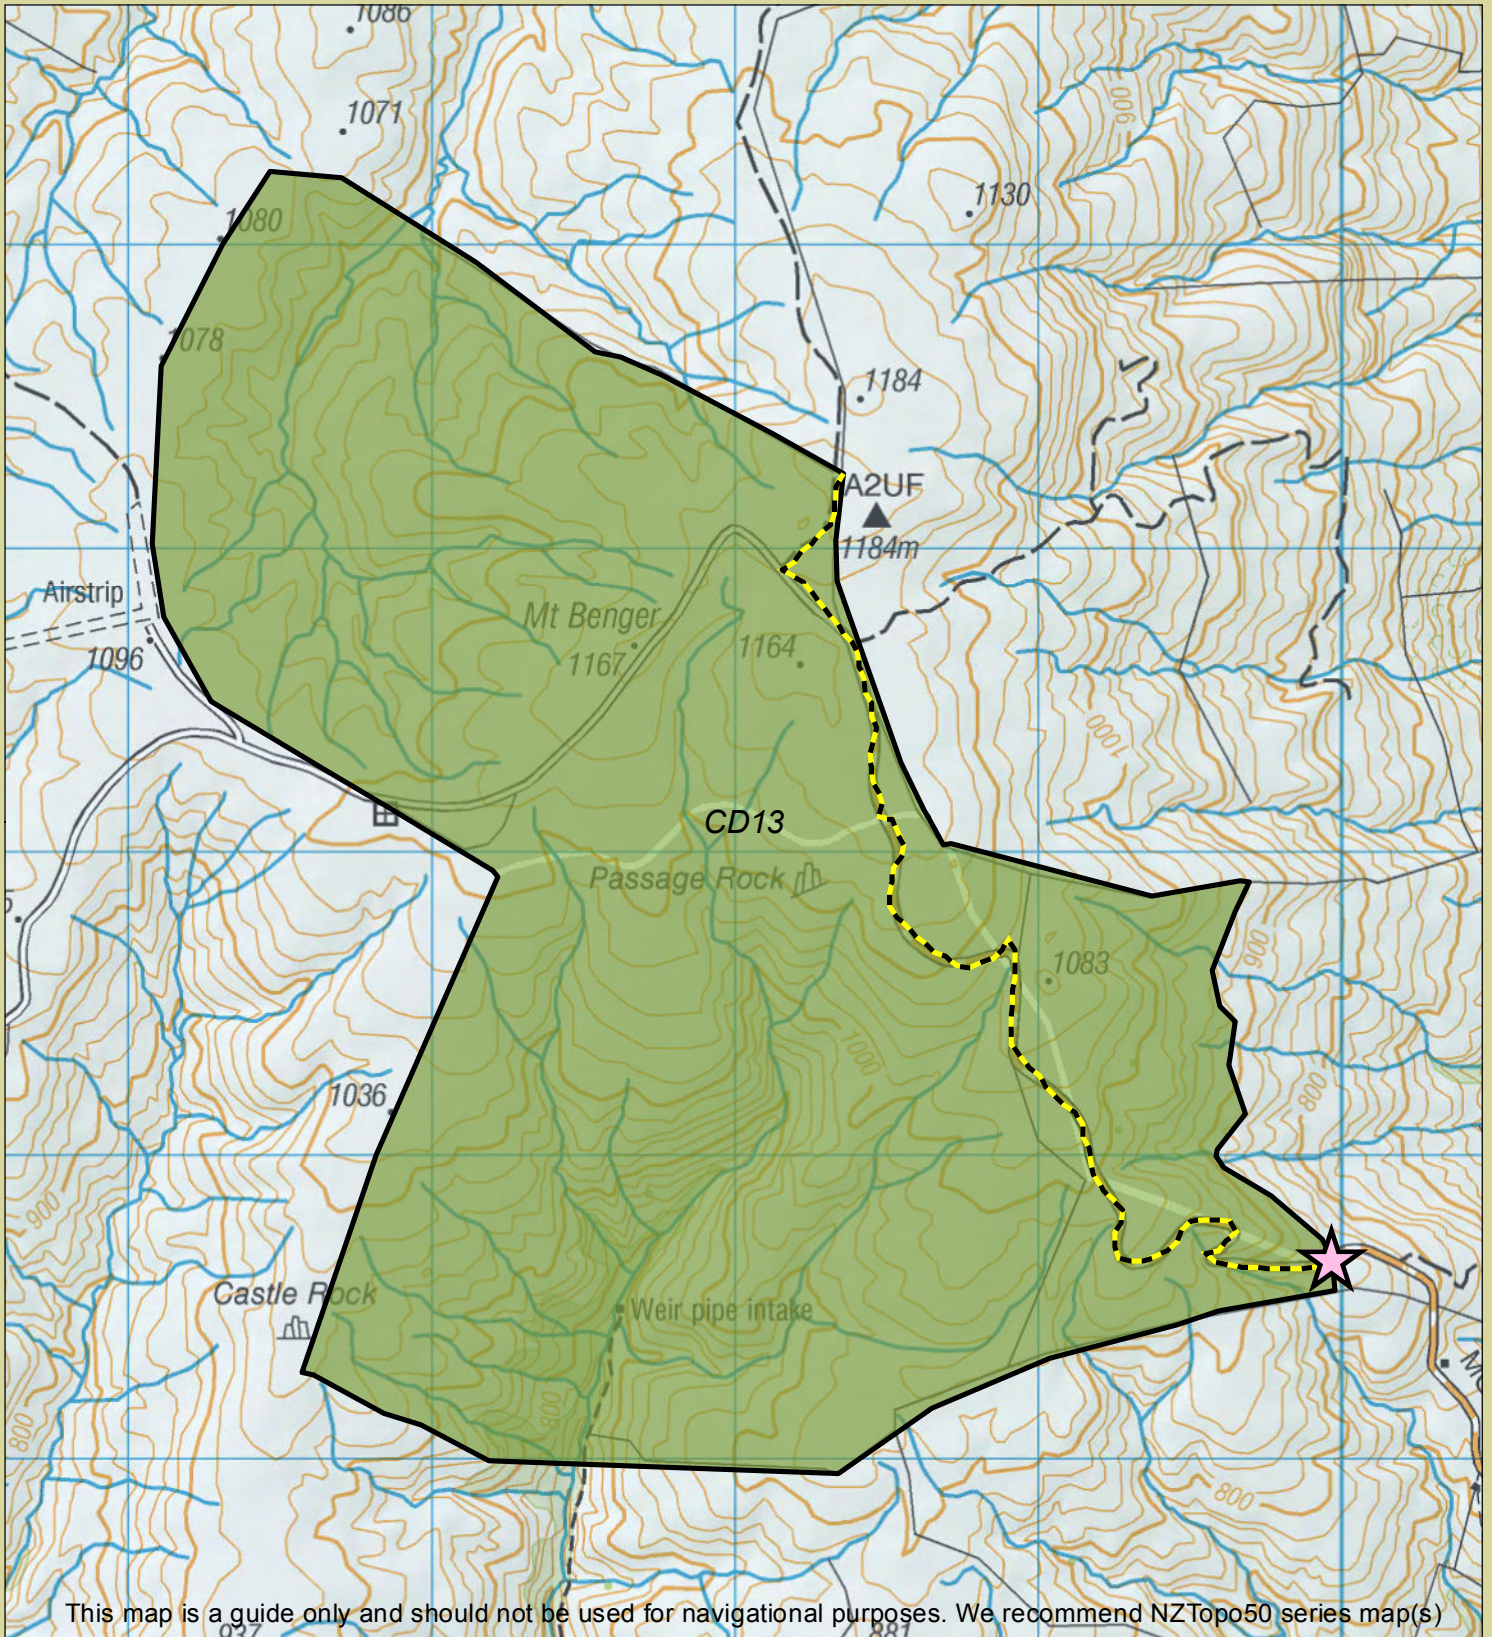

Otago hunting

Mt Bengier

Department of Conservation
Te Papa Atawhai

Check your permit and the DOC website for conditions that may apply to this area: www.doc.govt.nz/hunting

Legend

- | | | |
|---|--------------------------------|--|
| Boundary of this hunting block | Hunting is permitted | DOC tracks - dog or firearm conditions may apply |
| Access point - described on DOC website | Hunting is restricted | Walking/Tramping |
| DOC hut | Hunting is prohibited | Route |
| CA11 NZTopo50 map sheet | Other public conservation land | 4WD |