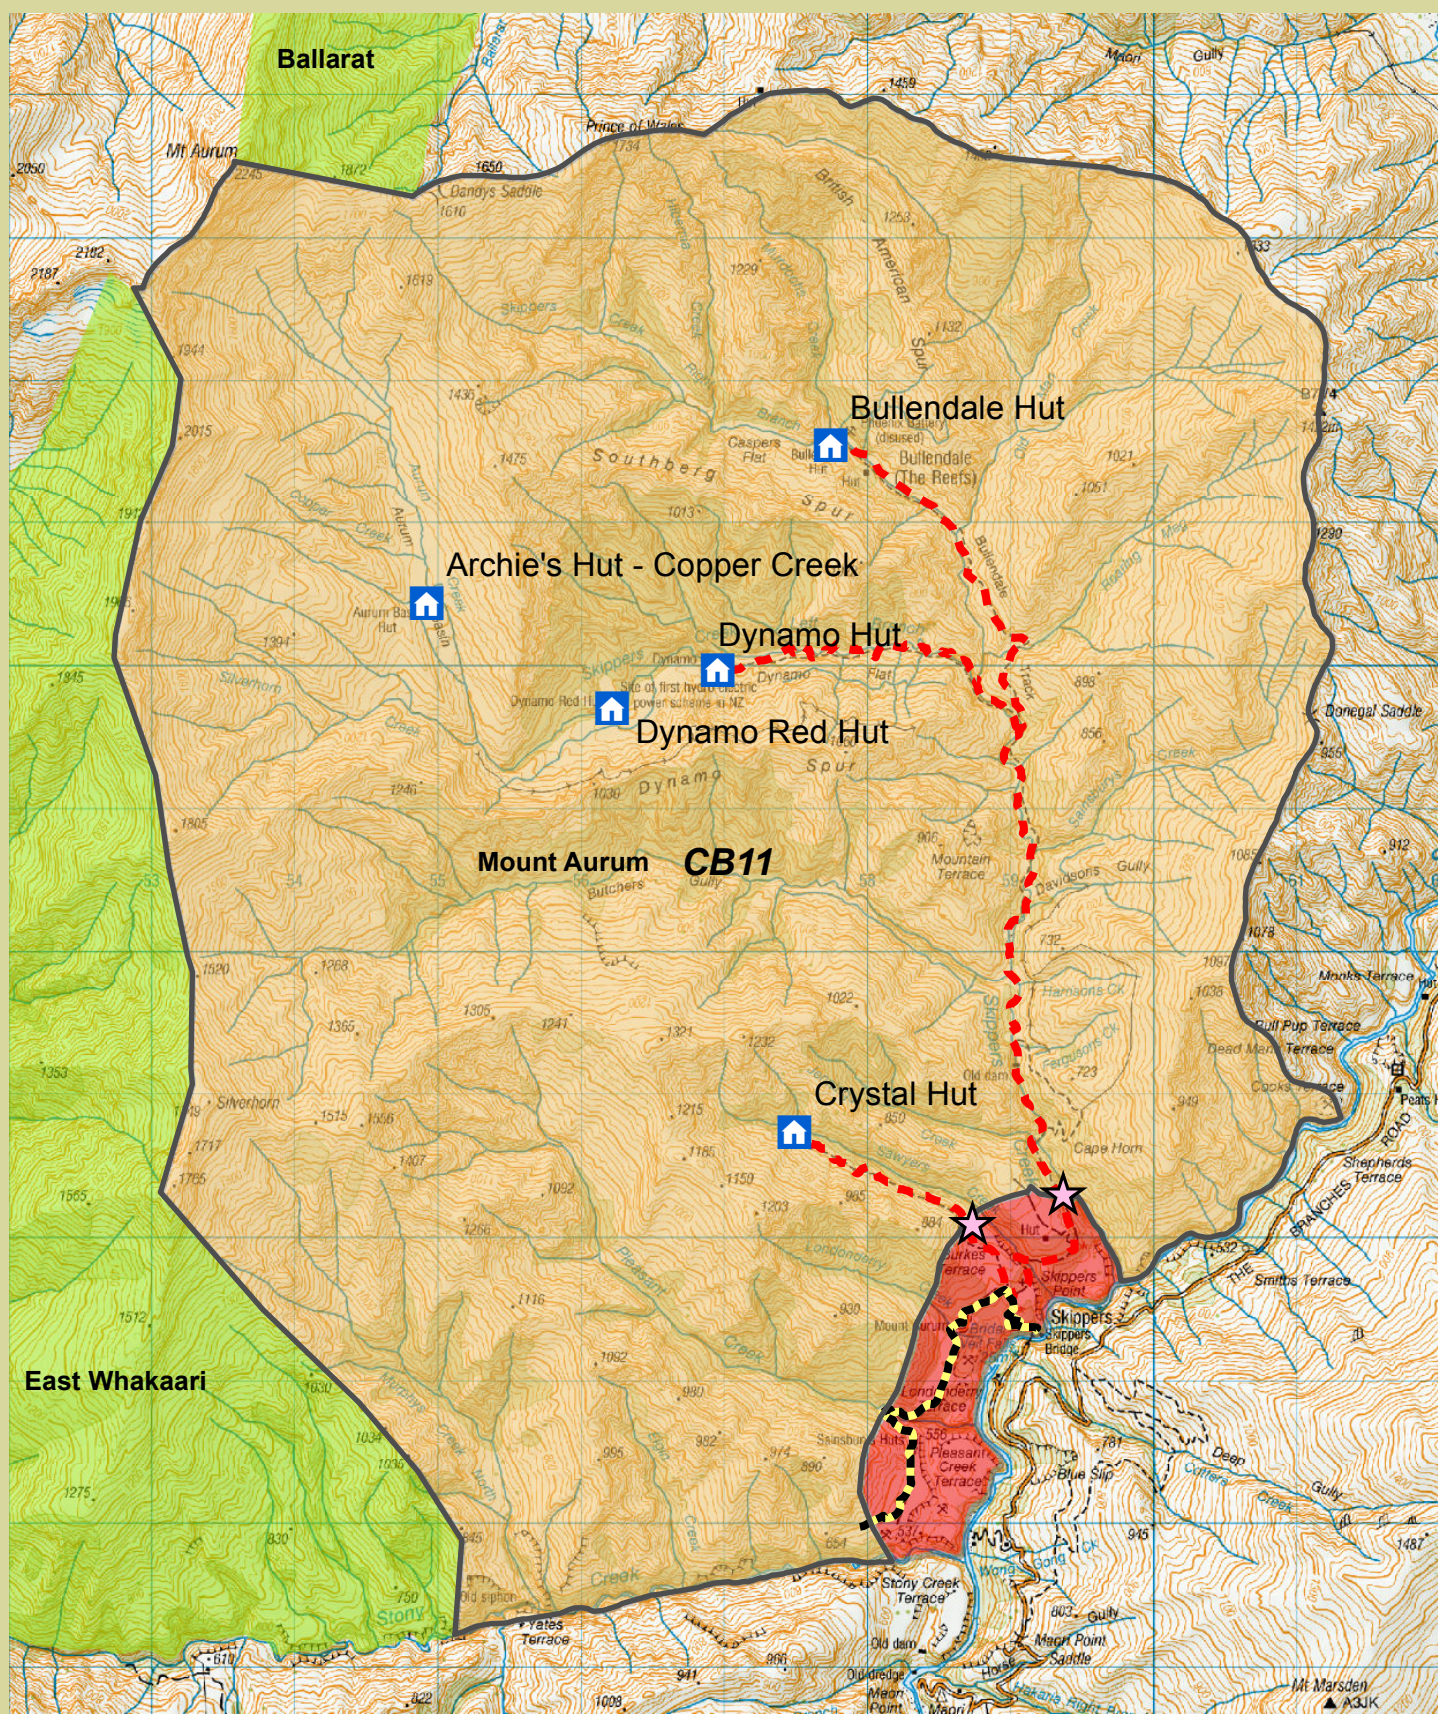

# Otago hunting Mount Aurum

Check your permit and the DOC website for conditions that may apply to this area: [www.doc.govt.nz/hunting](http://www.doc.govt.nz/hunting)

This map is a guide only and should not be used for navigational purposes. We recommend NZTopo50 series map(s)

|  |                   |   |                       |  |                                |
|--|-------------------|---|-----------------------|--|--------------------------------|
|  | 4WD               |  | Hunting is permitted  |  | Other public conservation land |
|  | Walking/ Tramping |  | Hunting is restricted |  | NZTopo50 map sheets            |
|  | Access points     |  | Hunting is prohibited | <b>Dog or firearm conditions may apply</b>   |                                |