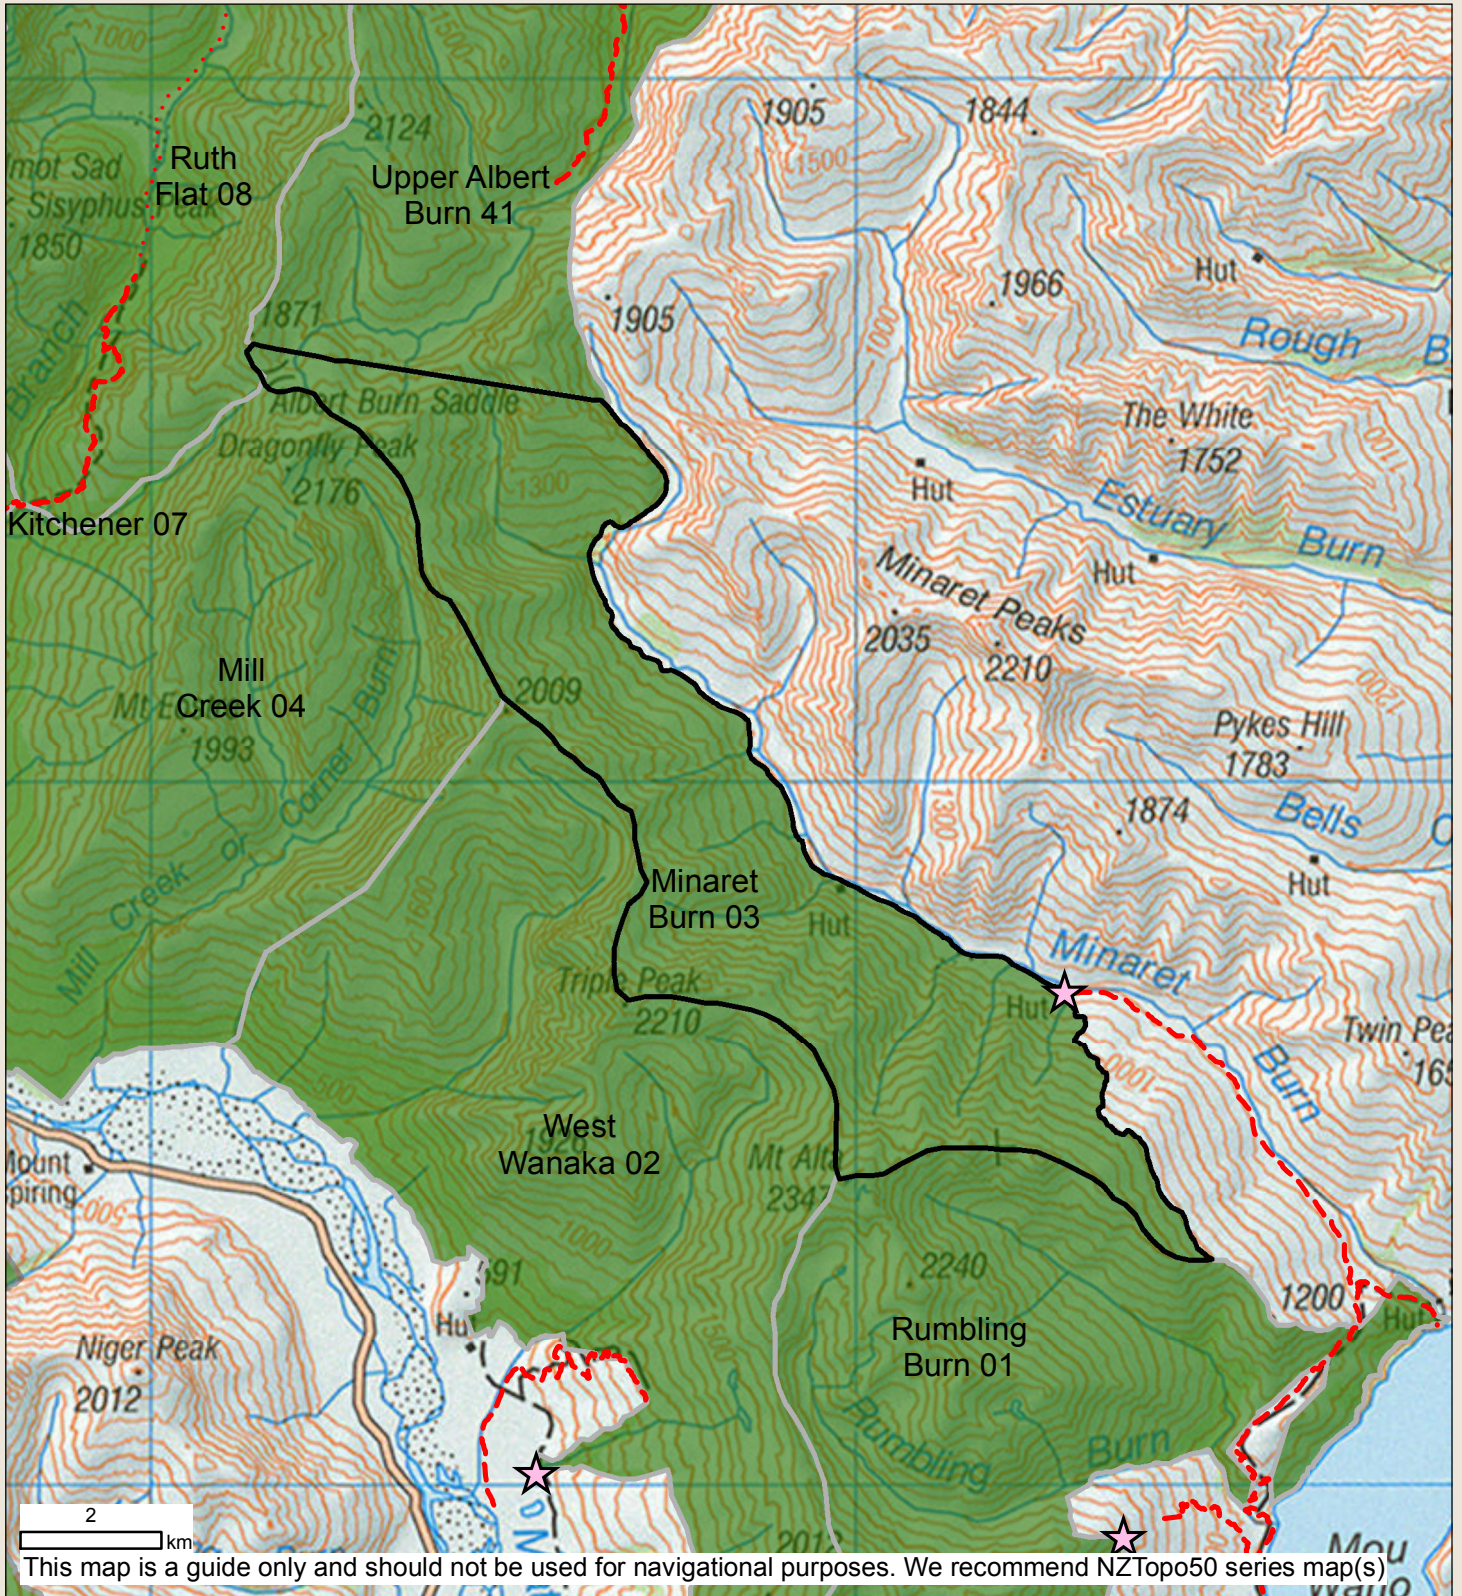

Minaret Burn

BLOCK ID: 03

Check your permit and the DOC website for conditions that may apply to this area: www.doc.govt.nz/hunting

Department of Conservation
Te Papa Atawhai
New Zealand Government

- | | | |
|--|-----------------------|--------------------------------|
| Boundary of this hunting block | Hunting is permitted | Other public conservation land |
| Landing point - described on DOC website | Hunting is restricted | Topo50 Sheetlines |
| Access point - described on DOC website | Hunting is prohibited | DOC Hut |
| Tracks | | |
| 4WD | | |

Dogs by permission of access landowner.

Aircraft access by permit only. 4WD access by permission of landowner.

Balloted ROAR block from mid March to end April annually