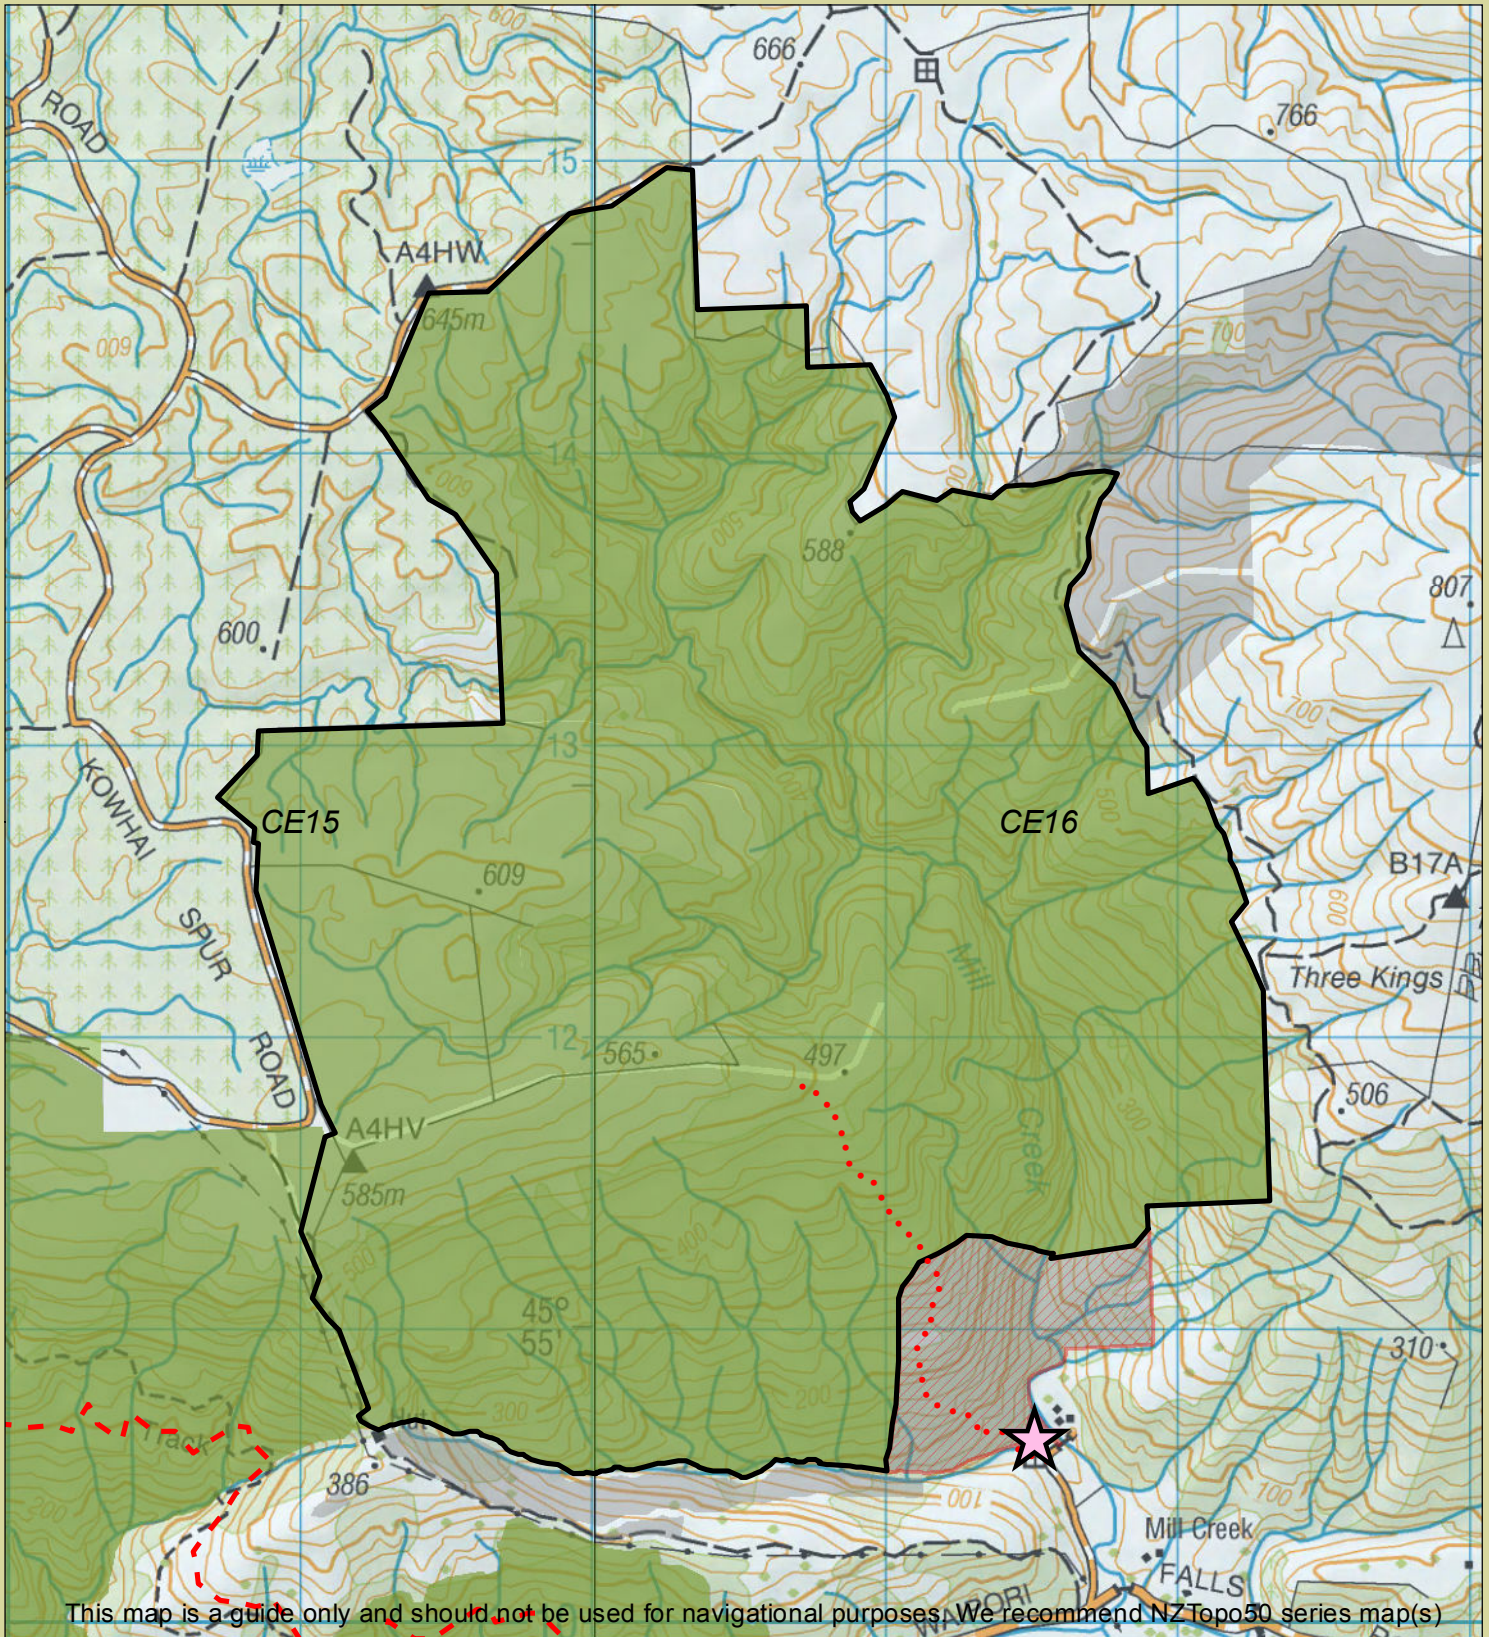

Otago hunting

Mill Creek

Department of Conservation
Te Papa Atawhai

Check your permit and the DOC website for conditions that may apply to this area: www.doc.govt.nz/hunting

Legend

- | | | |
|---|--------------------------------|--|
| Boundary of this hunting block | Hunting is permitted | DOC tracks - dog or firearm conditions may apply |
| Access point - described on DOC website | Hunting is restricted | Route |
| DOC hut | Hunting is prohibited | 4WD |
| CA11 NZTopo50 map sheet | Other public conservation land | |