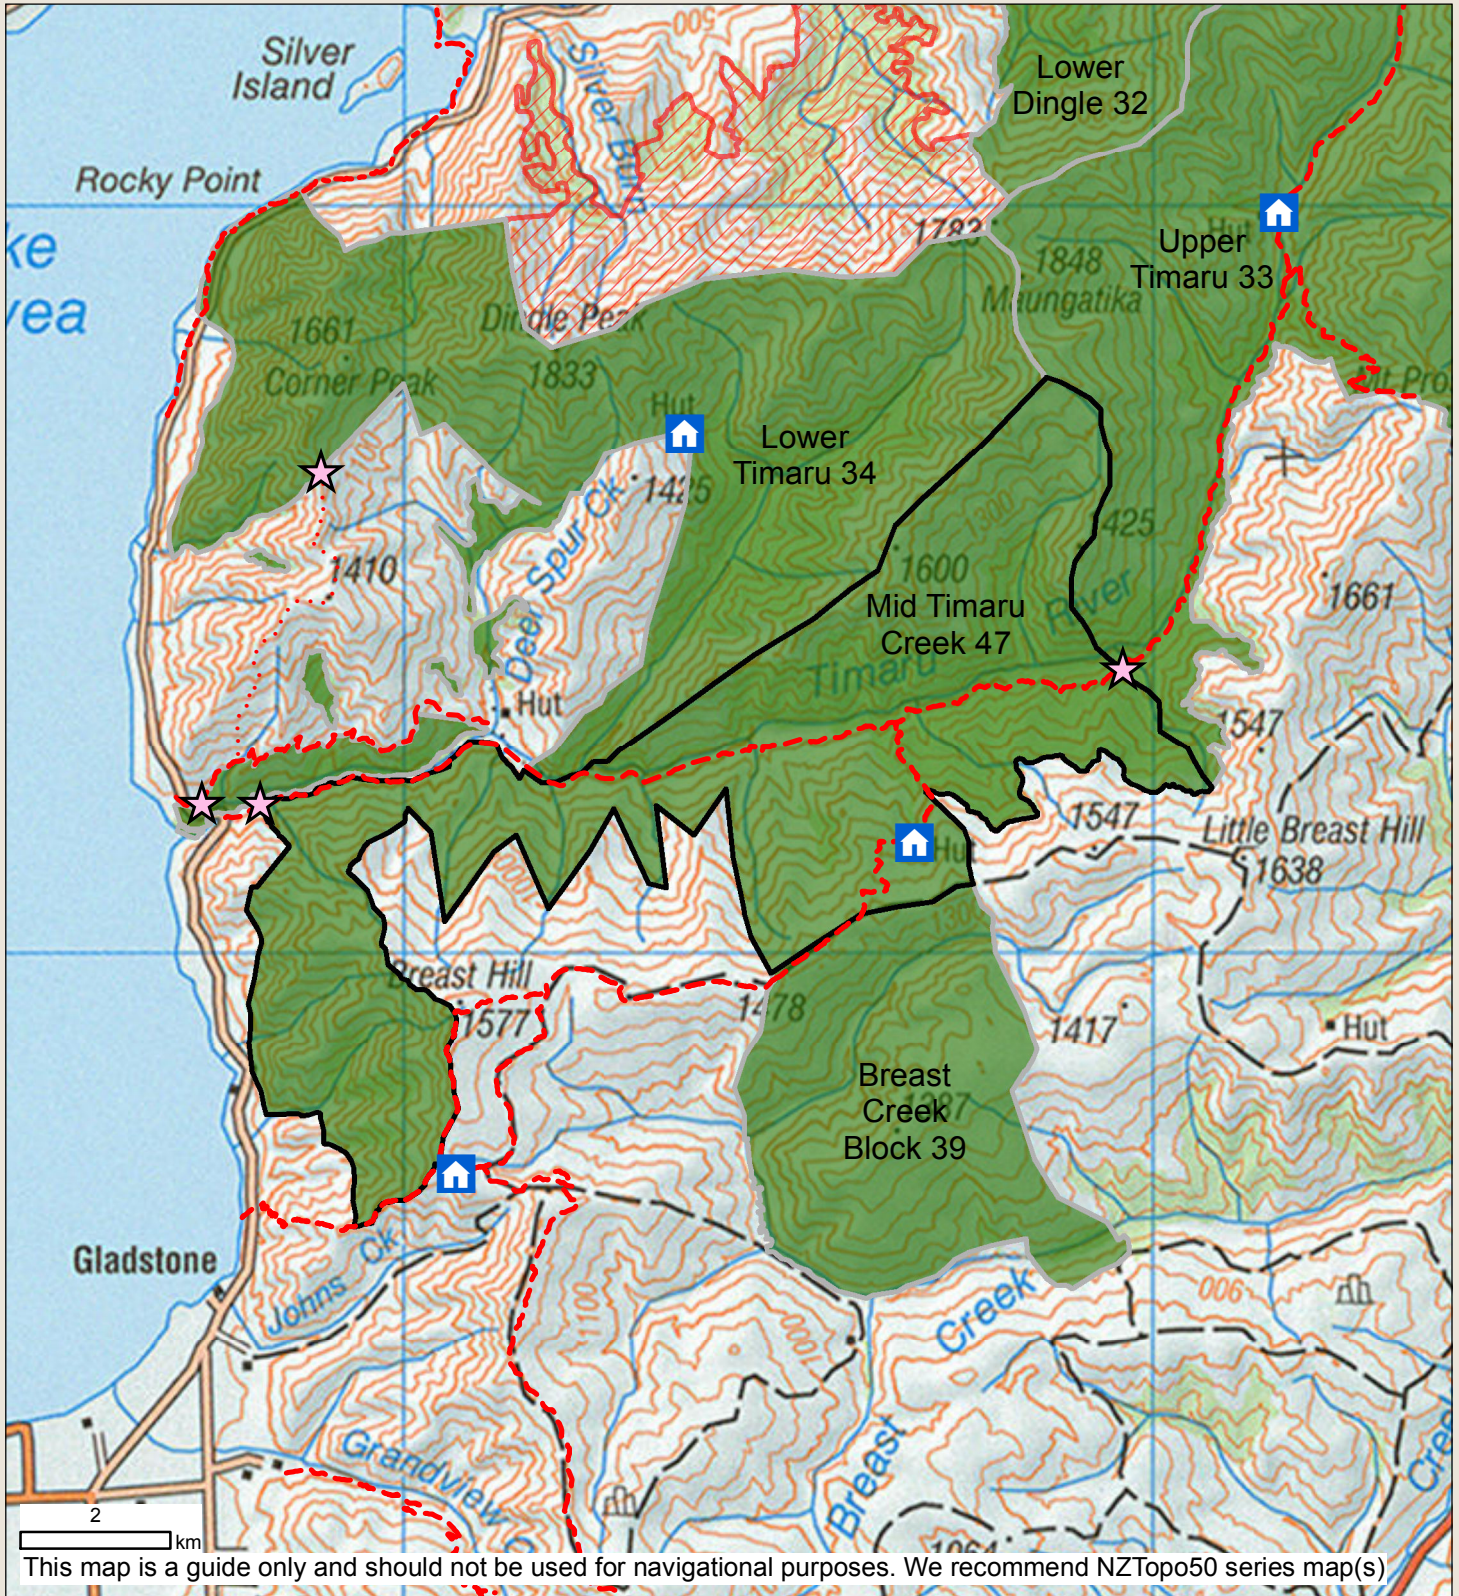

Mid Timaru Creek

BLOCK ID: 47

Check your permit and the DOC website for conditions that may apply to this area: www.doc.govt.nz/hunting

Department of Conservation
Te Papa Atawhai
New Zealand Government

This map is a guide only and should not be used for navigational purposes. We recommend NZTopo50 series map(s)

- | | | |
|--|---|--------------------------------|
| Boundary of this hunting block | Hunting is permitted | Other public conservation land |
| Landing point - described on DOC website | Hunting is restricted | Topo50 Sheetlines |
| Access point - described on DOC website | Hunting is prohibited | DOC Hut |
| Tracks | Dogs by permission of access landowner. | |
| 4WD | Balloted ROAR block from mid March to end April annually | |