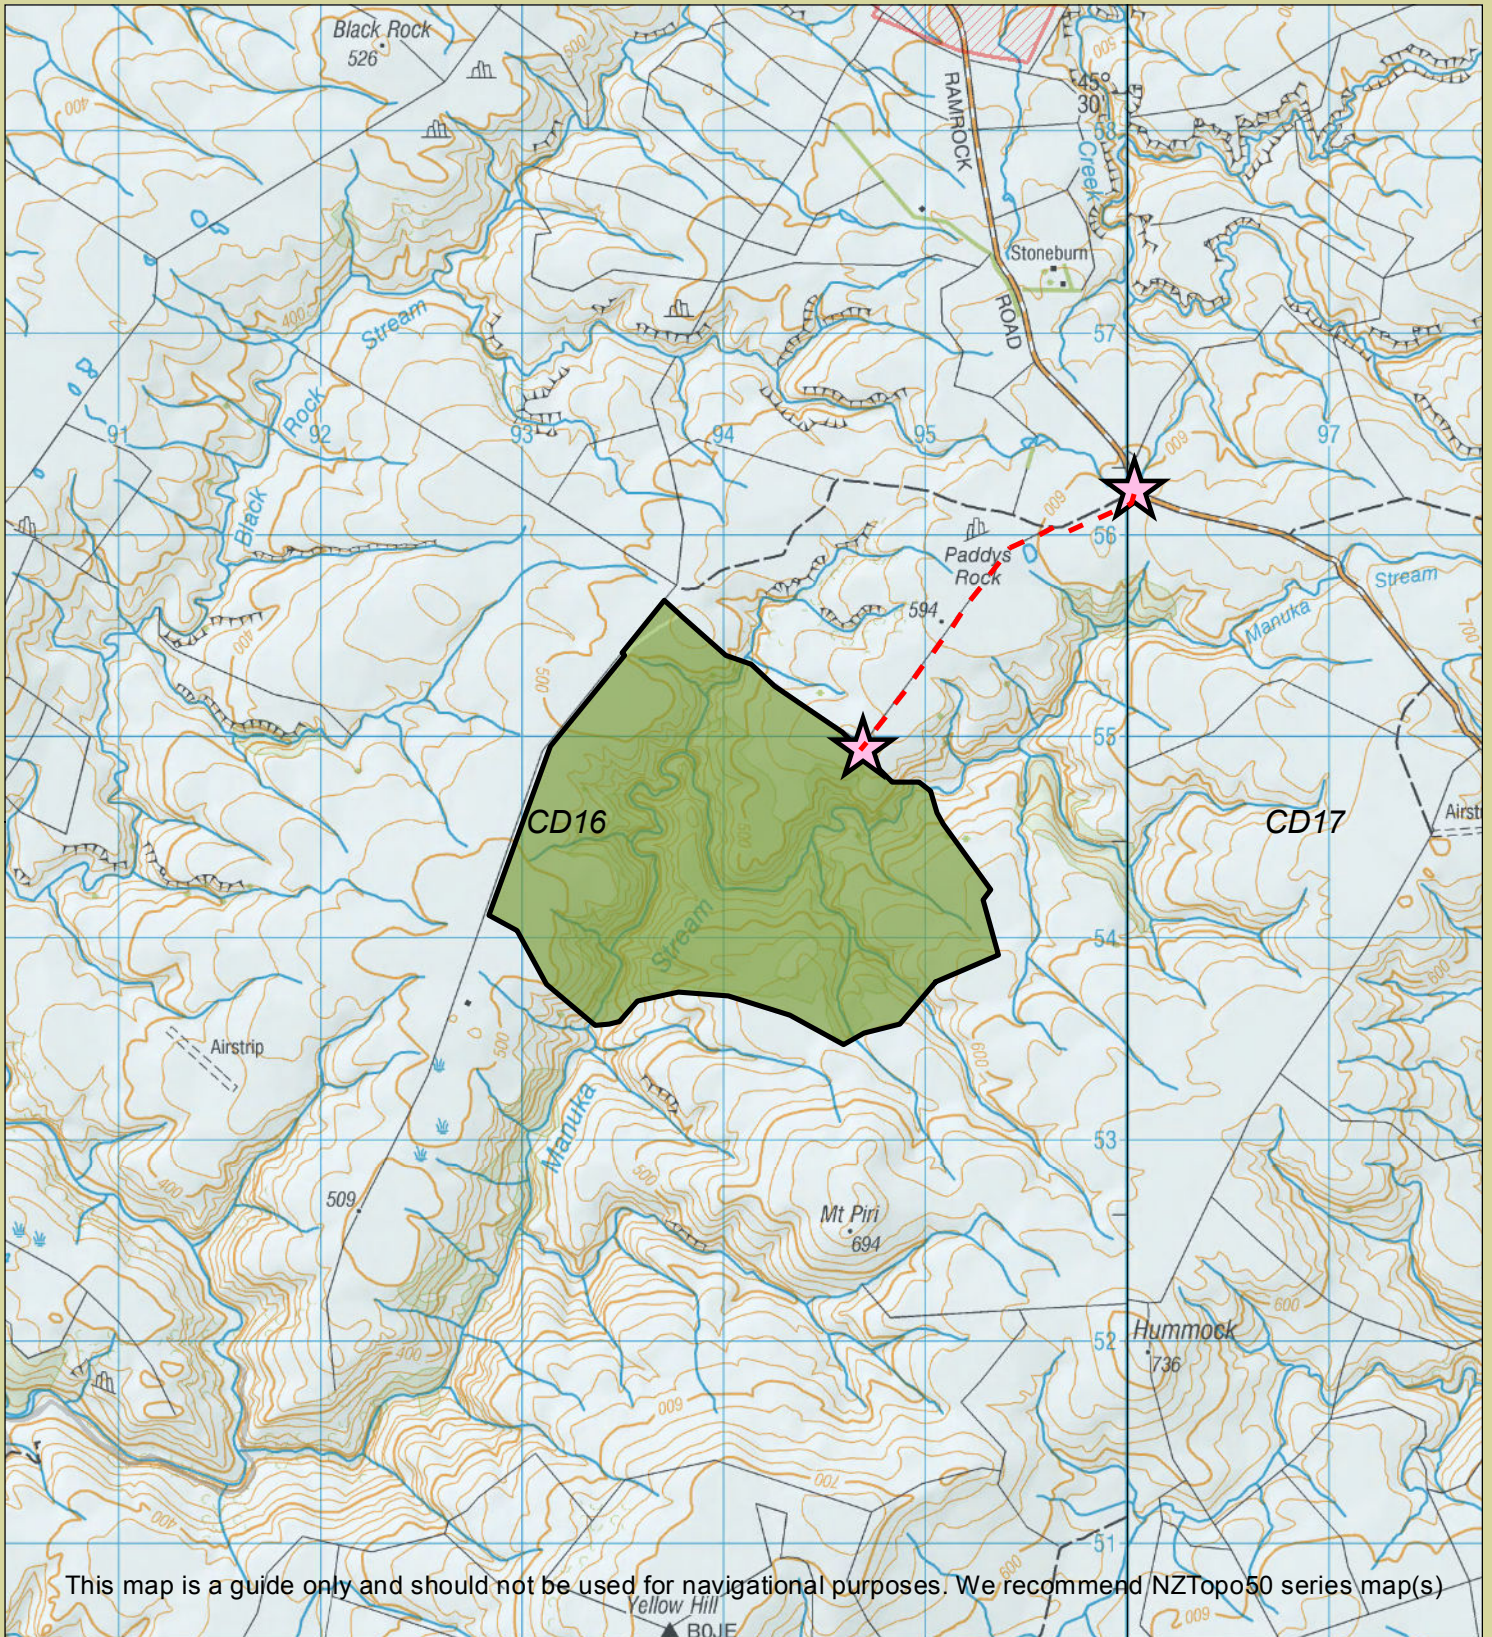

Otago hunting Manuka Stream

Department of Conservation
Te Papa Atawhai

Check your permit and the DOC website for conditions that may apply to this area: www.doc.govt.nz/hunting

This map is a guide only and should not be used for navigational purposes. We recommend NZTopo50 series map(s)

Legend

- | | | |
|---|--------------------------------|--|
| Boundary of this hunting block | Hunting is permitted | DOC tracks - dog or firearm conditions may apply |
| Access point - described on DOC website | Hunting is restricted | Walking/Tramping |
| DOC hut | Hunting is prohibited | Route |
| Private hut | Other public conservation land | 4WD |
| CA11 NZTopo50 map sheet | | |