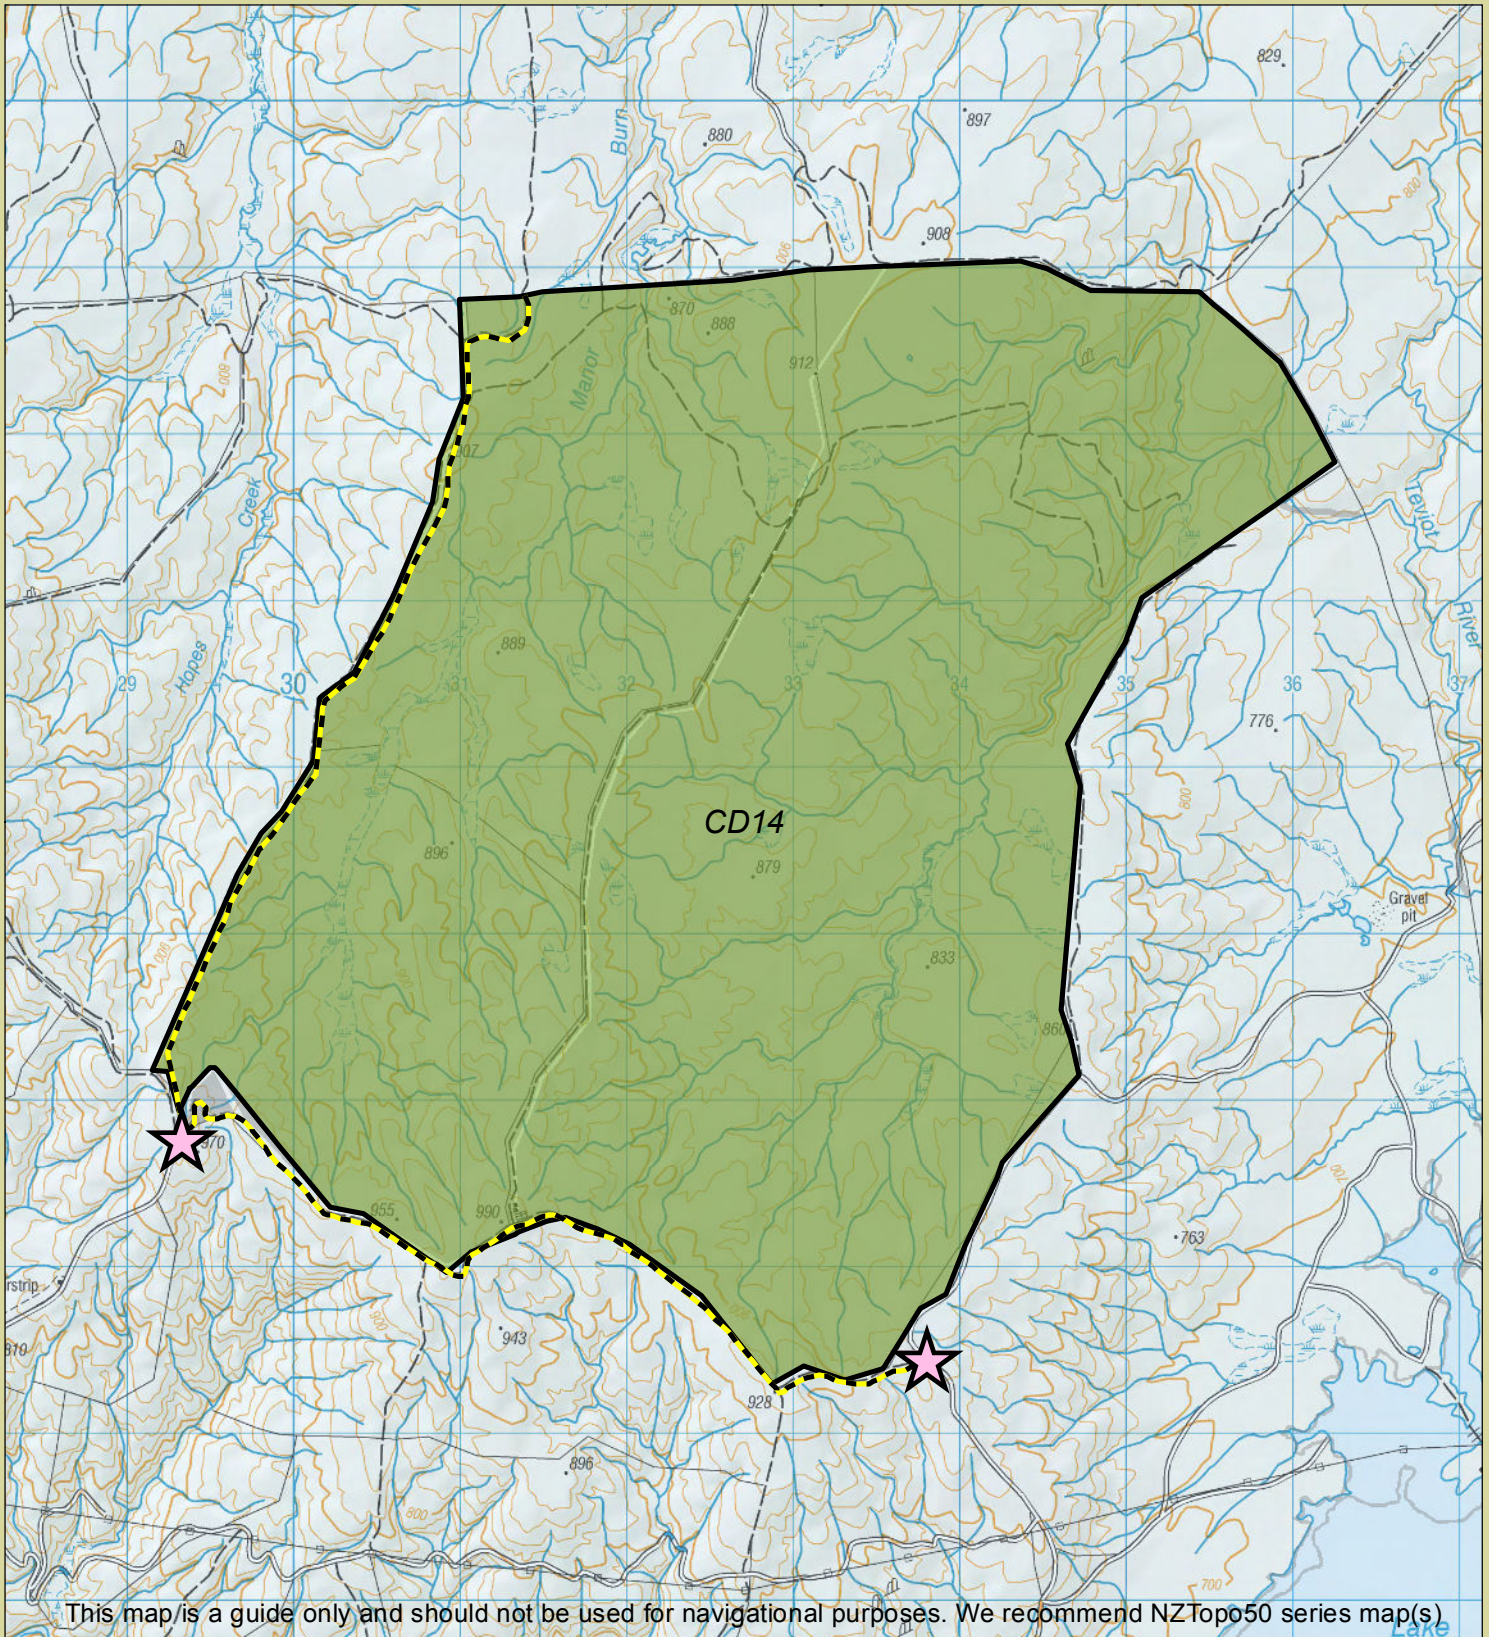

# Otago hunting Manorburn

Department of Conservation  
*Te Papa Atawhai*

Check your permit and the DOC website for conditions that may apply to this area: [www.doc.govt.nz/hunting](http://www.doc.govt.nz/hunting)

This map is a guide only and should not be used for navigational purposes. We recommend NZTopo50 series map(s)

## Legend

- |   |                                |  |
|---|--------------------------------|--|
| Boundary of this hunting block          | Hunting is permitted           | DOC tracks - dog or firearm conditions may apply |
| Access point - described on DOC website | Hunting is restricted          | Walking/Tramping                                 |
| DOC hut                                 | Hunting is prohibited          | Route  |
| CA11 NZTopo50 map sheet                 | Other public conservation land | 4WD  |