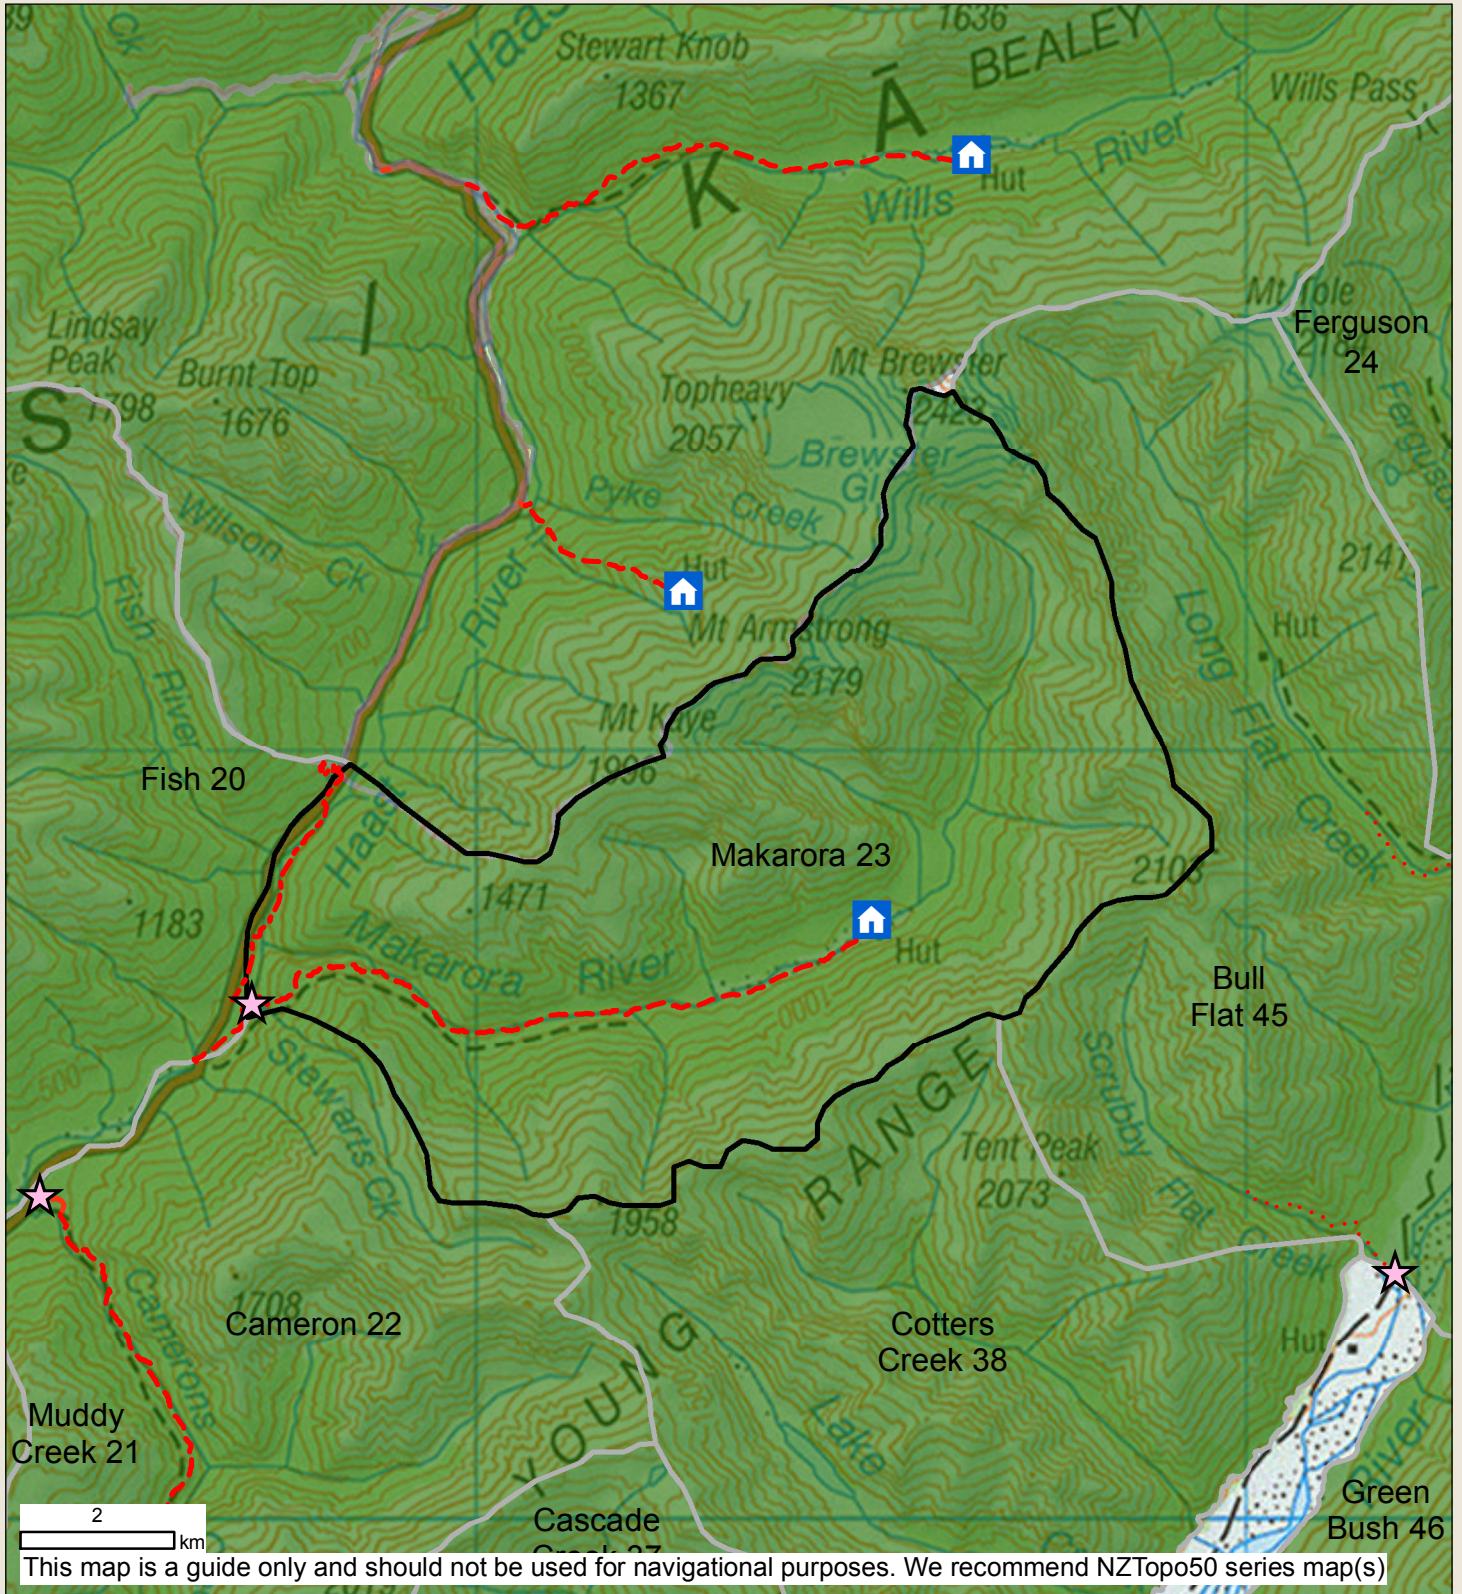

Makarora

BLOCK ID: 23

Check your permit and the DOC website for conditions that may apply to this area: www.doc.govt.nz/hunting

Department of Conservation
Te Papa Atawhai
New Zealand Government

This map is a guide only and should not be used for navigational purposes. We recommend NZTopo50 series map(s)

- | | | |
|--|-----------------------|--------------------------------|
| Boundary of this hunting block | Hunting is permitted | Other public conservation land |
| Landing point - described on DOC website | Hunting is restricted | Topo50 Sheetlines |
| Access point - described on DOC website | Hunting is prohibited | DOC Hut |

- Tracks
- 4WD

No dogs.

Helicopter access (no landings allowed annually 15 Dec-15 Jan inclusive)

Balloted ROAR block from mid March to end April annually