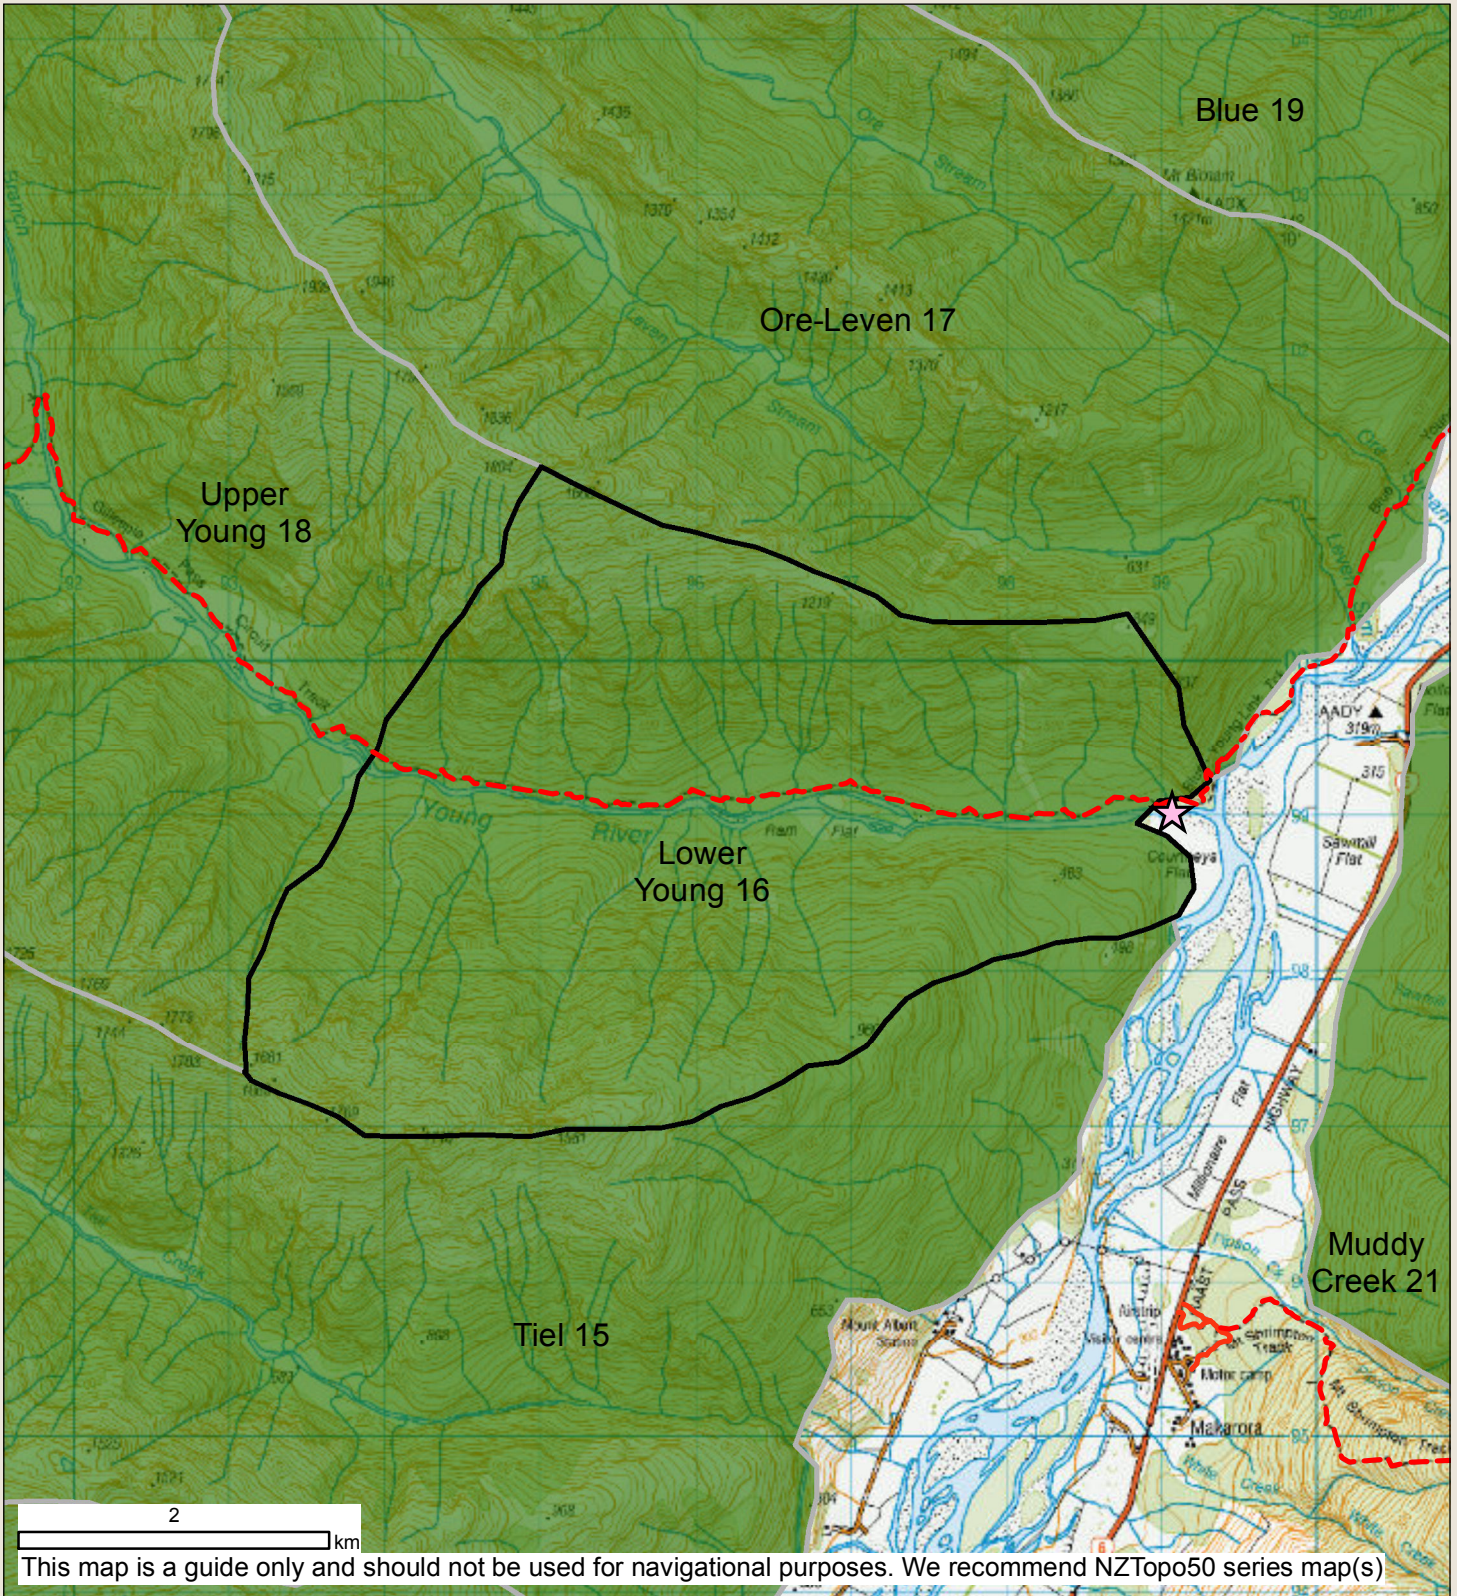

Lower Young

BLOCK ID: 16

Check your permit and the DOC website for conditions that may apply to this area: www.doc.govt.nz/hunting

Department of Conservation
Te Papa Atawhai
New Zealand Government

- | | | |
|--|-----------------------|--------------------------------|
| Boundary of this hunting block | Hunting is permitted | Other public conservation land |
| Landing point - described on DOC website | Hunting is restricted | Topo50 Sheetlines |
| Access point - described on DOC website | Hunting is prohibited | DOC Hut |
| Tracks | | |
| 4WD | | |

No dogs.
No dogs. No aircraft access - foot access only.
Balloted ROAR block from 23 March to 20 April inclusive.