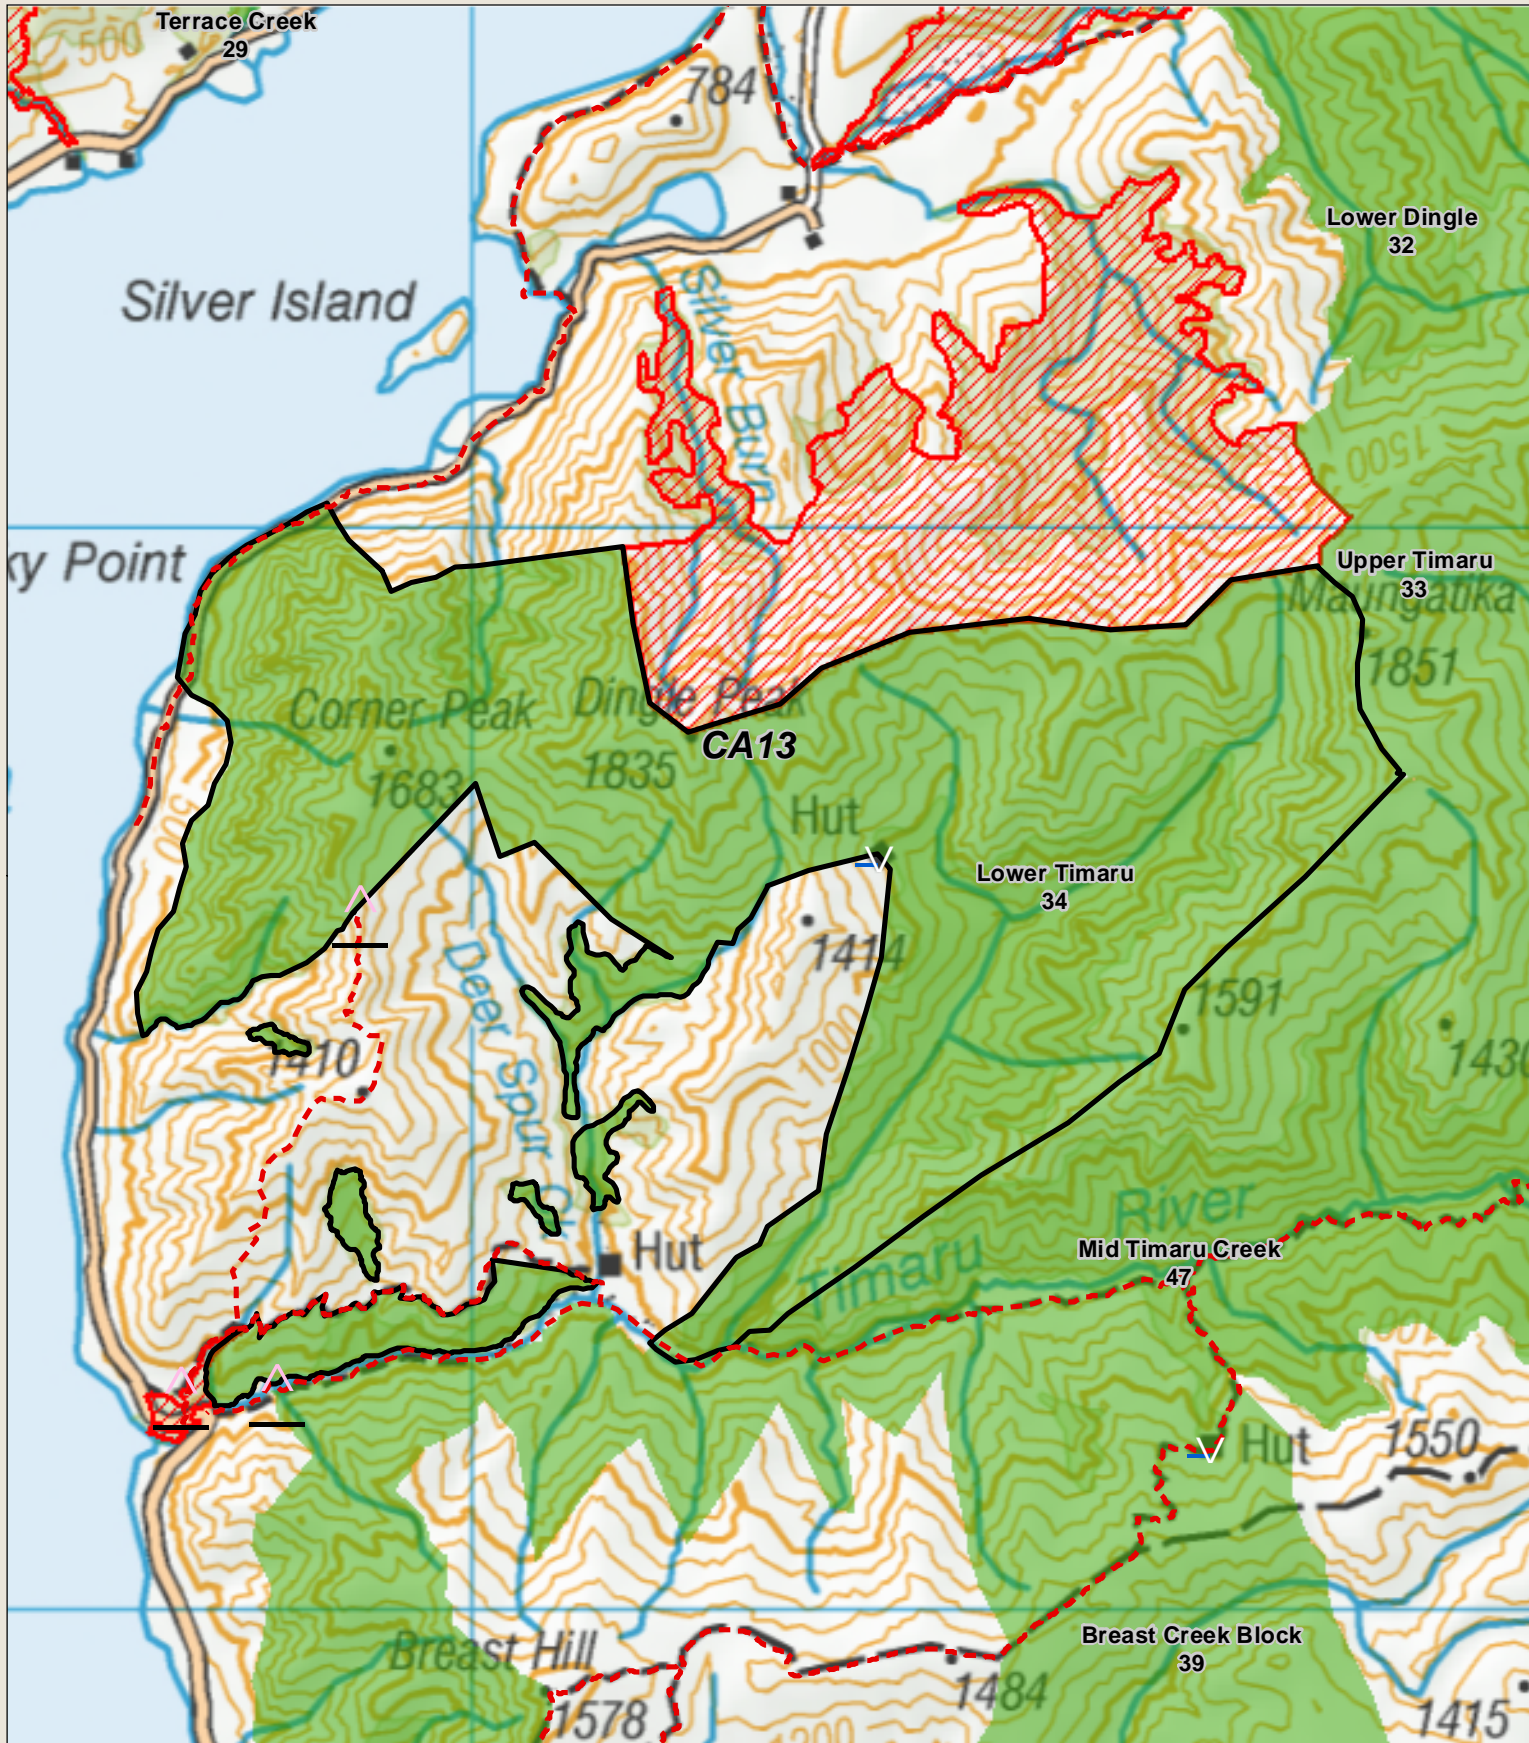

Lower Timaru

BLOCK ID: 34

Check your permit and the DOC website for conditions that may apply to this area: www.doc.govt.nz/hunting

Department of Conservation
Te Papa Atawhai

This map is a guide only and should not be used for navigational purposes. We recommend NZ Topo50 series map(s)

Boundary of this hunting block	Hunting is permitted	Topo50 Sheetlines
Access point - described on DOC website	Hunting is restricted	DOC Hut
Tracks Dogs by permission of access landowner.	Hunting is prohibited	Other public conservation land
4WD Balloted ROAR block from 23 March to 20 April inclusive.